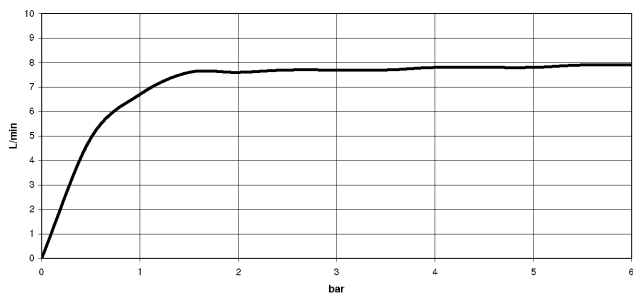

## META SQUARE Single-lever mixer - Brushed Champagne (22kt Gold)

33 815 861 Product version from 2/1/2023

- 235mm projection
- pivotable spout 360°
- Optional swivel limiter available with swivel limiter set 12 820 970 90
- air-enriched flow
- max. flow 8 l/min at 3 bar flow pressure
- lead-free
- This product can help a building meet the requirements of Green Building Rating Systems, e.g. LEED®, BREEAM®, DGNB
- WRAS

mm [inches]

**Flow rate chart**

**Codes & Standards**

DIN 4109

ISO 3822

Scottish Water  
Byelaws

UK Water Supply  
Regulations

**Ü-Zeichen**