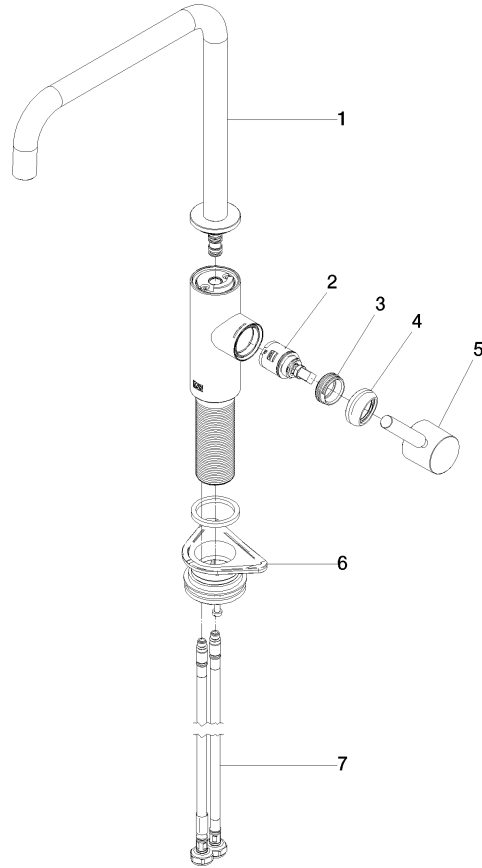

## META SQUARE Single-lever mixer - Brushed Champagne (22kt Gold)

33 815 861 Product version from 2/1/2023

- 235mm projection
- pivotable spout 360°
- Optional swivel limiter available with swivel limiter set 12 820 970 90
- air-enriched flow
- max. flow 8 l/min at 3 bar flow pressure
- lead-free
- This product can help a building meet the requirements of Green Building Rating Systems, e.g. LEED®, BREEAM®, DGNB
- WRAS

mm [inches]

**Flow rate chart**

**Codes & Standards**

DIN 4109

ISO 3822

Scottish Water  
Byelaws

UK Water Supply  
Regulations

**Ü-Zeichen**

## META SQUARE Single-lever mixer - Brushed Champagne (22kt Gold)

---

33 815 861 Product version from 2/1/2023

### Certificates

---

LGA\_38

WRAS\_240102

**META SQUARE Single-lever mixer - Brushed Champagne (22kt Gold)**

33 815 861 Product version from 2/1/2023

**Spare parts list**

No.	Item Number	Name	Quantity used	Delivery time
1	90 28 22 284 00-46	spout	1	30
2	90 15 05 042 00 90	cartridge	1	2
3	09 24 04 266 90	nut	1	2
4	90 28 30 052 00-46	cover	1	30
5	90 20 66 033 00-46	handle	1	30
6	04 23 10 044 08 90	fixing set	1	2
7	04 30 04 101 00 90	hose	2	2