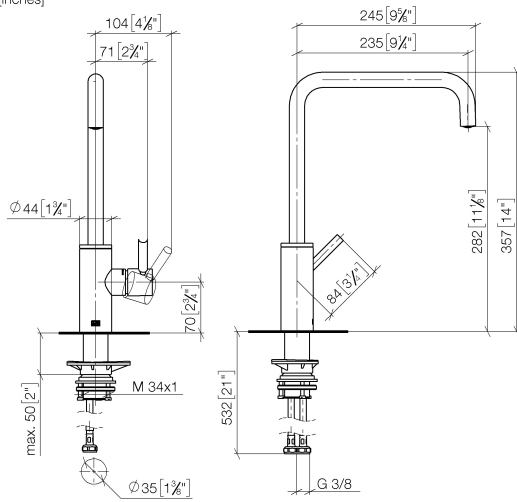

mm [inches]

**Flow rate chart**

**Codes & Standards**

DIN 4109

ISO 3822

Scottish Water  
Byelaws

UK Water Supply  
Regulations

**Ü-Zeichen**