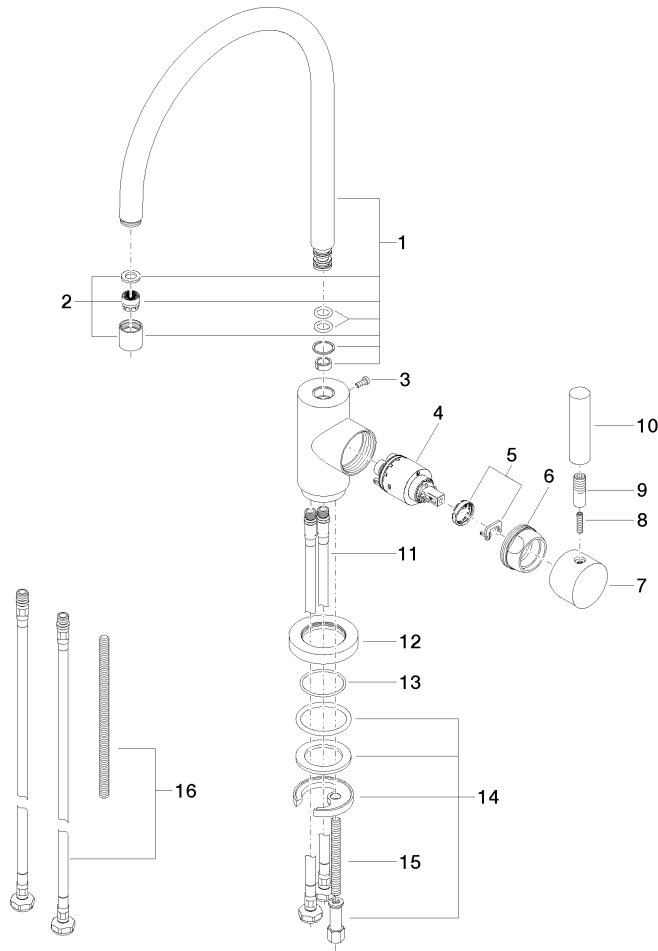

TARA Single-lever mixer - Platinum

33 815 888 Product version from 9/7/2021

- 236mm projection
- pivotable spout 360°
- air-enriched flow
- height of mixer 400 mm
- height up to aerator 230 mm
- hole diameter 35 mm
- max. flow 7 l/min at 3 bar flow pressure
- lead-free
- WRAS
- This product can help a building meet the requirements of Green Building Rating Systems, e.g. LEED®, BREEAM®, DGNB

Flow rate chart

Codes & Standards

DIN 4109

EN 817

Executive Order
no. 1007

ISO 3822

Scottish Water
Byelaws

UK Water Supply
Regulations

Ü-Zeichen

VA-Zeichen

TARA Single-lever mixer - Platinum

33 815 888 Product version from 9/7/2021

Certificates

GDV_0400

ETA_18

LGA_8

WRAS_2311

TARA Single-lever mixer - Platinum

33 815 888 Product version from 9/7/2021

Parts for other finishes can be found here: [Chrome](#)

Spare parts list

No.	Item Number	Name	Quantity used	Delivery time
1	90 28 22 049 02-08	spout	1	40
2	90 23 01 028 03-08	aerator	1	40
3	09 30 30 054 90	screw	1	2
4	90 15 05 065 00 90	cartridge	1	2
5	90 28 10 148 00 90	accessories	1	2
6	09 24 04 107-08	nut	1	40
7	90 20 88 040 00-08	handle	1	40
8	09 31 11 010 90	pin	1	2
9	90 24 04 048 00-08	nipple	1	40
10	11 170 880-08	handle	1	40
11	04 30 04 104 00 90	hose	2	2
12	09 28 10 055-08	rosette	1	40
13	09 14 10 034 90	seal	1	2
14	04 30 11 038 00 90	fixing set	1	2
15	09 31 11 011 90	pin	1	2
16	12 803 970 90	extension	1	60