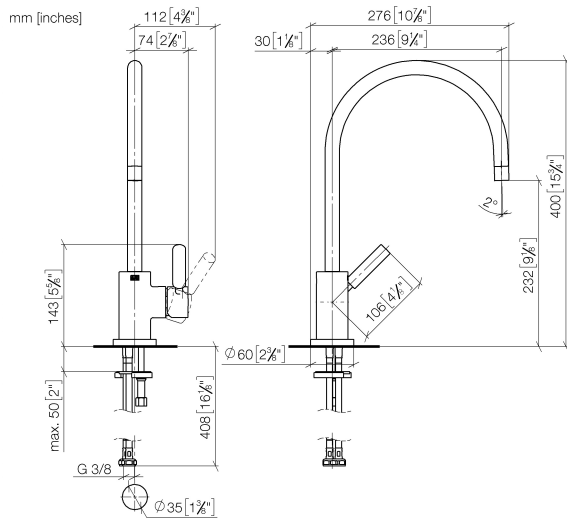

TARA Single-lever mixer - Platinum

33 815 888 Product version from 9/7/2021

- 236mm projection
- pivotable spout 360°
- air-enriched flow
- height of mixer 400 mm
- height up to aerator 230 mm
- hole diameter 35 mm
- max. flow 7 l/min at 3 bar flow pressure
- lead-free
- WRAS
- This product can help a building meet the requirements of Green Building Rating Systems, e.g. LEED®, BREEAM®, DGNB

Flow rate chart

Codes & Standards

DIN 4109

EN 817

Executive Order
no. 1007

ISO 3822

Scottish Water
Byelaws

UK Water Supply
Regulations

Ü-Zeichen

VA-Zeichen

TARA Single-lever mixer - Platinum

33 815 888 Product version from 9/7/2021

Certificates

GDV_0400

ETA_18

LGA_8

WRAS_2311

TARA Single-lever mixer - Platinum

33 815 888 Product version from 9/7/2021

Parts for other finishes can be found here: [Chrome](#)

Spare parts list

No.	Item Number	Name	Quantity used	Delivery time
1	90 28 22 049 02-08	spout	1	40
2	90 23 01 028 03-08	aerator	1	40
3	09 30 30 054 90	screw	1	2
4	90 15 05 065 00 90	cartridge	1	2
5	90 28 10 148 00 90	accessories	1	2
6	09 24 04 107-08	nut	1	40
7	90 20 88 040 00-08	handle	1	40
8	09 31 11 010 90	pin	1	2
9	90 24 04 048 00-08	nipple	1	40
10	11 170 880-08	handle	1	40
11	04 30 04 104 00 90	hose	2	2
12	09 28 10 055-08	rosette	1	40
13	09 14 10 034 90	seal	1	2
14	04 30 11 038 00 90	fixing set	1	2
15	09 31 11 011 90	pin	1	2
16	12 803 970 90	extension	1	60