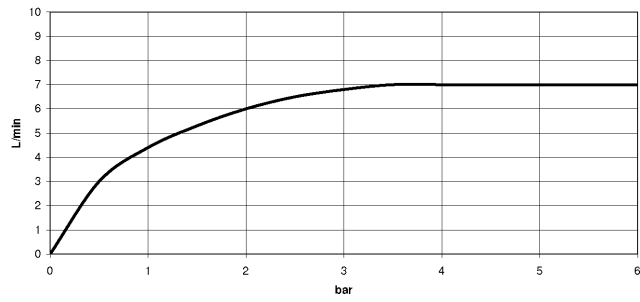

Flow rate chart

Certificates

LGA_29299.