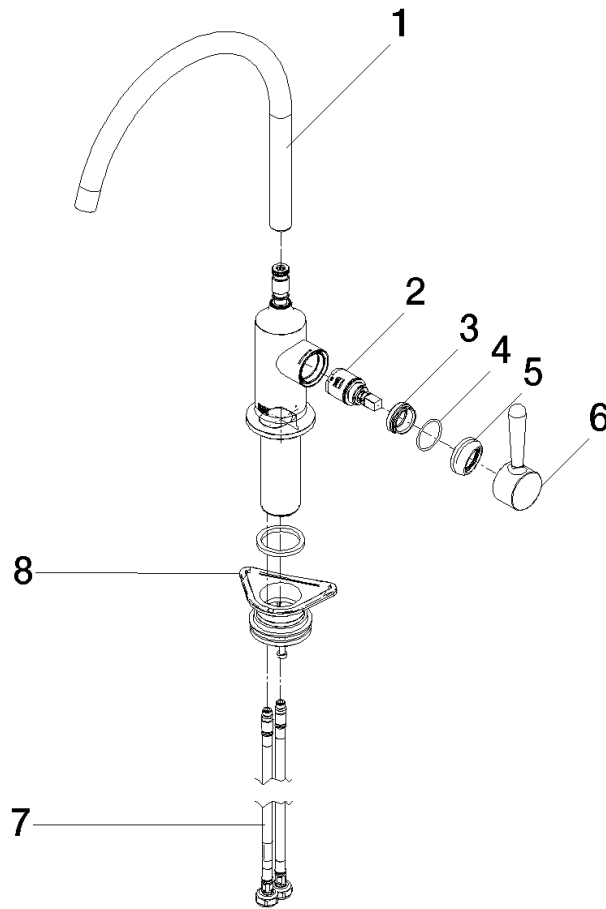

33 816 809

- 241mm projection
- pivotable spout 360°
- air-enriched flow
- max. flow 7 l/min at 3 bar flow pressure
- lead-free
- This product can help a building meet the requirements of Green Building Rating Systems, e.g. LEED®, BREEAM®, DGNB

Recommended miscellaneous

VAIA Dispenser with rosette - Chrome 82 434 809-00

33 816 809

Flow rate chart

Certificates

LGA_29299.

33 816 809

Spare parts list

No.	Item Number	Name	Quantity used	Delivery time
1	90 28 22 396 00-00	spout	1	10
2	90 15 05 042 00 90	cartridge	1	2
3	09 24 04 266 90	nut	1	2
4	09 14 10 091 90	seal	1	2
5	90 28 30 052 00-00	cover	1	10
6	90 20 80 050 00-00	handle	1	10
7	04 30 04 100 00 90	hose	2	2
8	04 23 10 044 08 90	fixing set	1	2