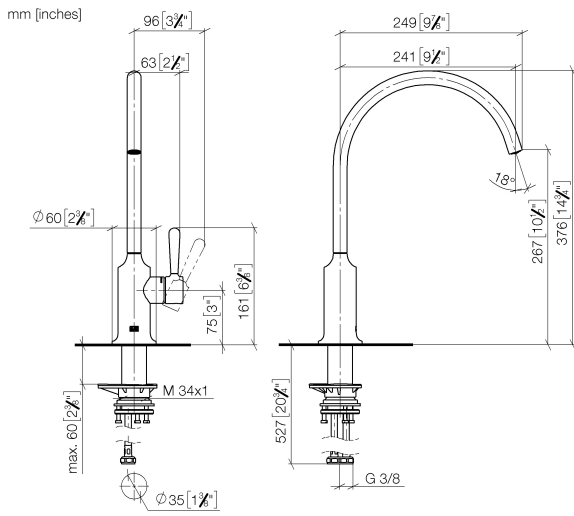

33 816 809

- 241mm projection
- pivotable spout 360°
- air-enriched flow
- max. flow 7 l/min at 3 bar flow pressure
- lead-free
- This product can help a building meet the requirements of Green Building Rating Systems, e.g. LEED®, BREEAM®, DGNB

	Chrome	33 816 809-00
	Brushed Platinum	33 816 809-06
	Platinum	33 816 809-08
	Durabrand (23kt Gold)	33 816 809-09
	Dark Chrome	33 816 809-19
	Brushed Durabrand (23kt Gold)	33 816 809-28
	Matte Black	33 816 809-33
	Brushed Champagne (22kt Gold)	33 816 809-46
	Champagne (22kt Gold)	33 816 809-47
	Brushed Chrome	33 816 809-93
	Brushed Dark Platinum	33 816 809-99

Recommended miscellaneous

VAIA Dispenser with rosette - Chrome 82 434 809-00

33 816 809

Flow rate chart

Certificates

LGA_29299.

33 816 809

Spare parts list

No.	Item Number	Name	Quantity used	Delivery time
1	90 28 22 396 00-00	spout	1	10
2	90 15 05 042 00 90	cartridge	1	2
3	09 24 04 266 90	nut	1	2
4	09 14 10 091 90	seal	1	2
5	90 28 30 052 00-00	cover	1	10
6	90 20 80 050 00-00	handle	1	10
7	04 30 04 100 00 90	hose	2	2
8	04 23 10 044 08 90	fixing set	1	2