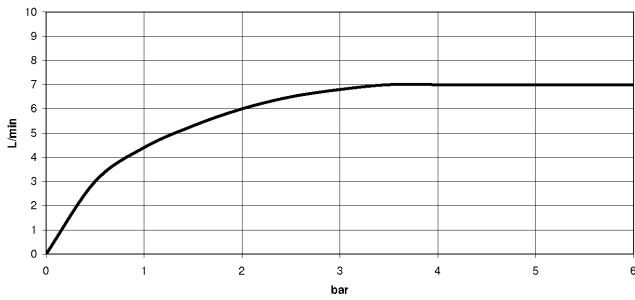

Flow rate chart

Codes & Standards

DIN 4109

ISO 3822

Scottish Water
Byelaws

UK Water Supply
Regulations

Ü-Zeichen