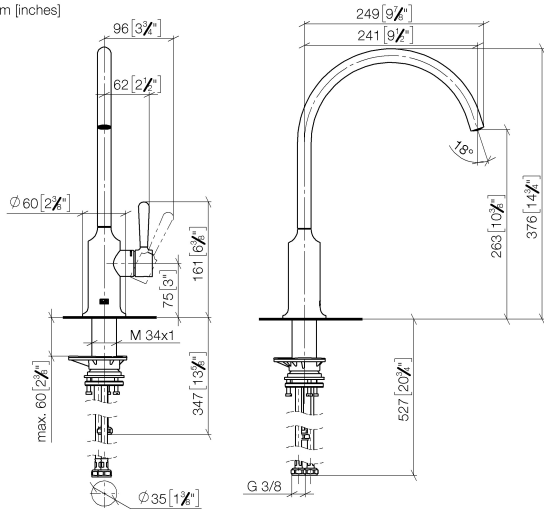

**Recommended miscellaneous**

**VAIA Rinsing spray set - Brushed Platinum** 27 718 809-06

**Recommended miscellaneous**

**VAIA Dispenser with rosette - Brushed Platinum** 82 434 809-06

33 826 809

mm [inches]

**Flow rate chart**

**Codes & Standards**

DIN 4109

ISO 3822

Scottish Water  
Byelaws

UK Water Supply  
Regulations

**Ü-Zeichen**

VAIA Single-lever mixer for rinsing/Profi spray - Brushed Platinum