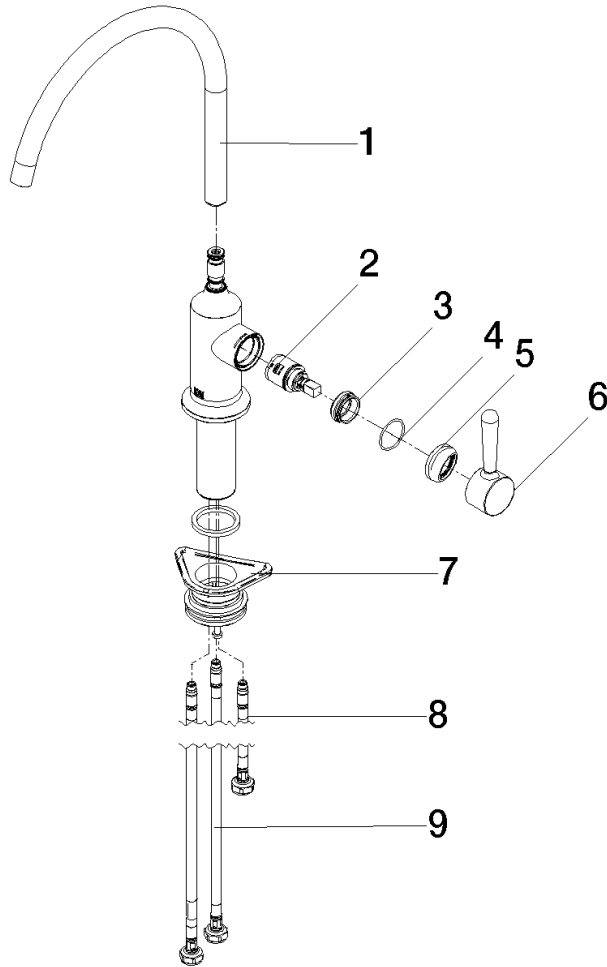

**Flow rate chart**

**Codes & Standards**

DIN 4109

ISO 3822

Scottish Water  
Byelaws

UK Water Supply  
Regulations

**Ü-Zeichen**

VAIA Single-lever mixer for rinsing/Profi spray - Brushed Platinum

VAIA Single-lever mixer for rinsing/Profi spray - Brushed Platinum

VAIA

33 826 809

**Spare parts list**

**Product version from 7/1/2023**

No.	Item Number	Name	Quantity used	Delivery time
	90 28 22 396 00-06	spout	11	10