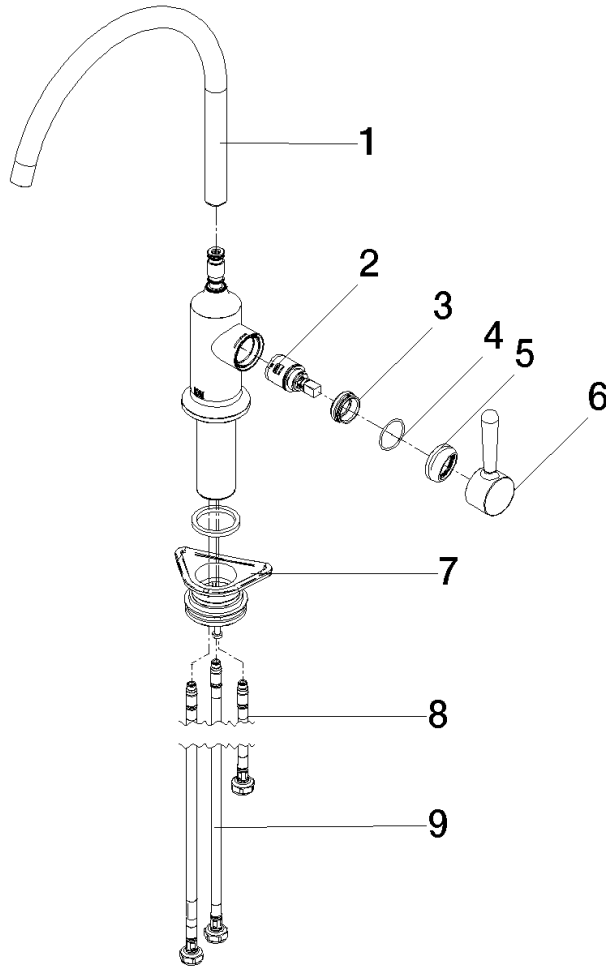

Parts for other finishes can be found here: [Chrome](#)

VAIA Single-lever mixer for rinsing/Profi spray - Platinum

VAIA

33 826 809

**Spare parts list**

**Product version from 7/1/2023**

No.	Item Number	Name	Quantity used	Delivery time
	90 28 22 396 00-08	spout	11	40