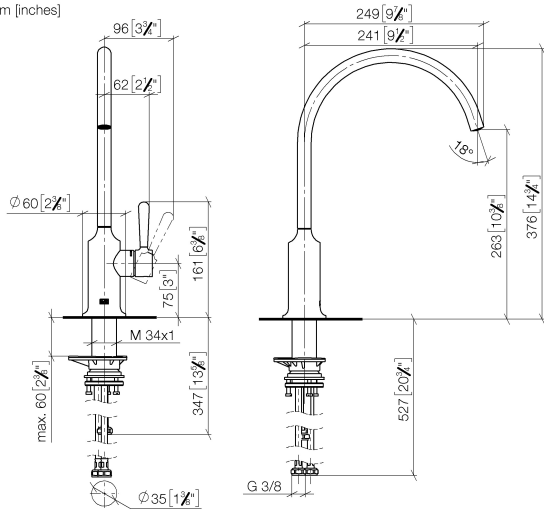

**Recommended miscellaneous**

**VAIA Rinsing spray set - Platinum** 27 718 809-08

**Recommended miscellaneous**

**VAIA Dispenser with rosette - Platinum** 82 434 809-08

33 826 809

mm [inches]

**Flow rate chart**