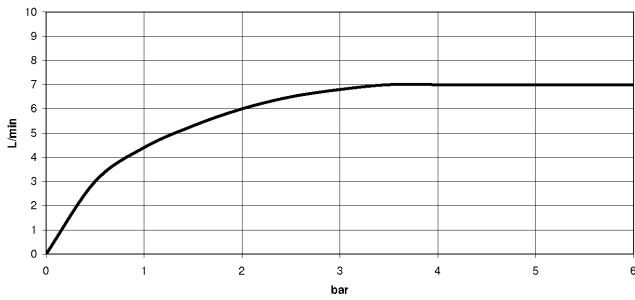

**Recommended miscellaneous**

**VAIA Rinsing spray set - Platinum** 27 718 809-08

**Recommended miscellaneous**

**VAIA Dispenser with rosette - Platinum** 82 434 809-08

33 826 809

mm [inches]

**Flow rate chart**