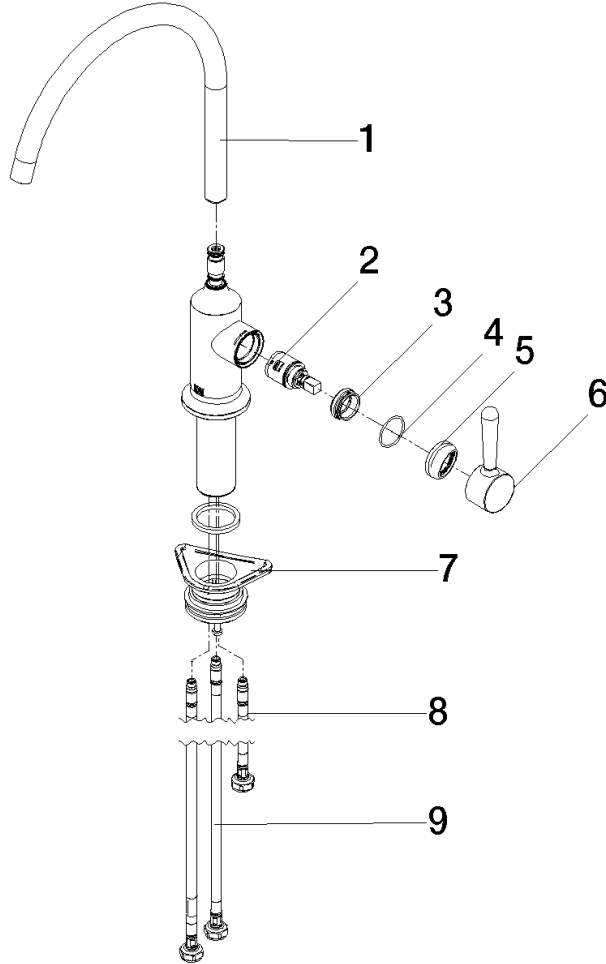

VAIA Single-lever mixer for rinsing/Profi spray - Durabrass (23kt Gold)

VAIA

33 826 809

Spare parts list

Product version from 7/1/2023

No.	Item Number	Name	Quantity used	Delivery time
	90 28 22 396 00-09	spout	11	40