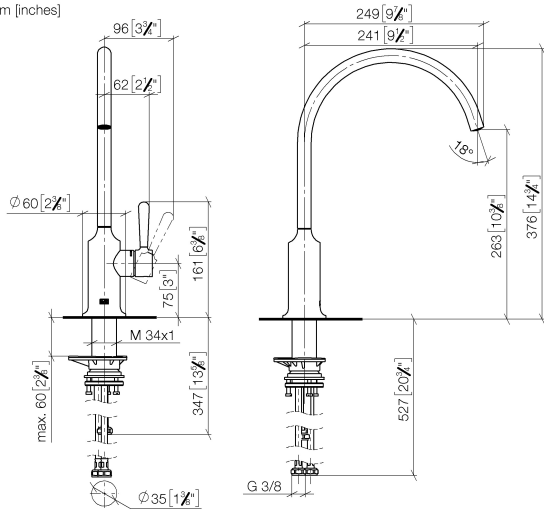

33 826 809

- 241mm projection
- pivotable spout 360°
- air-enriched flow
- max. flow 7 l/min at 3 bar flow pressure
- lead-free
- This product can help a building meet the requirements of Green Building Rating Systems, e.g. LEED®, BREEAM®, DGNB

Flow rate chart

Codes & Standards

DIN 4109

ISO 3822

Scottish Water
Byelaws

UK Water Supply
Regulations

Ü-Zeichen

VAIA Single-lever mixer for rinsing/Profi spray - Durabross (23kt Gold)