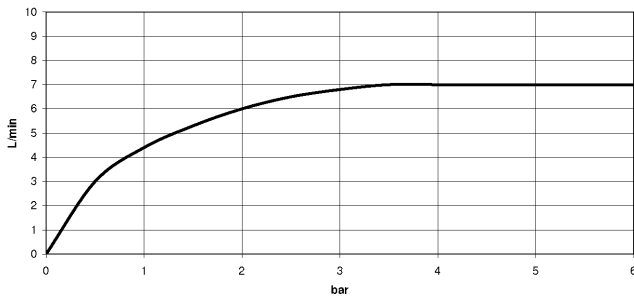

33 826 809

- 241mm projection
- pivotable spout 360°
- air-enriched flow
- max. flow 7 l/min at 3 bar flow pressure
- lead-free
- This product can help a building meet the requirements of Green Building Rating Systems, e.g. LEED®, BREEAM®, DGNB

Flow rate chart

Codes & Standards

DIN 4109

ISO 3822

Scottish Water
Byelaws

UK Water Supply
Regulations

Ü-Zeichen

VAIA Single-lever mixer for rinsing/Profi spray - Durabross (23kt Gold)