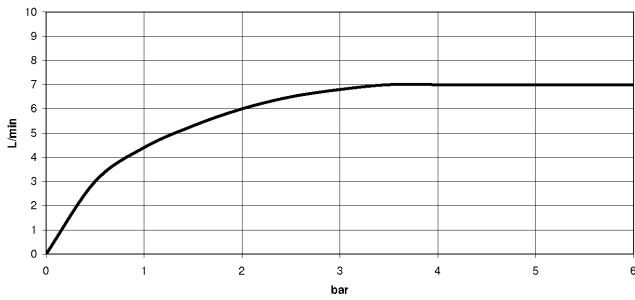

33 826 809

- 241mm projection
- pivotable spout 360°
- air-enriched flow
- max. flow 7 l/min at 3 bar flow pressure
- lead-free
- This product can help a building meet the requirements of Green Building Rating Systems, e.g. LEED®, BREEAM®, DGNB

Recommended miscellaneous

VAIA Rinsing spray set - Dark Chrome 27 718 809-19

Recommended miscellaneous

VAIA Dispenser with rosette - Dark Chrome 82 434 809-19

33 826 809

mm [inches]

Flow rate chart

Codes & Standards