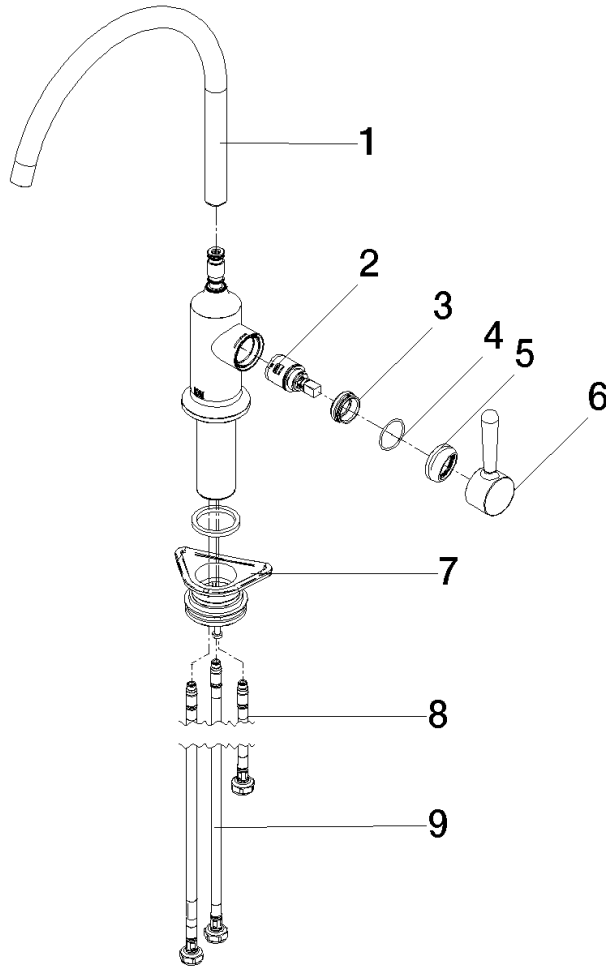

33 826 809

Product version from 7/1/2023

Parts for other finishes can be found here: [Chrome](#)