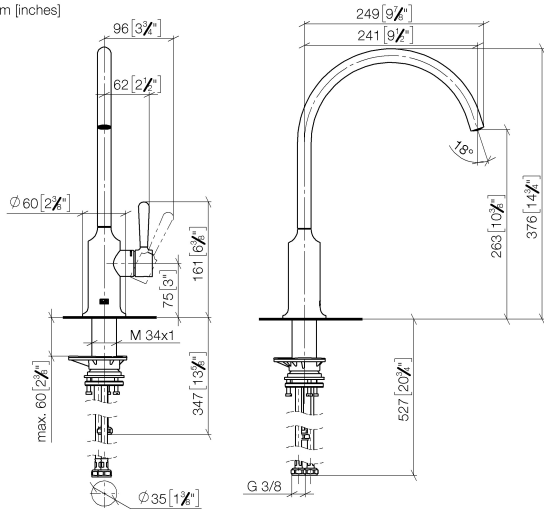

33 826 809

- 241mm projection
- pivotable spout 360°
- air-enriched flow
- max. flow 7 l/min at 3 bar flow pressure
- lead-free
- This product can help a building meet the requirements of Green Building Rating Systems, e.g. LEED®, BREEAM®, DGNB

Recommended miscellaneous

VAIA Rinsing spray set - Dark Chrome 27 718 809-19

Recommended miscellaneous

VAIA Dispenser with rosette - Dark Chrome 82 434 809-19

33 826 809

mm [inches]

Flow rate chart

Codes & Standards

DIN 4109

ISO 3822

Scottish Water
Byelaws

UK Water Supply
Regulations

Ü-Zeichen

VAIA Single-lever mixer for rinsing/Profi spray - Dark Chrome

VAIA

33 826 809

33 826 809

Spare parts list

Product version from 7/1/2023

No.	Item Number	Name	Quantity used	Delivery time
	90 28 22 396 00-19	spout	11	20