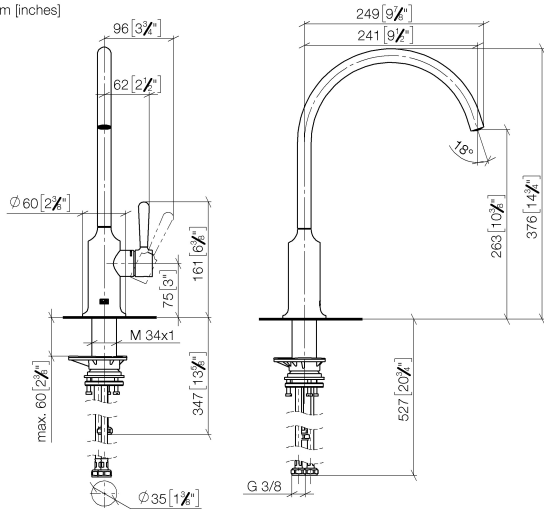

Recommended miscellaneous

VAIA Dispenser with rosette - Brushed Durabron (23kt Gold) 82 434 809-28

Recommended miscellaneous

VAIA Rinsing spray set - Brushed Durabron (23kt Gold) 27 718 809-28

33 826 809

mm [inches]

Flow rate chart

Codes & Standards

DIN 4109

ISO 3822

Scottish Water
Byelaws

UK Water Supply
Regulations

Ü-Zeichen

VAIA Single-lever mixer for rinsing/Profi spray - Brushed Durabross (23kt Gold)

VAIA Single-lever mixer for rinsing/Profi spray - Brushed Durabross (23kt Gold)

VAIA

33 826 809

Spare parts list

Product version from 7/1/2023

No.	Item Number	Name	Quantity used	Delivery time
	90 28 22 396 00-28	spout	11	20