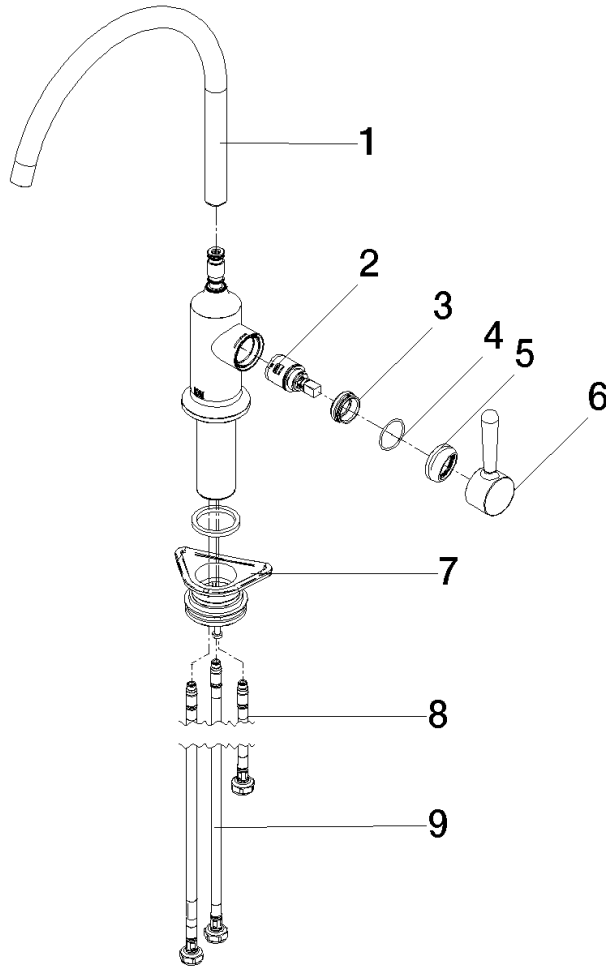

Flow rate chart

Codes & Standards

DIN 4109

ISO 3822

Scottish Water
Byelaws

UK Water Supply
Regulations

Ü-Zeichen

VAIA Single-lever mixer for rinsing/Profi spray - Brushed Durabross (23kt Gold)

VAIA Single-lever mixer for rinsing/Profi spray - Brushed Durabross (23kt Gold)

VAIA

33 826 809

Spare parts list

Product version from 7/1/2023

No.	Item Number	Name	Quantity used	Delivery time
	90 28 22 396 00-28	spout	11	20