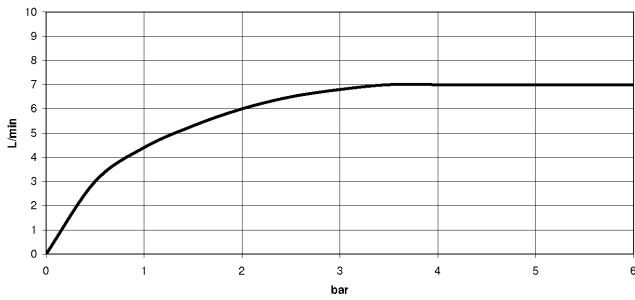

Flow rate chart

Codes & Standards

DIN 4109

ISO 3822

Scottish Water
Byelaws

UK Water Supply
Regulations

Ü-Zeichen

VAIA Single-lever mixer for rinsing/Profi spray - Brushed Durabross (23kt Gold)