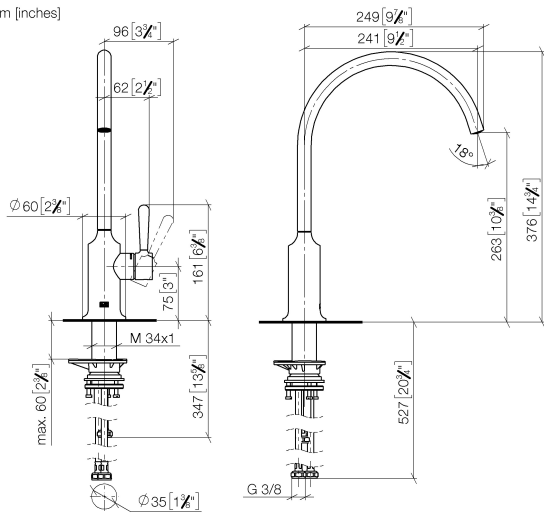

**Recommended miscellaneous**

**VAIA Rinsing spray set - Matte Black** 27 718 809-33

**Recommended miscellaneous**

**VAIA Dispenser with rosette - Matte Black** 82 434 809-33

33 826 809

mm [inches]

**Flow rate chart**