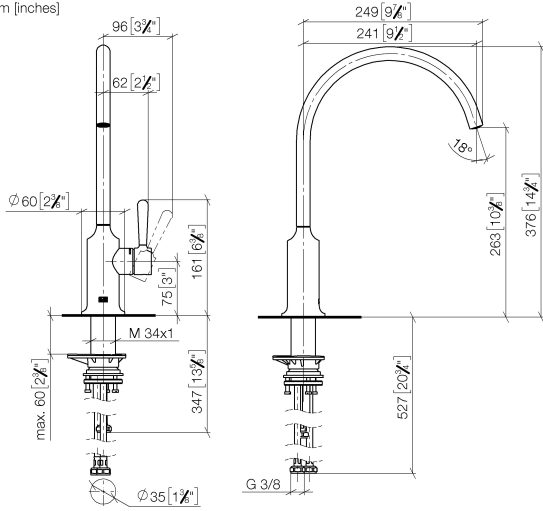

**VAIA Single-lever mixer for rinsing/Profi spray - Brushed Champagne (22kt Gold)**

VAIA

33 826 809  
mm [inches]

**Flow rate chart**

**Codes & Standards**

DIN 4109

ISO 3822

Scottish Water  
Byelaws

#### Product version from 7/1/2023

No.	Item Number	Name	Quantity used	Delivery time
	90 28 22 396 00-46	spout	11	30