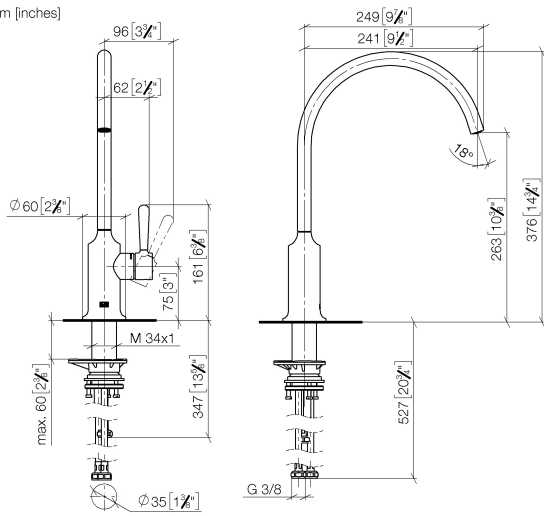

Flow rate chart

Codes & Standards

DIN 4109

ISO 3822

Scottish Water
Byelaws

UK Water Supply
Regulations

Ü-Zeichen

VAIA Single-lever mixer for rinsing/Profi spray - Champagne (22kt Gold)