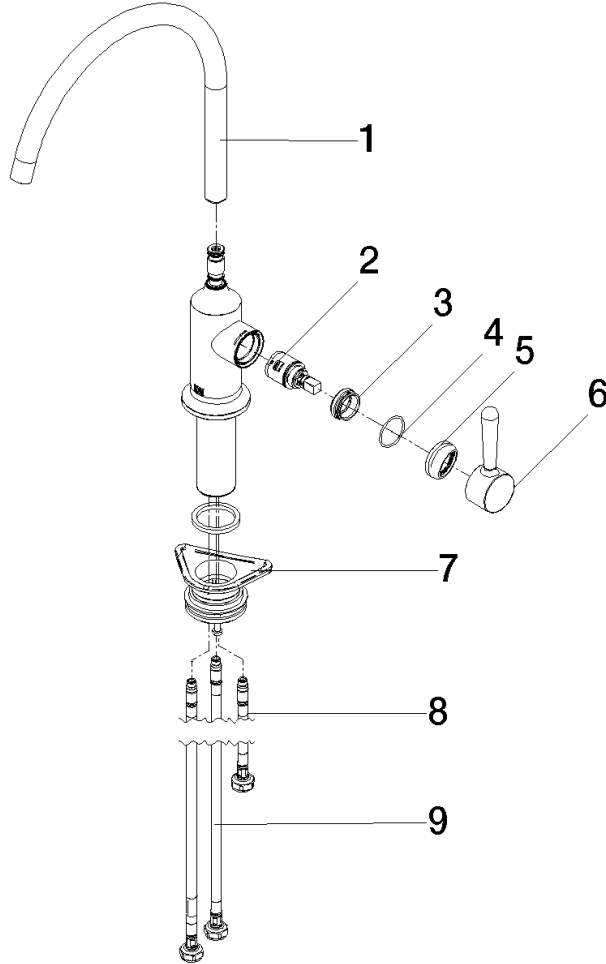

VAIA Single-lever mixer for rinsing/Profi spray - Champagne (22kt Gold)

VAIA

33 826 809

Spare parts list

Product version from 7/1/2023

| No. | Item Number | Name | Quantity used | Delivery time |
|-----|--------------------|-------|---------------|---------------|
| | 90 28 22 396 00-47 | spout | 11 | 30 |