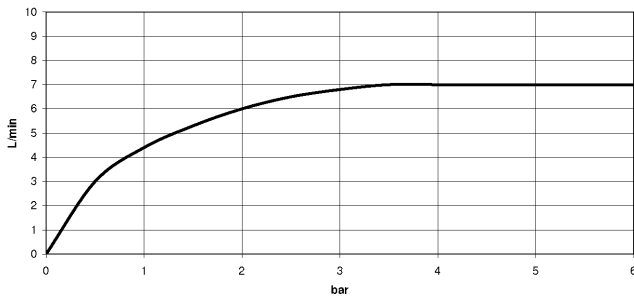

Flow rate chart

Codes & Standards

DIN 4109

ISO 3822

Scottish Water
Byelaws

UK Water Supply
Regulations

Ü-Zeichen

VAIA Single-lever mixer for rinsing/Profi spray - Champagne (22kt Gold)