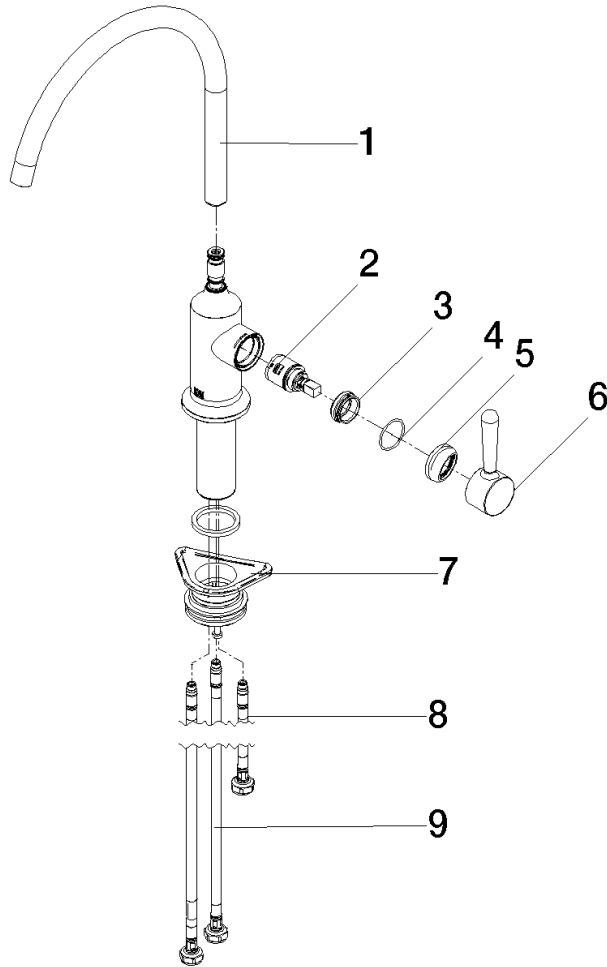

**Recommended miscellaneous**

**VAIA Rinsing spray set - Brushed Chrome** 27 718 809-93

**Recommended miscellaneous**

**VAIA Dispenser with rosette - Brushed Chrome** 82 434 809-93

33 826 809

mm [inches]

**Flow rate chart**

Parts for other finishes can be found here: [Chrome](#)

VAIA Single-lever mixer for rinsing/Profi spray - Brushed Chrome

VAIA

33 826 809

**Spare parts list**

**Product version from 7/1/2023**

No.	Item Number	Name	Quantity used	Delivery time
	90 28 22 396 00-93	spout	11	20