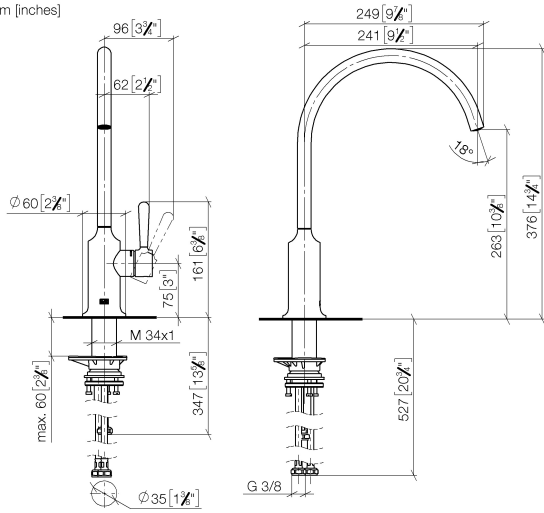

**Recommended miscellaneous**

**VAIA Rinsing spray set - Brushed Chrome** 27 718 809-93

**Recommended miscellaneous**

**VAIA Dispenser with rosette - Brushed Chrome** 82 434 809-93

33 826 809

mm [inches]

**Flow rate chart**

**Codes & Standards**

DIN 4109

ISO 3822

Scottish Water  
Byelaws

UK Water Supply  
Regulations

**Ü-Zeichen**

VAIA Single-lever mixer for rinsing/Profi spray - Brushed Chrome

---