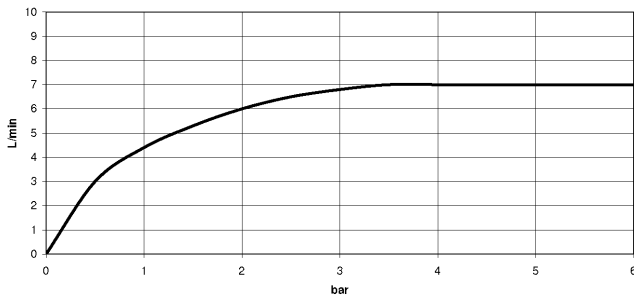

**Recommended miscellaneous**

**VAIA Rinsing spray set - Brushed Chrome** 27 718 809-93

**Recommended miscellaneous**

**VAIA Dispenser with rosette - Brushed Chrome** 82 434 809-93

33 826 809

mm [inches]

**Flow rate chart**