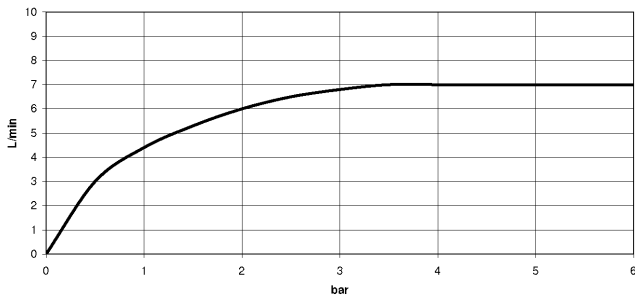

Recommended miscellaneous

VAIA Rinsing spray set - Brushed Dark Platinum 27 718 809-99

Recommended miscellaneous

VAIA Dispenser with rosette - Brushed Dark Platinum 82 434 809-99

33 826 809

mm [inches]

Flow rate chart