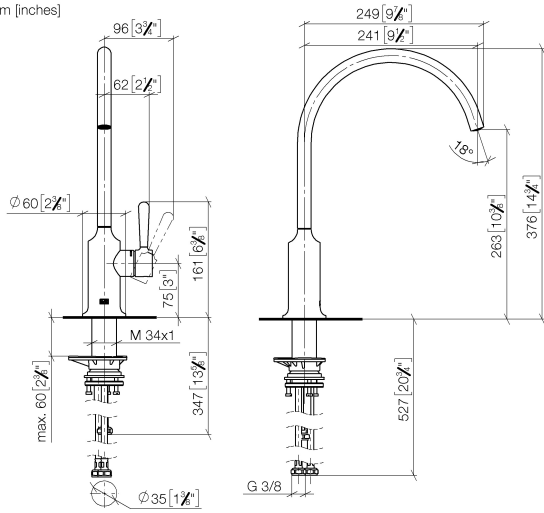

Recommended miscellaneous

VAIA Rinsing spray set - Brushed Dark Platinum 27 718 809-99

Recommended miscellaneous

VAIA Dispenser with rosette - Brushed Dark Platinum 82 434 809-99

33 826 809

mm [inches]

Flow rate chart