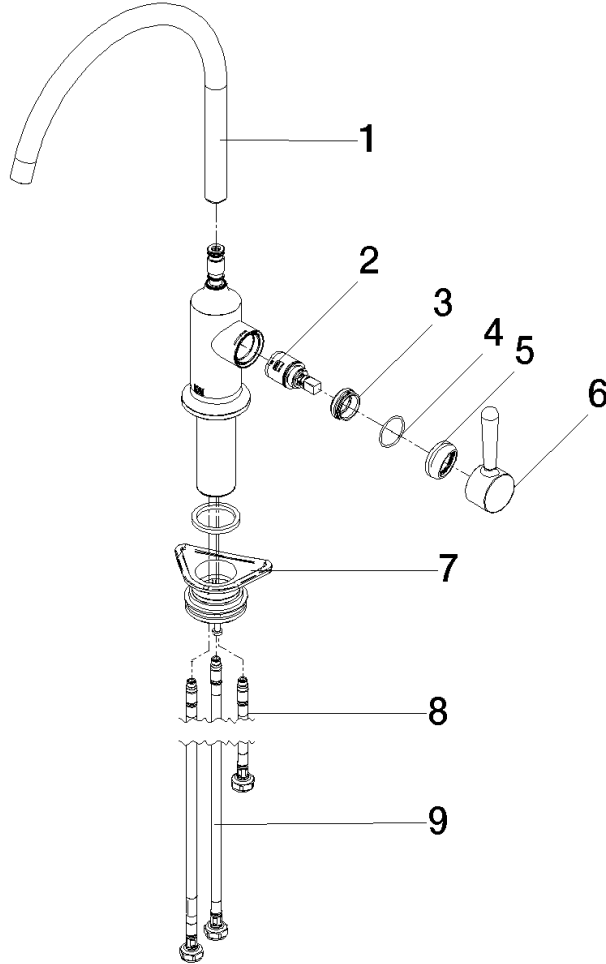

33 826 809

Certificates

LGA_38

WRAS_240602

33 826 809

Product version from 7/1/2023

Parts for other finishes can be found here: [Chrome](#)

VAIA Single-lever mixer for rinsing/Profi spray - Brushed Dark Platinum

VAIA

33 826 809

Spare parts list

Product version from 7/1/2023

No.	Item Number	Name	Quantity used	Delivery time
	90 28 22 396 00-99	spout	11	30