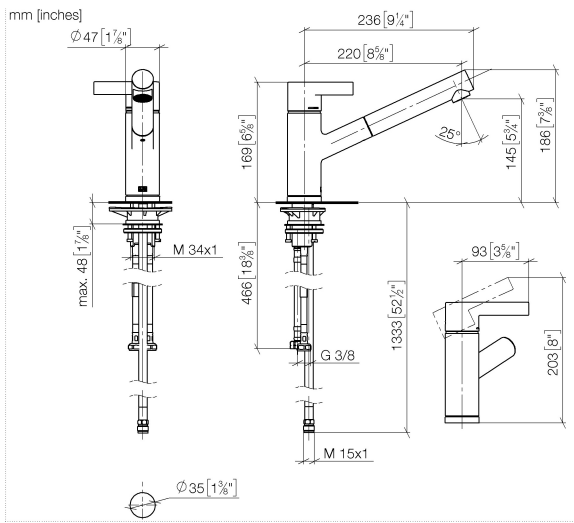

33 840 760

- 220mm projection
- pivotable spout 130°
- air-enriched flow
- height of mixer 167 mm
- height up to aerator 145 mm
- hole diameter 35 mm
- fabric braided hose 1500 mm
- max. flow 8 l/min at 3 bar flow pressure
- lead-free
- This product can help a building meet the requirements of Green Building Rating Systems, e.g. LEED®, BREEAM®, DGNB

33 840 760

Flow rate chart

Certificates

GDV_0400282. LGA_19871. Belgaqua_22_277_2
7_3.

33 840 760

Parts for other finishes can be found here: [Chrome](#)

ENO Single-lever mixer Pull-out - Brushed Champagne (22kt Gold)

ENO

33 840 760

Spare parts list

No.	Item Number	Name	Quantity used	Delivery time
1	09 20 76 001-46	handle	1	30
2	90 31 20 109 00 90	plug	1	2
3	90 31 11 030 00 90	pin	1	2
4	09 28 30 012-46	cover	1	30
5	09 14 10 102 90	seal	1	2
6	09 24 04 270 90	nut	1	2
7	09 14 10 031 90	seal	1	2
8	90 28 10 148 00 90	accessories	1	2
9	90 15 05 064 00 90	cartridge	1	2
10	09 19 76 001-46	sleeve	1	30
11	09 18 40 099 90	sleeve	1	2
12	90 30 02 062 00-46	hose	1	-
Spare part can no longer be ordered, please order the replacement item				
13	09 23 01 039 90	sieve	1	2
14	04 12 11 106 00-46	shower	1	30
15	09 14 10 001 90	seal	1	2
16	09 30 30 113 20 90	screw	1	2
17	09 14 15 029 90	ring	2	2
18	09 28 10 144 90	ring	1	2
19	09 14 10 034 90	seal	1	2
20	09 27 76 001-46	rosette	1	30
21	04 30 04 100 00 90	hose	2	2
22	04 23 10 044 02 90	fixing set	1	2
23	09 18 40 090 90	sleeve	1	2
24	04 30 04 029 00 90	hose	1	2
25	04 21 50 005 00 90	accessories	1	2
26	09 23 01 131 90	back-flow preventer	1	2
27	90 14 20 019 00 90	seal	1	2
28	90 30 09 031 00 90	key	1	2