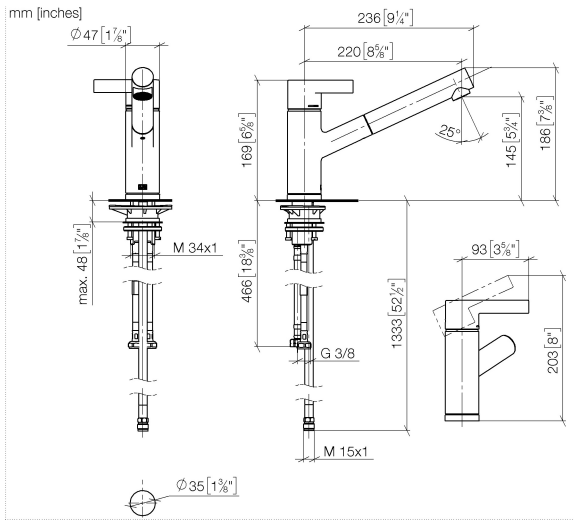

33 840 760

- 220mm projection
- pivotable spout 130°
- air-enriched flow
- height of mixer 167 mm
- height up to aerator 145 mm
- hole diameter 35 mm
- fabric braided hose 1500 mm
- max. flow 8 l/min at 3 bar flow pressure
- lead-free
- This product can help a building meet the requirements of Green Building Rating Systems, e.g. LEED®, BREEAM®, DGNB

**Flow rate chart**

**Certificates**

GDV\_0400282.

LGA\_19871.

Belgaqua\_22\_277\_2  
7\_3.

33 840 760

Parts for other finishes can be found here: [Chrome](#)

33 840 760

Spare parts list

No.	Item Number	Name	Quantity used	Delivery time
1	09 20 76 001-47	handle	1	30
2	90 31 20 109 00 90	plug	1	2
3	90 31 11 030 00 90	pin	1	2
4	09 28 30 012-47	cover	1	30
5	09 14 10 102 90	seal	1	2
6	09 24 04 270 90	nut	1	2
7	09 14 10 031 90	seal	1	2
8	90 28 10 148 00 90	accessories	1	2
9	90 15 05 064 00 90	cartridge	1	2
10	09 19 76 001-47	sleeve	1	30
11	09 18 40 099 90	sleeve	1	2
12	90 30 02 062 00-47	hose	1	-
Spare part can no longer be ordered, please order the replacement item				
13	09 23 01 039 90	sieve	1	2
14	04 12 11 106 00-47	shower	1	30
15	09 14 10 001 90	seal	1	2
16	09 30 30 113 20 90	screw	1	2
17	09 14 15 029 90	ring	2	2
18	09 28 10 144 90	ring	1	2
19	09 14 10 034 90	seal	1	2
20	09 27 76 001-47	rosette	1	30
21	04 30 04 100 00 90	hose	2	2
22	04 23 10 044 02 90	fixing set	1	2
23	09 18 40 090 90	sleeve	1	2
24	04 30 04 029 00 90	hose	1	2
25	04 21 50 005 00 90	accessories	1	2
26	09 23 01 131 90	back-flow preventer	1	2
27	90 14 20 019 00 90	seal	1	2
28	90 30 09 031 00 90	key	1	2