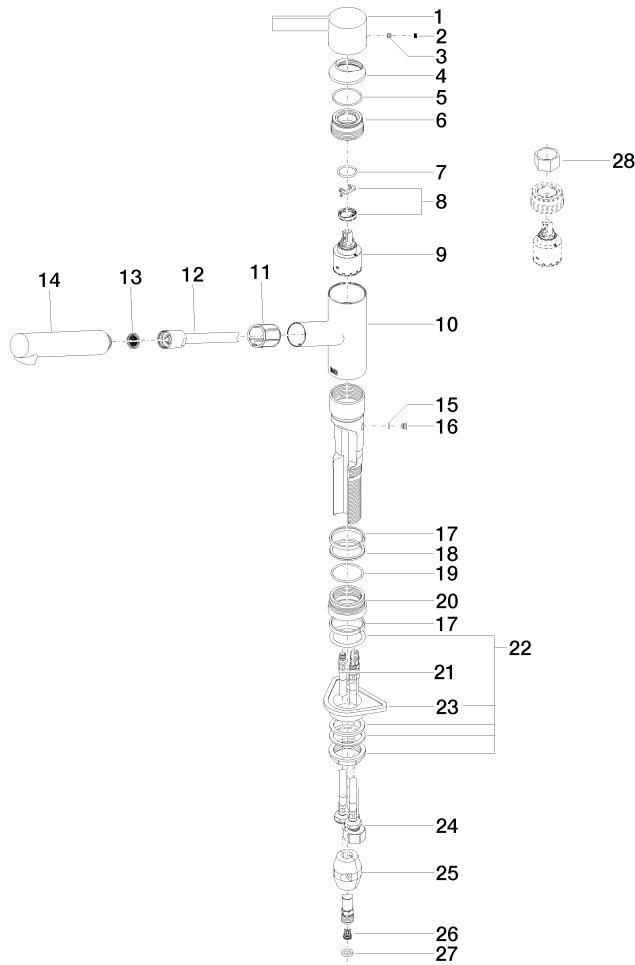

33 840 760

- 220mm projection
- pivotable spout 130°
- air-enriched flow
- height of mixer 167 mm
- height up to aerator 145 mm
- hole diameter 35 mm
- fabric braided hose 1500 mm
- max. flow 8 l/min at 3 bar flow pressure
- lead-free
- This product can help a building meet the requirements of Green Building Rating Systems, e.g. LEED®, BREEAM®, DGNB

**Flow rate chart**

**Certificates**

GDV\_0400282.

LGA\_19871.

Belgaqua\_22\_277\_2  
7\_3.

33 840 760

Parts for other finishes can be found here: [Chrome](#)

33 840 760

Spare parts list

No.	Item Number	Name	Quantity used	Delivery time
1	09 20 76 001-47	handle	1	30
2	90 31 20 109 00 90	plug	1	2
3	90 31 11 030 00 90	pin	1	2
4	09 28 30 012-47	cover	1	30
5	09 14 10 102 90	seal	1	2
6	09 24 04 270 90	nut	1	2
7	09 14 10 031 90	seal	1	2
8	90 28 10 148 00 90	accessories	1	2
9	90 15 05 064 00 90	cartridge	1	2
10	09 19 76 001-47	sleeve	1	30
11	09 18 40 099 90	sleeve	1	2
12	90 30 02 062 00-47	hose	1	-
Spare part can no longer be ordered, please order the replacement item				
13	09 23 01 039 90	sieve	1	2
14	04 12 11 106 00-47	shower	1	30
15	09 14 10 001 90	seal	1	2
16	09 30 30 113 20 90	screw	1	2
17	09 14 15 029 90	ring	2	2
18	09 28 10 144 90	ring	1	2
19	09 14 10 034 90	seal	1	2
20	09 27 76 001-47	rosette	1	30
21	04 30 04 100 00 90	hose	2	2
22	04 23 10 044 02 90	fixing set	1	2
23	09 18 40 090 90	sleeve	1	2
24	04 30 04 029 00 90	hose	1	2
25	04 21 50 005 00 90	accessories	1	2
26	09 23 01 131 90	back-flow preventer	1	2
27	90 14 20 019 00 90	seal	1	2
28	90 30 09 031 00 90	key	1	2