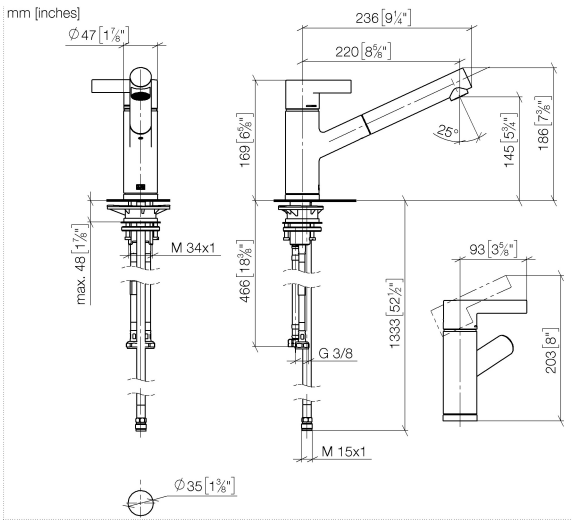

33 840 760

- 220mm projection
- pivotable spout 130°
- air-enriched flow
- height of mixer 167 mm
- height up to aerator 145 mm
- hole diameter 35 mm
- fabric braided hose 1500 mm
- max. flow 8 l/min at 3 bar flow pressure
- lead-free
- This product can help a building meet the requirements of Green Building Rating Systems, e.g. LEED®, BREEAM®, DGNB

**Recommended miscellaneous**

**Dispenser without rosette - Brushed Chrome** 82 424 970-93

**Recommended miscellaneous**

**Strainer waste with control handle - Brushed Chrome** 10 712 970-93

33 840 760

**Flow rate chart**

**Certificates**

GDV\_0400282.

LGA\_19871.

Belgaqua\_22\_277\_2  
7\_3.

33 840 760

Parts for other finishes can be found here: [Chrome](#)

33 840 760

Spare parts list

No.	Item Number	Name	Quantity used	Delivery time
1	09 20 76 001-93	handle	1	60
2	90 31 20 109 00 90	plug	1	2
3	90 31 11 030 00 90	pin	1	2
4	09 28 30 012-93	cover	1	60
5	09 14 10 102 90	seal	1	2
6	09 24 04 270 90	nut	1	2
7	09 14 10 031 90	seal	1	2
8	90 28 10 148 00 90	accessories	1	2
9	90 15 05 064 00 90	cartridge	1	2
10	09 19 76 001-93	sleeve	1	60
11	09 18 40 099 90	sleeve	1	2
12	90 30 02 062 00-93	hose	1	20
13	09 23 01 039 90	sieve	1	2
14	04 12 11 106 00-93	shower	1	20
15	09 14 10 001 90	seal	1	2
16	09 30 30 113 20 90	screw	1	2
17	09 14 15 029 90	ring	2	2
18	09 28 10 144 90	ring	1	2
19	09 14 10 034 90	seal	1	2
20	09 27 76 001-93	rosette	1	60
21	04 30 04 100 00 90	hose	2	2
22	04 23 10 044 02 90	fixing set	1	2
23	09 18 40 090 90	sleeve	1	2
24	04 30 04 029 00 90	hose	1	2
25	04 21 50 005 00 90	accessories	1	2
26	09 23 01 131 90	back-flow preventer	1	2
27	90 14 20 019 00 90	seal	1	2
28	90 30 09 031 00 90	key	1	2