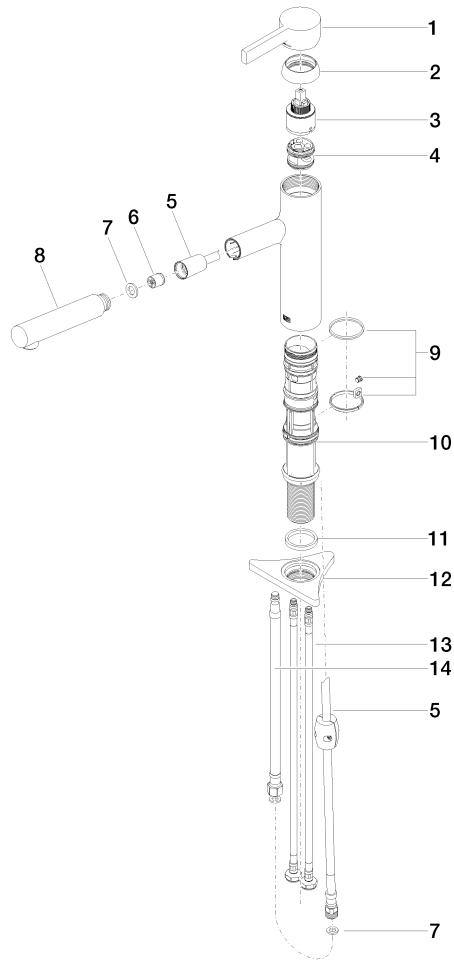

DORNBACHT LYV Single-lever mixer Pull-out - Soft Black

33 845 110

- 237mm projection
- pivotable spout 120°
- air-enriched flow and spray flow
- fabric braided hose 1500 mm
- max. flow 8.8 l/min at 3 bar flow pressure

Intrinsic protection against back flow.

	Soft Black	33 845 110-69
	Chrome	33 845 110-00
	Brushed Nickel	33 845 110-70

DORNBRAUCH LYV Single-lever mixer Pull-out - Soft Black

33 845 110

Flow rate chart

Certificates

Belgaqua_23-012- ACS_23 ACC NY AbP_10068.
27_3. 085.

DORNBRAUCH LYV Single-lever mixer Pull-out - Soft Black

33 845 110

Parts for other finishes can be found here: [Chrome](#)

Spare parts list

No.	Item Number	Name	Quantity used	Delivery time
1	90 20 81 001 00-69	handle	1	2
2	90 28 30 010 00-69	cover	1	2
3	90 15 05 067 00 90	cartridge	1	2
4	90 18 40 227 00 90	insert	1	2
5	90 30 02 101 00 90	hose	1	2
6	90 23 01 051 00 90	flow reducer	1	2
7	90 14 05 081 00 90	seal	1	2
8	90 12 11 180 00-69	shower	1	2
9	90 14 15 062 00 90	gasket kit	1	2
10	90 30 01 211 00 90	shaft	1	2
11	90 14 05 080 00 90	seal	1	2
12	90 23 10 003 00 90	fixing set	1	2
13	04 30 04 100 00 90	hose	2	2
14	90 30 04 110 00 90	hose	1	2