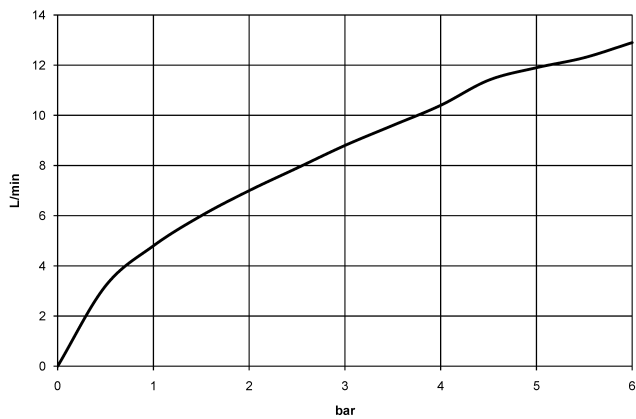

DORNBACHT LYV Single-lever mixer Pull-out - Soft Black

33 845 110

- 237mm projection
- pivotable spout 120°
- air-enriched flow and spray flow
- fabric braided hose 1500 mm
- max. flow 8.8 l/min at 3 bar flow pressure

Intrinsic protection against back flow.

	Soft Black	33 845 110-69
	Chrome	33 845 110-00
	Brushed Nickel	33 845 110-70

DORNBRAUCH LYV Single-lever mixer Pull-out - Soft Black

33 845 110

Flow rate chart

Certificates