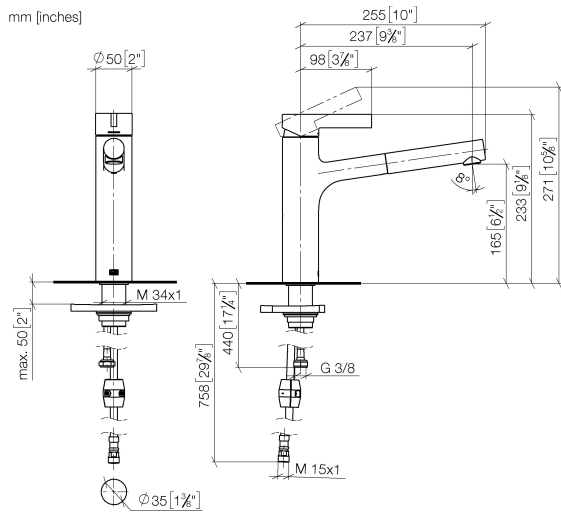

DORNBACHT LYV Single-lever mixer Pull-out - Soft Black

33 845 110

- 237mm projection
- pivotable spout 120°
- air-enriched flow and spray flow
- fabric braided hose 1500 mm
- max. flow 8.8 l/min at 3 bar flow pressure

Intrinsic protection against back flow.

	Soft Black	33 845 110-69
	Chrome	33 845 110-00
	Brushed Nickel	33 845 110-70

DORNBRAUCH LYV Single-lever mixer Pull-out - Soft Black

33 845 110

Flow rate chart

Certificates

Belgaqua_23-012- ACS_23 ACC NY AbP_10068.
27_3. 085.

DORNBRAUCH LYV Single-lever mixer Pull-out - Soft Black

33 845 110

Parts for other finishes can be found here: [Chrome](#)

Spare parts list

No.	Item Number	Name	Quantity used	Delivery time
1	90 20 81 001 00-69	handle	1	2
2	90 28 30 010 00-69	cover	1	2
3	90 15 05 067 00 90	cartridge	1	2
4	90 18 40 227 00 90	insert	1	2
5	90 30 02 101 00 90	hose	1	2
6	90 23 01 051 00 90	flow reducer	1	2
7	90 14 05 081 00 90	seal	1	2
8	90 12 11 180 00-69	shower	1	2
9	90 14 15 062 00 90	gasket kit	1	2
10	90 30 01 211 00 90	shaft	1	2
11	90 14 05 080 00 90	seal	1	2
12	90 23 10 003 00 90	fixing set	1	2
13	04 30 04 100 00 90	hose	2	2
14	90 30 04 110 00 90	hose	1	2