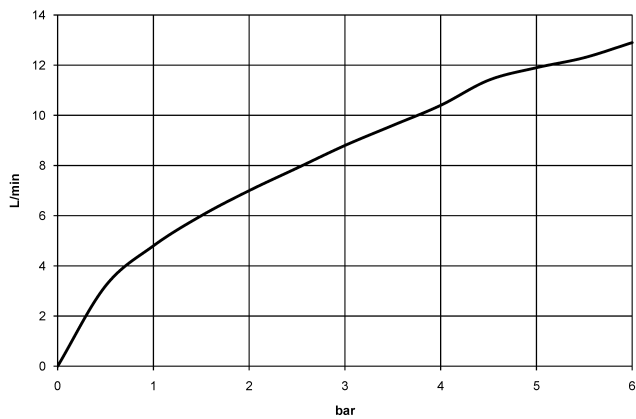

DORNBRACHT LYV Single-lever mixer Pull-out - Brushed Nickel

33 845 110

- 237mm projection
- pivotable spout 120°
- air-enriched flow and spray flow
- fabric braided hose 1500 mm
- max. flow 8.8 l/min at 3 bar flow pressure

Intrinsic protection against back flow.

	Brushed Nickel	33 845 110-70
	Chrome	33 845 110-00
	Soft Black	33 845 110-69

DORNBRAUCH LYV Single-lever mixer Pull-out - Brushed Nickel

33 845 110

Flow rate chart