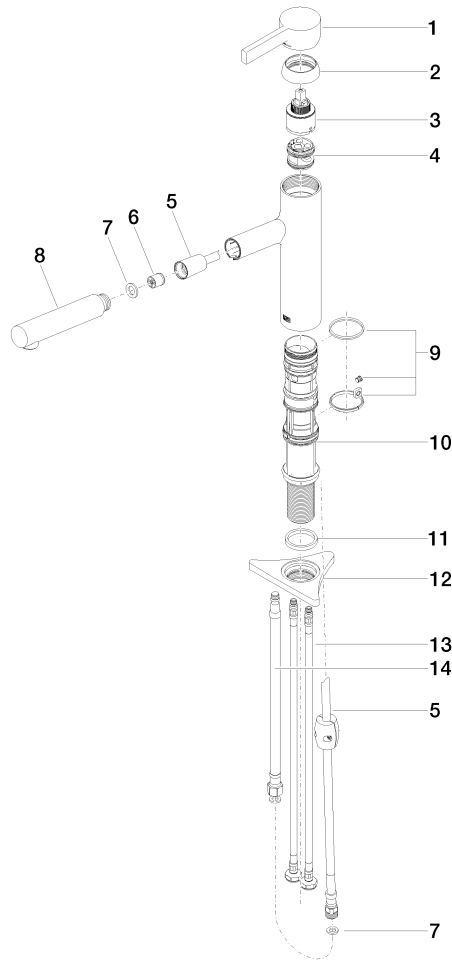

DORNBRACHT LYV Single-lever mixer Pull-out - Brushed Nickel

33 845 110

- 237mm projection
- pivotable spout 120°
- air-enriched flow and spray flow
- fabric braided hose 1500 mm
- max. flow 8.8 l/min at 3 bar flow pressure

Intrinsic protection against back flow.

	Brushed Nickel	33 845 110-70
	Chrome	33 845 110-00
	Soft Black	33 845 110-69

DORNBRAUCH LYV Single-lever mixer Pull-out - Brushed Nickel

33 845 110

Flow rate chart

Certificates

Belgaqua_23-012- ACS_23 ACC NY AbP_10068.
27_3. 085.

DORNBRAUCH LYV Single-lever mixer Pull-out - Brushed Nickel

33 845 110

Parts for other finishes can be found here: [Chrome](#)

Spare parts list

No.	Item Number	Name	Quantity used	Delivery time
1	90 20 81 001 00-70	handle	1	2
2	90 28 30 010 00-70	cover	1	2
3	90 15 05 067 00 90	cartridge	1	2
4	90 18 40 227 00 90	insert	1	2
5	90 30 02 101 00 90	hose	1	2
6	90 23 01 051 00 90	flow reducer	1	2
7	90 14 05 081 00 90	seal	1	2
8	90 12 11 180 00-70	shower	1	2
9	90 14 15 062 00 90	gasket kit	1	2
10	90 30 01 211 00 90	shaft	1	2
11	90 14 05 080 00 90	seal	1	2
12	90 23 10 003 00 90	fixing set	1	2
13	04 30 04 100 00 90	hose	2	2
14	90 30 04 110 00 90	hose	1	2