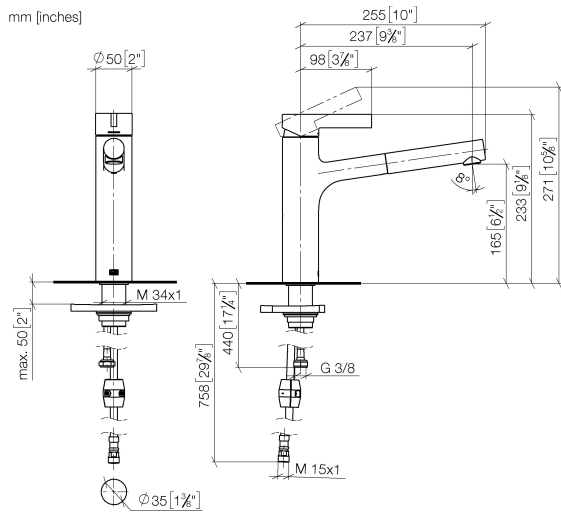

DORNBRACHT LYV Single-lever mixer Pull-out - Brushed Nickel

33 845 110

- 237mm projection
- pivotable spout 120°
- air-enriched flow and spray flow
- fabric braided hose 1500 mm
- max. flow 8.8 l/min at 3 bar flow pressure

Intrinsic protection against back flow.

	Brushed Nickel	33 845 110-70
	Chrome	33 845 110-00
	Soft Black	33 845 110-69

DORNBRAUCH LYV Single-lever mixer Pull-out - Brushed Nickel

33 845 110

Flow rate chart

Certificates

Belgaqua_23-012- ACS_23 ACC NY AbP_10068.
27_3. 085.

DORNBRAUCH LYV Single-lever mixer Pull-out - Brushed Nickel

33 845 110

Parts for other finishes can be found here: [Chrome](#)

Spare parts list

No.	Item Number	Name	Quantity used	Delivery time
1	90 20 81 001 00-70	handle	1	2
2	90 28 30 010 00-70	cover	1	2
3	90 15 05 067 00 90	cartridge	1	2
4	90 18 40 227 00 90	insert	1	2
5	90 30 02 101 00 90	hose	1	2
6	90 23 01 051 00 90	flow reducer	1	2
7	90 14 05 081 00 90	seal	1	2
8	90 12 11 180 00-70	shower	1	2
9	90 14 15 062 00 90	gasket kit	1	2
10	90 30 01 211 00 90	shaft	1	2
11	90 14 05 080 00 90	seal	1	2
12	90 23 10 003 00 90	fixing set	1	2
13	04 30 04 100 00 90	hose	2	2
14	90 30 04 110 00 90	hose	1	2