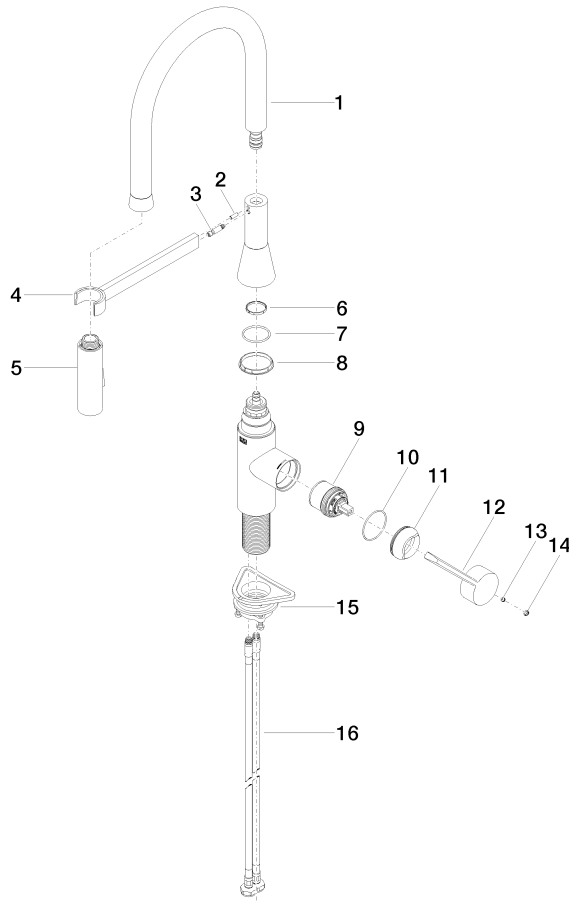

33 865 895

- 200mm projection
- Flexible silicone hose with large operating range of up to 350 mm
- pivotable spout 360°
- Optional swivel limiter available with swivel limiter set 12 821 970 90
- This product can help a building meet the requirements of Green Building Rating Systems, e.g. LEED®, BREEAM®, DGNB
- air-enriched flow and spray flow
- height of mixer 451 mm
- height up to aerator 119 mm
- hole diameter 35 mm
- sprayface with anti-scaling system
- max. flow 9.5 l/min at 3 bar flow pressure
- lead-free

33 865 895

**Flow rate chart**

33 865 895

Product version from 5/20/2021

33 865 895

## **Spare parts list**

**Product version from 5/20/2021**