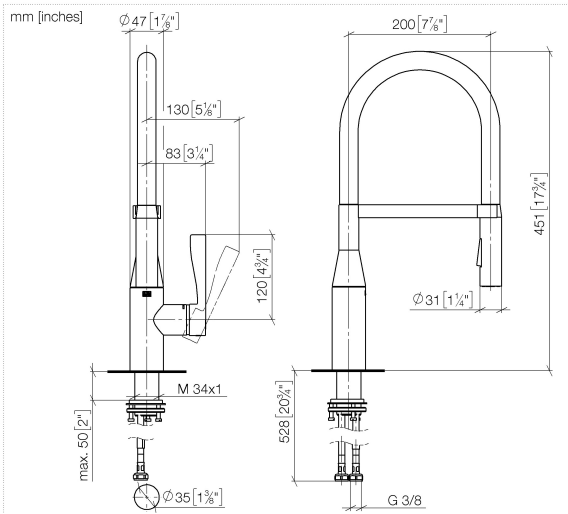

33 865 895

Flow rate chart