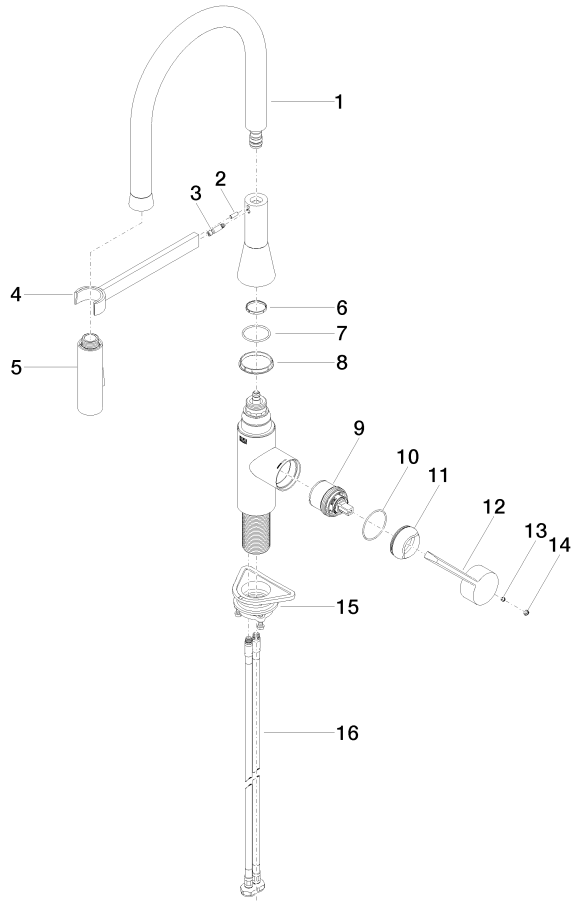

33 865 895

- 200mm projection
- Flexible silicone hose with large operating range of up to 350 mm
- pivotable spout 360°
- Optional swivel limiter available with swivel limiter set 12 821 970 90
- This product can help a building meet the requirements of Green Building Rating Systems, e.g. LEED®, BREEAM®, DGNB
- air-enriched flow and spray flow
- height of mixer 451 mm
- height up to aerator 119 mm
- hole diameter 35 mm
- sprayface with anti-scaling system
- max. flow 9.5 l/min at 3 bar flow pressure
- lead-free

Recommended miscellaneous

Swivel limitation set - 12 821 970 90

Recommended miscellaneous

Dispenser without rosette - Dark Chrome 82 424 970-19

Recommended miscellaneous

Strainer waste with control handle - Dark Chrome 10 712 970-19

33 865 895

Flow rate chart

33 865 895

SYNC Profi single-lever mixer - Dark Chrome

SYNC

33 865 895

Spare parts list