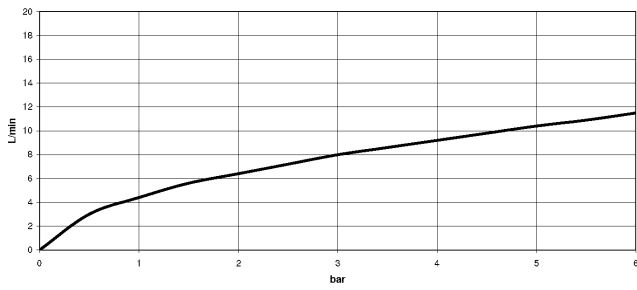

Flow rate chart