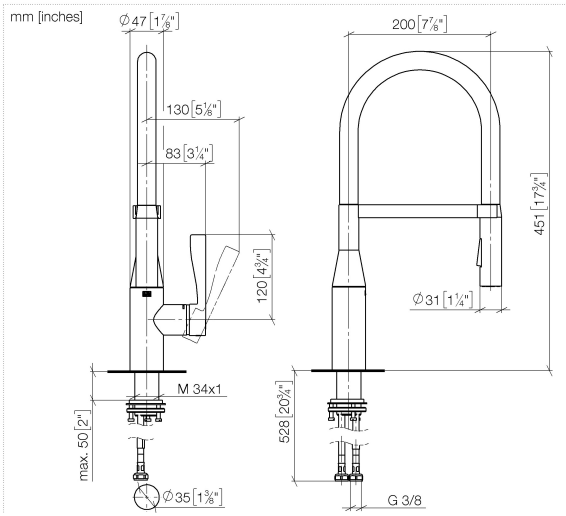

33 865 895

- 200mm projection
- Flexible silicone hose with large operating range of up to 350 mm
- pivotable spout 360°
- Optional swivel limiter available with swivel limiter set 12 821 970 90
- This product can help a building meet the requirements of Green Building Rating Systems, e.g. LEED®, BREEAM®, DGNB
- air-enriched flow and spray flow
- height of mixer 451 mm
- height up to aerator 119 mm
- hole diameter 35 mm
- sprayface with anti-scaling system
- max. flow 9.5 l/min at 3 bar flow pressure
- lead-free

Recommended miscellaneous

Swivel limitation set - 12 821 970 90

Recommended miscellaneous

Dispenser without rosette - Dark Chrome 82 424 970-19

Recommended miscellaneous

Strainer waste with control handle - Dark Chrome 10 712 970-19

33 865 895

Flow rate chart

33 865 895

SYNC Profi single-lever mixer - Dark Chrome

SYNC

33 865 895

Spare parts list