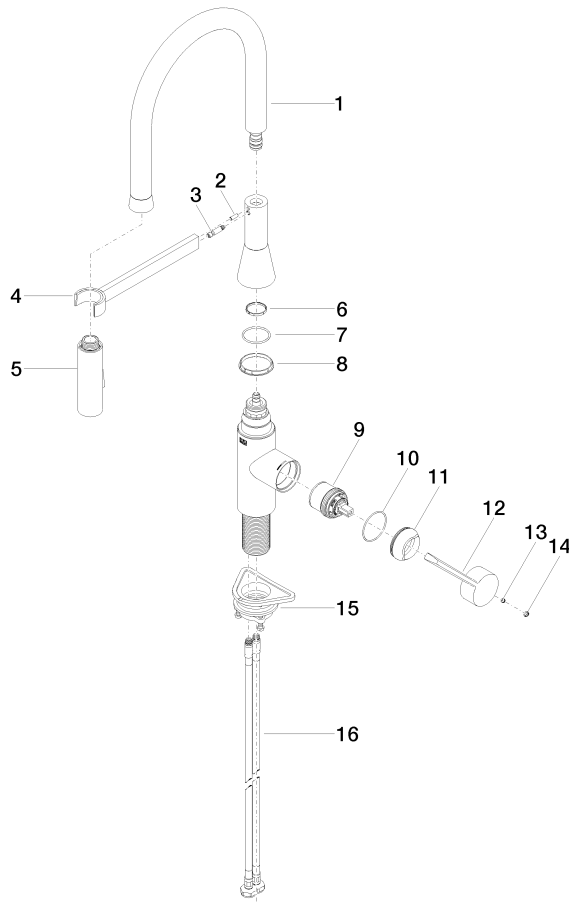

33 865 895

- 200mm projection
- Flexible silicone hose with large operating range of up to 350 mm
- pivotable spout 360°
- Optional swivel limiter available with swivel limiter set 12 821 970 90
- This product can help a building meet the requirements of Green Building Rating Systems, e.g. LEED®, BREEAM®, DGNB
- air-enriched flow and spray flow
- height of mixer 451 mm
- height up to aerator 119 mm
- hole diameter 35 mm
- sprayface with anti-scaling system
- max. flow 9.5 l/min at 3 bar flow pressure
- lead-free

SYNC

33 865 895

Certificates

LGA_29

Belgaqua_21-027-2

33 865 895

Product version up to 5/19/2021

Product version from 5/19/2021 to 5/20/2021

Product version from 5/20/2021

SYNC Profi single-lever mixer - Brushed Durabronz (23kt Gold)

SYNC

33 865 895

Spare parts list

Product version up to 5/19/2021

Product version from 5/19/2021 to 5/20/2021

Product version from 5/20/2021

No.	Item Number	Name	Quantity used	Delivery time
	90 30 02 100 00-28	hose	17	20