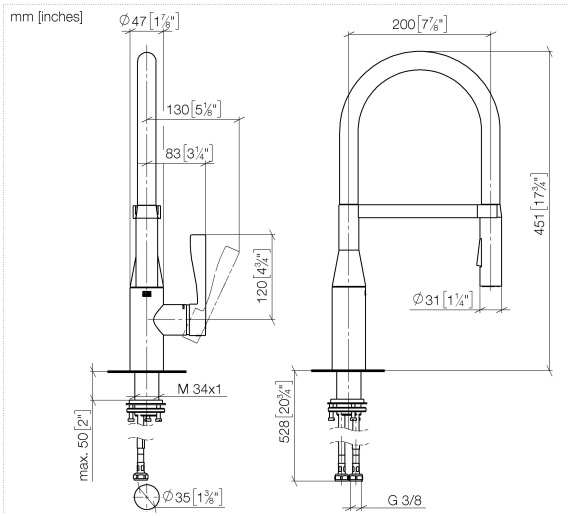

33 865 895

- 200mm projection
- Flexible silicone hose with large operating range of up to 350 mm
- pivotable spout 360°
- Optional swivel limiter available with swivel limiter set 12 821 970 90
- This product can help a building meet the requirements of Green Building Rating Systems, e.g. LEED®, BREEAM®, DGNB
- air-enriched flow and spray flow
- height of mixer 451 mm
- height up to aerator 119 mm
- hole diameter 35 mm
- sprayface with anti-scaling system
- max. flow 9.5 l/min at 3 bar flow pressure
- lead-free

33 865 895

Flow rate chart

Codes & Standards

DIN 4109

EN 1717

ISO 3822

Ü-Zeichen

SYNC Profi single-lever mixer - Brushed Durabronz (23kt Gold)

No.	Item Number	Name	Quantity used	Delivery time
	90 30 02 100 00-28	hose	17	20