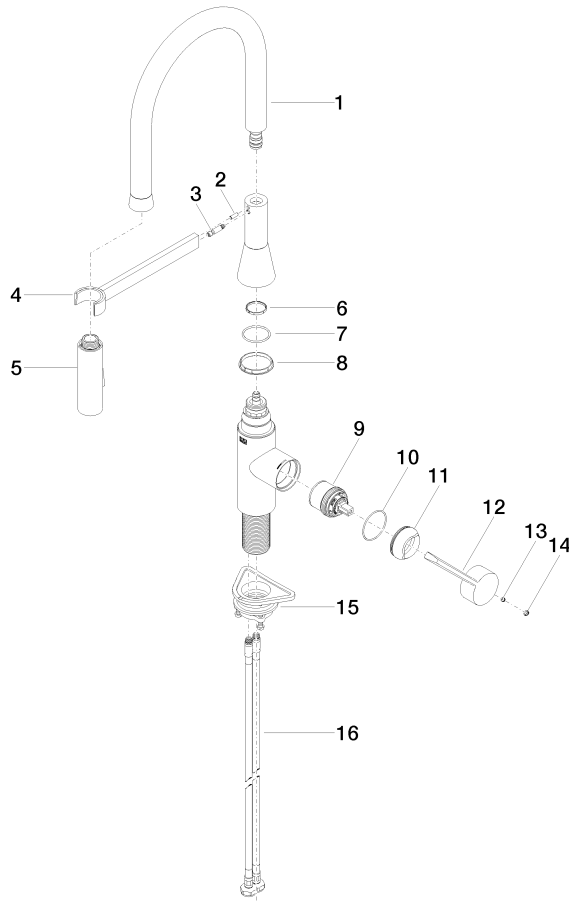

33 865 895

- 200mm projection
- Flexible silicone hose with large operating range of up to 350 mm
- pivotable spout 360°
- Optional swivel limiter available with swivel limiter set 12 821 970 90
- This product can help a building meet the requirements of Green Building Rating Systems, e.g. LEED®, BREEAM®, DGNB
- air-enriched flow and spray flow
- height of mixer 451 mm
- height up to aerator 119 mm
- hole diameter 35 mm
- sprayface with anti-scaling system
- max. flow 9.5 l/min at 3 bar flow pressure
- lead-free

Recommended miscellaneous

Swivel limitation set - 12 821 970 90

Recommended miscellaneous

Dispenser without rosette - 82 424 970-93
Brushed Chrome

Recommended miscellaneous

Strainer waste with control handle 10 712 970-93
- Brushed Chrome

33 865 895

Flow rate chart

33 865 895

Product version from 5/20/2021

SYNC Profi single-lever mixer - Brushed Chrome

SYNC

33 865 895

Spare parts list