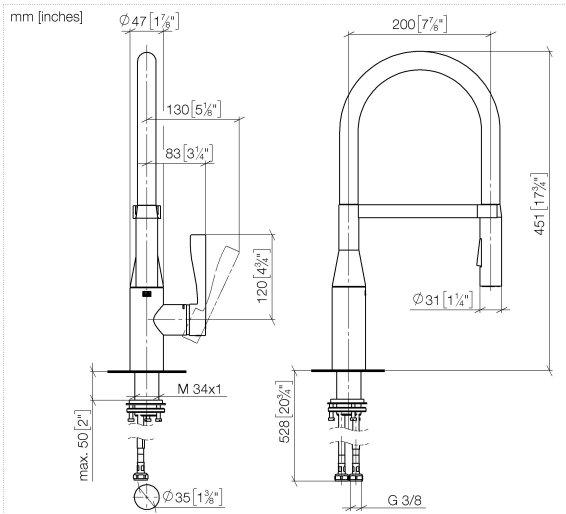

33 865 895

- 200mm projection
- Flexible silicone hose with large operating range of up to 350 mm
- pivotable spout 360°
- Optional swivel limiter available with swivel limiter set 12 821 970 90
- This product can help a building meet the requirements of Green Building Rating Systems, e.g. LEED®, BREEAM®, DGNB
- air-enriched flow and spray flow
- height of mixer 451 mm
- height up to aerator 119 mm
- hole diameter 35 mm
- sprayface with anti-scaling system
- max. flow 9.5 l/min at 3 bar flow pressure
- lead-free

Recommended miscellaneous

Swivel limitation set - 12 821 970 90

Recommended miscellaneous

Dispenser without rosette - 82 424 970-93
Brushed Chrome

Recommended miscellaneous

Strainer waste with control handle 10 712 970-93
- Brushed Chrome

33 865 895

Flow rate chart

33 865 895

Product version from 5/20/2021

SYNC Profi single-lever mixer - Brushed Chrome

SYNC

33 865 895

Spare parts list