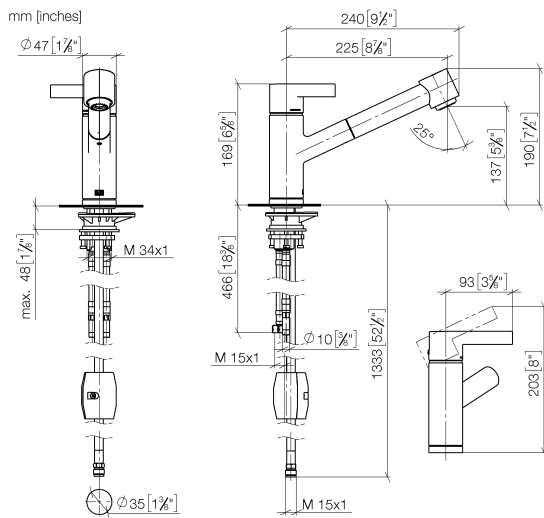

33 870 760

- 225mm projection
- pivotable spout 130°
- air-enriched flow and spray flow
- height of mixer 167 mm
- height up to aerator 137 mm
- hole diameter 35 mm
- fabric braided hose 1500 mm
- max. flow 8.3 l/min at 3 bar flow pressure
- lead-free
- This product can help a building meet the requirements of Green Building Rating Systems, e.g. LEED®, BREEAM®, DGNB

**Flow rate chart**

**Certificates**

ETA\_20612.

LGA\_19873.

GDV\_0400277.

Belgaqua\_22\_277\_2  
7\_3.

33 870 760

Parts for other finishes can be found here: [Chrome](#)

33 870 760

Spare parts list

No.	Item Number	Name	Quantity used	Delivery time
1	09 20 76 001-06	handle	1	10
2	90 31 20 109 00 90	plug	1	2
3	90 31 11 030 00 90	pin	1	2
4	09 28 30 012-06	cover	1	10
5	09 14 10 102 90	seal	1	2
6	09 24 04 270 90	nut	1	2
7	09 14 10 031 90	seal	1	2
8	90 28 10 148 00 90	accessories	1	2
9	90 15 05 064 00 90	cartridge	1	2
10	09 19 76 001-06	sleeve	1	10
11	09 18 40 099 90	sleeve	1	2
12	90 30 02 062 00-06	hose	1	10
13	09 23 01 039 90	sieve	1	2
14	90 12 11 098 00-06	shower	1	10
15	09 14 10 001 90	seal	1	2
16	09 30 30 113 20 90	screw	1	2
17	09 14 15 029 90	ring	2	2
18	09 28 10 144 90	ring	1	2
19	09 14 10 034 90	seal	1	2
20	09 27 76 001-06	rosette	1	10
21	04 30 04 018 00 90	hose	2	60
22	04 23 10 044 02 90	fixing set	1	2
23	09 18 40 090 90	sleeve	1	2
24	04 30 04 029 00 90	hose	1	2
25	04 21 50 005 00 90	accessories	1	2
26	09 23 01 131 90	back-flow preventer	1	2
27	90 14 20 019 00 90	seal	1	2
28	90 30 09 031 00 90	key	1	2