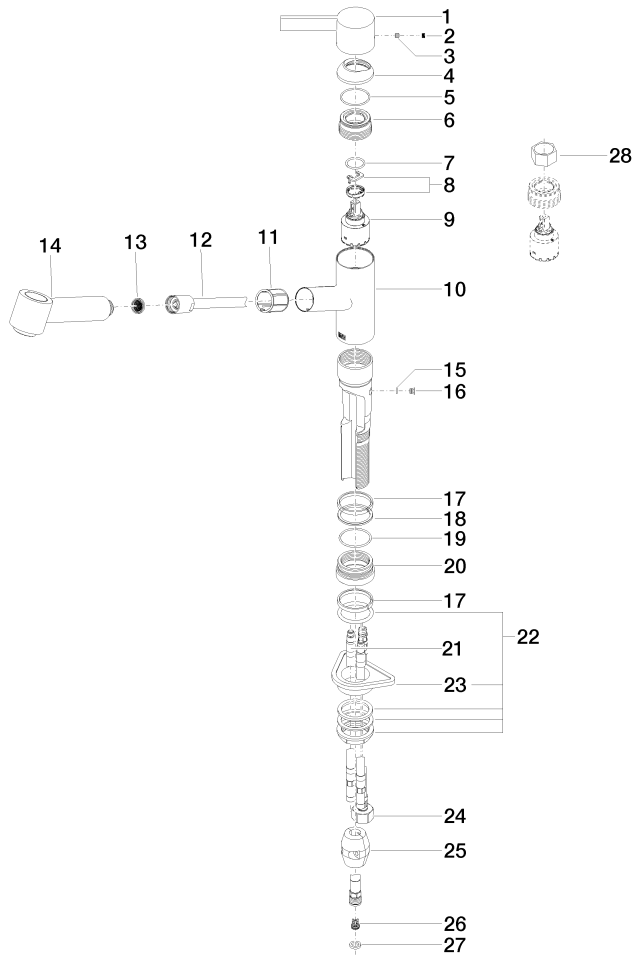

33 870 760

- 225mm projection
- pivotable spout 130°
- air-enriched flow and spray flow
- height of mixer 167 mm
- height up to aerator 137 mm
- hole diameter 35 mm
- fabric braided hose 1500 mm
- max. flow 8.3 l/min at 3 bar flow pressure
- lead-free
- This product can help a building meet the requirements of Green Building Rating Systems, e.g. LEED®, BREEAM®, DGNB

**Recommended miscellaneous**

**Strainer waste with control handle - Brushed Platinum** 10 712 970-06

**Recommended miscellaneous**

**Dispenser without rosette - Brushed Platinum** 82 424 970-06

33 870 760

**Flow rate chart**

**Certificates**

ETA\_20612.

LGA\_19873.

GDV\_0400277.

Belgaqua\_22\_277\_2  
7\_3.

33 870 760

Parts for other finishes can be found here: [Chrome](#)

33 870 760

Spare parts list

No.	Item Number	Name	Quantity used	Delivery time
1	09 20 76 001-06	handle	1	10
2	90 31 20 109 00 90	plug	1	2
3	90 31 11 030 00 90	pin	1	2
4	09 28 30 012-06	cover	1	10
5	09 14 10 102 90	seal	1	2
6	09 24 04 270 90	nut	1	2
7	09 14 10 031 90	seal	1	2
8	90 28 10 148 00 90	accessories	1	2
9	90 15 05 064 00 90	cartridge	1	2
10	09 19 76 001-06	sleeve	1	10
11	09 18 40 099 90	sleeve	1	2
12	90 30 02 062 00-06	hose	1	10
13	09 23 01 039 90	sieve	1	2
14	90 12 11 098 00-06	shower	1	10
15	09 14 10 001 90	seal	1	2
16	09 30 30 113 20 90	screw	1	2
17	09 14 15 029 90	ring	2	2
18	09 28 10 144 90	ring	1	2
19	09 14 10 034 90	seal	1	2
20	09 27 76 001-06	rosette	1	10
21	04 30 04 018 00 90	hose	2	60
22	04 23 10 044 02 90	fixing set	1	2
23	09 18 40 090 90	sleeve	1	2
24	04 30 04 029 00 90	hose	1	2
25	04 21 50 005 00 90	accessories	1	2
26	09 23 01 131 90	back-flow preventer	1	2
27	90 14 20 019 00 90	seal	1	2
28	90 30 09 031 00 90	key	1	2