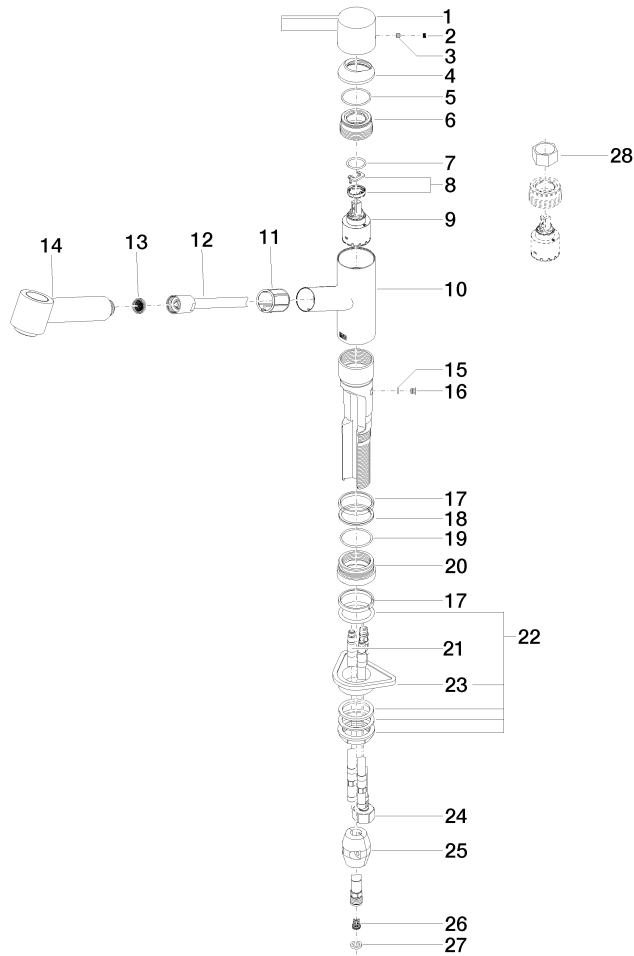

ENO Single-lever mixer Pull-out with spray function - Brushed Durabron (23kt Gold)

ENO

33 870 760

- 225mm projection
 - pivotable spout 130°
 - air-enriched flow and spray flow
 - height of mixer 167 mm
 - height up to aerator 137 mm
 - hole diameter 35 mm
 - fabric braided hose 1500 mm
 - max. flow 8.3 l/min at 3 bar flow pressure
 - lead-free
 - This product can help a building meet the requirements of Green Building Rating Systems, e.g. LEED®, BREEAM®, DGNB
- Intrinsic protection against back flow.

Flow rate chart

Certificates

ETA_20612.

LGA_19873.

GDV_0400277.

Belgaqua_22_277_2
7_3.

ENO Single-lever mixer Pull-out with spray function - Brushed Durabronz (23kt Gold)

ENO

33 870 760

Parts for other finishes can be found here: [Chrome](#)

ENO Single-lever mixer Pull-out with spray function - Brushed Durabronz (23kt Gold)

ENO

33 870 760

Spare parts list

No.	Item Number	Name	Quantity used	Delivery time
1	09 20 76 001-28	handle	1	20
2	90 31 20 109 00 90	plug	1	2
3	90 31 11 030 00 90	pin	1	2
4	09 28 30 012-28	cover	1	20
5	09 14 10 102 90	seal	1	2
6	09 24 04 270 90	nut	1	2
7	09 14 10 031 90	seal	1	2
8	90 28 10 148 00 90	accessories	1	2
9	90 15 05 064 00 90	cartridge	1	2
10	09 19 76 001-28	sleeve	1	20
11	09 18 40 099 90	sleeve	1	2
12	90 30 02 062 00-28	hose	1	20
13	09 23 01 039 90	sieve	1	2
14	90 12 11 098 00-28	shower	1	20
15	09 14 10 001 90	seal	1	2
16	09 30 30 113 20 90	screw	1	2
17	09 14 15 029 90	ring	2	2
18	09 28 10 144 90	ring	1	2
19	09 14 10 034 90	seal	1	2
20	09 27 76 001-28	rosette	1	20
21	04 30 04 018 00 90	hose	2	60
22	04 23 10 044 02 90	fixing set	1	2
23	09 18 40 090 90	sleeve	1	2
24	04 30 04 029 00 90	hose	1	2
25	04 21 50 005 00 90	accessories	1	2
26	09 23 01 131 90	back-flow preventer	1	2
27	90 14 20 019 00 90	seal	1	2
28	90 30 09 031 00 90	key	1	2