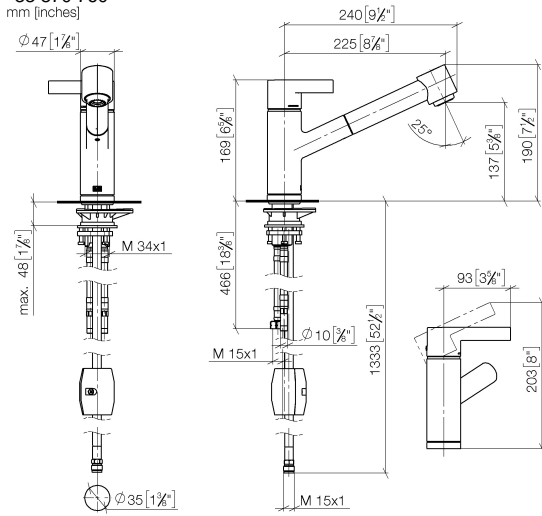

ENO Single-lever mixer Pull-out with spray function - Brushed Durabron (23kt Gold)

ENO

33 870 760

- 225mm projection
 - pivotable spout 130°
 - air-enriched flow and spray flow
 - height of mixer 167 mm
 - height up to aerator 137 mm
 - hole diameter 35 mm
 - fabric braided hose 1500 mm
 - max. flow 8.3 l/min at 3 bar flow pressure
 - lead-free
 - This product can help a building meet the requirements of Green Building Rating Systems, e.g. LEED®, BREEAM®, DGNB
- Intrinsic protection against back flow.

Flow rate chart

Certificates

ETA_20612.

LGA_19873.

GDV_0400277.

Belgaqua_22_277_2
7_3.

ENO Single-lever mixer Pull-out with spray function - Brushed Durabronz (23kt Gold)

ENO

33 870 760

Parts for other finishes can be found here: [Chrome](#)

ENO Single-lever mixer Pull-out with spray function - Brushed Durabronz (23kt Gold)

ENO

33 870 760

Spare parts list

No.	Item Number	Name	Quantity used	Delivery time
1	09 20 76 001-28	handle	1	20
2	90 31 20 109 00 90	plug	1	2
3	90 31 11 030 00 90	pin	1	2
4	09 28 30 012-28	cover	1	20
5	09 14 10 102 90	seal	1	2
6	09 24 04 270 90	nut	1	2
7	09 14 10 031 90	seal	1	2
8	90 28 10 148 00 90	accessories	1	2
9	90 15 05 064 00 90	cartridge	1	2
10	09 19 76 001-28	sleeve	1	20
11	09 18 40 099 90	sleeve	1	2
12	90 30 02 062 00-28	hose	1	20
13	09 23 01 039 90	sieve	1	2
14	90 12 11 098 00-28	shower	1	20
15	09 14 10 001 90	seal	1	2
16	09 30 30 113 20 90	screw	1	2
17	09 14 15 029 90	ring	2	2
18	09 28 10 144 90	ring	1	2
19	09 14 10 034 90	seal	1	2
20	09 27 76 001-28	rosette	1	20
21	04 30 04 018 00 90	hose	2	60
22	04 23 10 044 02 90	fixing set	1	2
23	09 18 40 090 90	sleeve	1	2
24	04 30 04 029 00 90	hose	1	2
25	04 21 50 005 00 90	accessories	1	2
26	09 23 01 131 90	back-flow preventer	1	2
27	90 14 20 019 00 90	seal	1	2
28	90 30 09 031 00 90	key	1	2