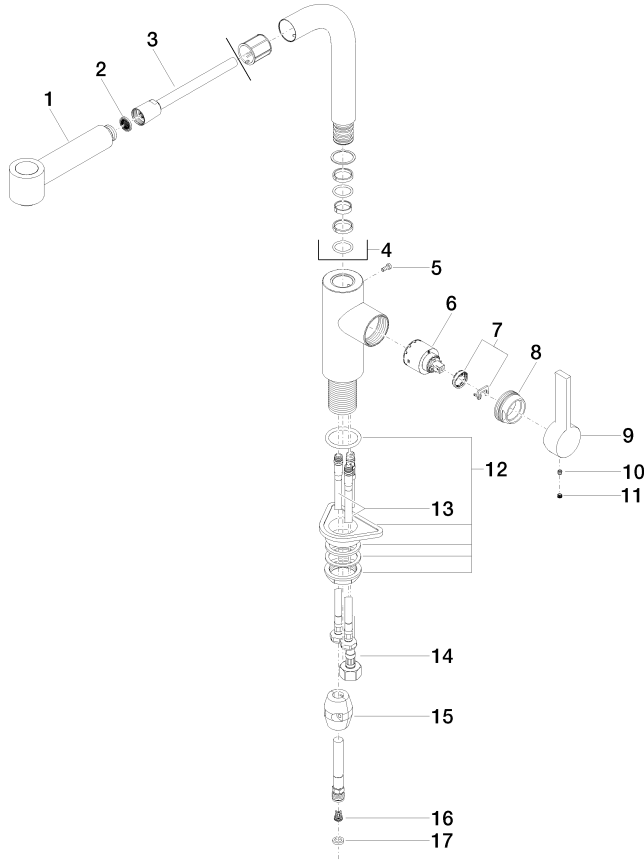

**ELIO Single-lever mixer Pull-out with spray function - Brushed Durabron (23kt Gold)**

ELIO

33 870 790

- 235mm projection
  - pivotable spout 360°
  - air-enriched flow and spray flow
  - height of mixer 342 mm
  - height up to aerator 292 mm
  - hole diameter 35 mm
  - fabric braided hose 1500 mm
  - max. flow 8 l/min at 3 bar flow pressure
  - lead-free
  - This product can help a building meet the requirements of Green Building Rating Systems, e.g. LEED®, BREEAM®, DGNB
- Intrinsic protection against back flow.

**Recommended miscellaneous**

**Strainer waste with control handle** 10 712 970-28  
- Brushed Durabron (23kt Gold)

**Recommended miscellaneous**

**Dispenser without rosette** 82 424 970-28  
- Brushed Durabron (23kt Gold)

33 870 790  
mm [inches]

**Flow rate chart**

**Certificates**

LGA\_18252.      Belgaqua\_21-379-      GDV\_0400277.  
27\_3.

33 870 790  
Parts for other finishes can be found here: [Chrome](#)

**Spare parts list**

No.	Item Number	Name	Quantity used	Delivery time
1	90 12 11 098 00-28	shower	1	20
2	09 23 01 039 90	sieve	1	2
3	90 30 02 062 00-28	hose	1	20
4	90 28 22 186 00-28	spout	1	20
5	09 30 30 054 90	screw	1	2
6	90 15 05 061 00 90	cartridge	1	60
7	90 28 10 148 00 90	accessories	1	2
8	09 24 04 141-28	nut	1	20
9	09 20 79 040-28	handle	1	20
10	90 31 11 030 00 90	pin	1	2
11	90 31 20 109 00 90	plug	1	2
12	04 23 10 044 02 90	fixing set	1	2
13	04 30 04 104 00 90	hose	2	2
14	04 30 04 029 00 90	hose	1	2
15	04 21 50 005 00 90	accessories	1	2
16	09 23 01 131 90	back-flow preventer	1	2
17	90 14 20 019 00 90	seal	1	2