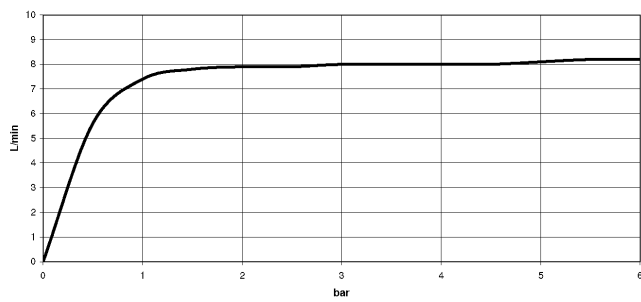

**ELIO Single-lever mixer Pull-out with spray function - Brushed Durabron (23kt Gold)**

ELIO

33 870 790

- 235mm projection
  - pivotable spout 360°
  - air-enriched flow and spray flow
  - height of mixer 342 mm
  - height up to aerator 292 mm
  - hole diameter 35 mm
  - fabric braided hose 1500 mm
  - max. flow 8 l/min at 3 bar flow pressure
  - lead-free
  - This product can help a building meet the requirements of Green Building Rating Systems, e.g. LEED®, BREEAM®, DGNB
- Intrinsic protection against back flow.

33 870 790  
mm [inches]

**Flow rate chart**

**Certificates**

LGA\_18252.      Belgaqua\_21-379-      GDV\_0400277.  
27\_3.

33 870 790  
Parts for other finishes can be found here: [Chrome](#)

**Spare parts list**