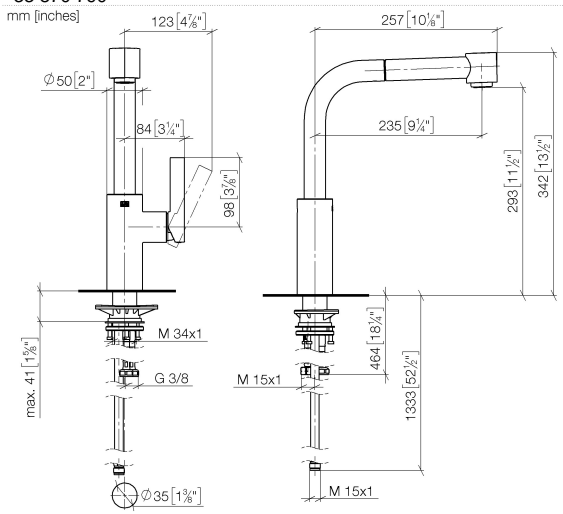

ELIO Single-lever mixer Pull-out with spray function - Brushed Champagne (22kt Gold)

ELIO

33 870 790

- 235mm projection
- pivotable spout 360°
- air-enriched flow and spray flow
- height of mixer 342 mm
- height up to aerator 292 mm
- hole diameter 35 mm
- fabric braided hose 1500 mm
- max. flow 8 l/min at 3 bar flow pressure
- lead-free
- This product can help a building meet the requirements of Green Building Rating Systems, e.g. LEED®, BREEAM®, DGNB

33 870 790

mm [inches]

Flow rate chart

Certificates

GDV_0400277.

**ELIO Single-lever mixer Pull-out with spray function - Brushed Champagne
(22kt Gold)**

ELIO

33 870 790
Parts for other
finishes can be found
here: [Chrome](#)