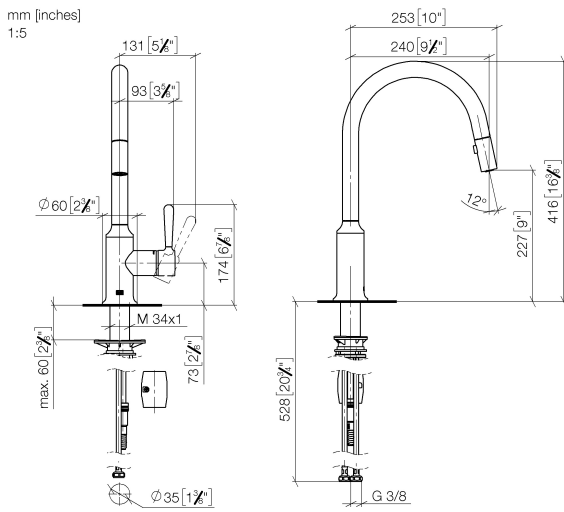

33 870 809

- 240mm projection
- pivotable spout 360°
- Optional swivel limiter available with swivel limiter set 12 823 970 90
- air-enriched flow and spray flow
- 1800 mm metal shower hose
- sprayface with anti-scaling system
- max. flow 8 l/min at 3 bar flow pressure
- lead-free
- This product can help a building meet the requirements of Green Building Rating Systems, e.g. LEED®, BREEAM®, DGNB

Recommended miscellaneous

Swivel limitation set -

12 823 970 90

Recommended miscellaneous

VAIA Dispenser with rosette - Platinum

82 434 809-08

33 870 809

Flow rate chart

Certificates

LGA\_28657.

Belgaqua\_24-005-  
27\_3.

33 870 809

**Spare parts list**

No.	Item Number	Name	Quantity used	Delivery time
1	90 28 22 397 00-08	spout	1	40
2	90 15 05 064 05 90	cartridge	1	2
3	09 14 10 190 90	seal	1	2
4	09 28 30 030-08	cover	1	40
5	90 20 80 052 00-08	handle	1	40
6	04 28 20 067 00 90	pipe	1	2
7	90 24 03 253 00 90	adaptor	1	2
8	04 30 02 120 00-85	hose	1	30
9	04 21 50 010 00 90	accessories	1	2
10	04 30 04 101 00 90	hose	2	2
11	04 30 11 040 00 90	fixing set	1	2
12	90 18 40 317 00-08	shower	1	40