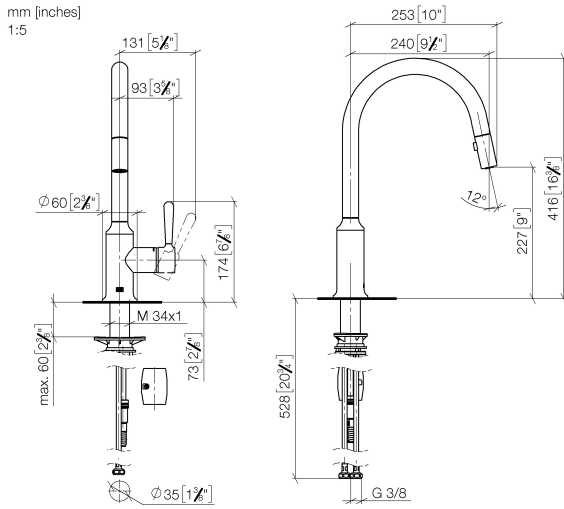

VAIA Single-lever mixer Pull-down with spray function - Dark Chrome

33 870 809 Product version from 7/1/2023