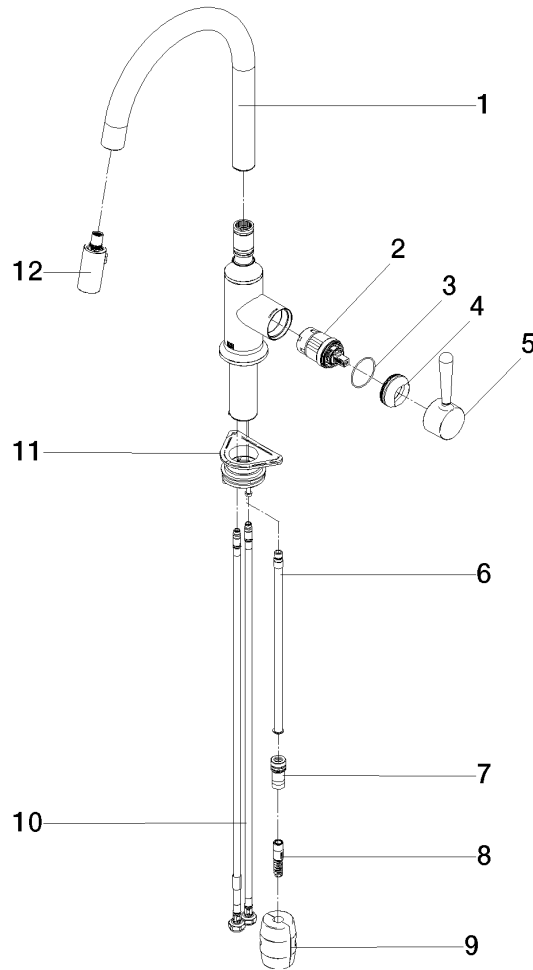

## VAIA Single-lever mixer Pull-down with spray function - Dark Chrome

33 870 809 Product version from 7/1/2023

- 240mm projection
- pivotable spout 360°
- Optional swivel limiter available with swivel limiter set 12 823 970 90
- air-enriched flow and spray flow
- 1800 mm metal shower hose
- sprayface with anti-scaling system
- max. flow 8 l/min at 3 bar flow pressure
- lead-free
- Flow modes can be changed while the water is running
- This product can help a building meet the requirements of Green Building Rating Systems, e.g. LEED®, BREEAM®, DGNB

### Certificates

---

LGA\_28

Belgaqua\_24-005-2

**VAIA Single-lever mixer Pull-down with spray function - Dark Chrome**

33 870 809 Product version from 7/1/2023

**Spare parts list**

No.	Item Number	Name	Quantity used	Delivery time
1	90 28 22 397 00-19	spout	1	20
2	90 15 05 064 05 90	cartridge	1	2
3	09 14 10 190 90	seal	1	2
4	09 28 30 030-19	cover	1	60
5	90 20 80 052 00-19	handle	1	20
6	04 28 20 067 00 90	pipe	1	2
7	90 24 03 253 00 90	adaptor	1	2
8	04 30 02 120 00-85	hose	1	10
9	04 21 50 010 00 90	accessories	1	2
10	04 30 04 101 00 90	hose	2	2
11	04 30 11 040 00 90	fixing set	1	2
12	90 18 40 317 00-19	shower	1	20