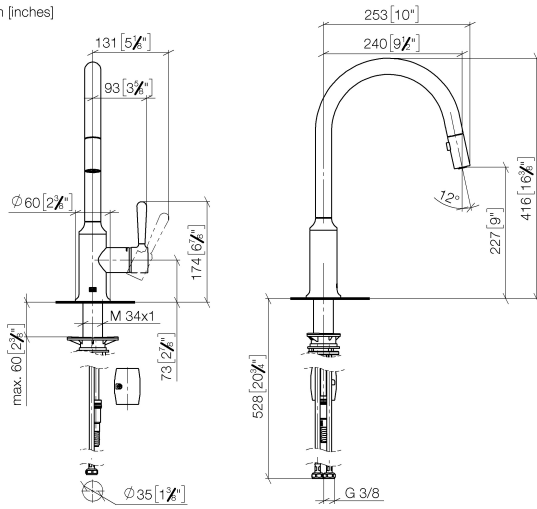

VAIA Single-lever mixer Pull-down with spray function - Brushed Durabross (23kt Gold)

VAIA

33 870 809

- 240mm projection
- pivotable spout 360°
- Optional swivel limiter available with swivel limiter set 12 823 970 90
- air-enriched flow and spray flow
- 1800 mm metal shower hose
- sprayface with anti-scaling system
- max. flow 8 l/min at 3 bar flow pressure
- lead-free
- This product can help a building meet the requirements of Green Building Rating Systems, e.g. LEED®, BREEAM®, DGNB

Recommended miscellaneous

Swivel limitation set -

12 823 970 90

Recommended miscellaneous

**VAIA Dispenser with rosette -
Brushed Durabross (23kt Gold)**

82 434 809-28

33 870 809

mm [inches]

1:5

Flow rate chart

Certificates

LGA_28657.

Belgaqua_24-005-
27_3.

33 870 809

Spare parts list

No.	Item Number	Name	Quantity used	Delivery time
1	90 28 22 397 00-28	spout	1	20
2	90 15 05 064 05 90	cartridge	1	2
3	09 14 10 190 90	seal	1	2
4	09 28 30 030-28	cover	1	20
5	90 20 80 052 00-28	handle	1	20
6	04 28 20 067 00 90	pipe	1	2
7	90 24 03 253 00 90	adaptor	1	2
8	04 30 02 120 00-85	hose	1	30
9	04 21 50 010 00 90	accessories	1	2
10	04 30 04 101 00 90	hose	2	2
11	04 30 11 040 00 90	fixing set	1	2
12	90 18 40 317 00-28	shower	1	20