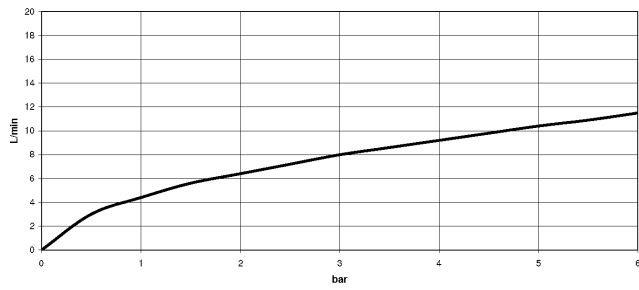

Recommended miscellaneous

Swivel limitation set -

12 823 970 90

Recommended miscellaneous

**VAIA Dispenser with rosette -
Brushed Durabross (23kt Gold)**

82 434 809-28

33 870 809

mm [inches]

1:5

Flow rate chart

Certificates

LGA_28657.

Belgaqua_24-005-
27_3.

33 870 809

Spare parts list

No.	Item Number	Name	Quantity used	Delivery time
1	90 28 22 397 00-28	spout	1	20
2	90 15 05 064 05 90	cartridge	1	2
3	09 14 10 190 90	seal	1	2
4	09 28 30 030-28	cover	1	20
5	90 20 80 052 00-28	handle	1	20
6	04 28 20 067 00 90	pipe	1	2
7	90 24 03 253 00 90	adaptor	1	2
8	04 30 02 120 00-85	hose	1	30
9	04 21 50 010 00 90	accessories	1	2
10	04 30 04 101 00 90	hose	2	2
11	04 30 11 040 00 90	fixing set	1	2
12	90 18 40 317 00-28	shower	1	20