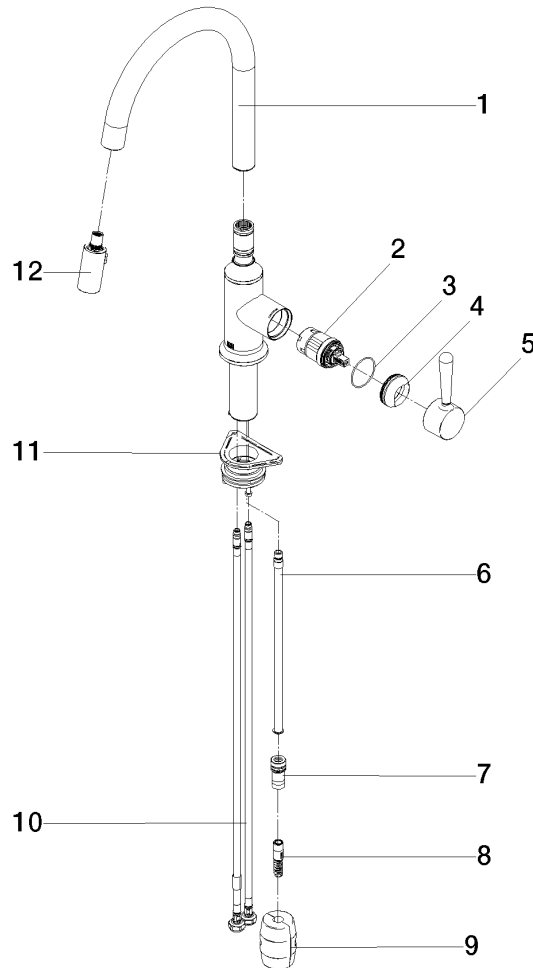

VAIA Single-lever mixer Pull-down with spray function - Brushed Durabross (23kt Gold)

VAIA

33 870 809

- 240mm projection
- pivotable spout 360°
- Optional swivel limiter available with swivel limiter set 12 823 970 90
- air-enriched flow and spray flow
- 1800 mm metal shower hose
- sprayface with anti-scaling system
- max. flow 8 l/min at 3 bar flow pressure
- lead-free
- This product can help a building meet the requirements of Green Building Rating Systems, e.g. LEED®, BREEAM®, DGNB

Recommended miscellaneous

Swivel limitation set -

12 823 970 90

Recommended miscellaneous

**VAIA Dispenser with rosette -
Brushed Durabross (23kt Gold)**

82 434 809-28

33 870 809

mm [inches]

1:5

Flow rate chart

Certificates

LGA_28657.

Belgaqua_24-005-
27_3.

33 870 809

Spare parts list

No.	Item Number	Name	Quantity used	Delivery time
1	90 28 22 397 00-28	spout	1	20
2	90 15 05 064 05 90	cartridge	1	2
3	09 14 10 190 90	seal	1	2
4	09 28 30 030-28	cover	1	20
5	90 20 80 052 00-28	handle	1	20
6	04 28 20 067 00 90	pipe	1	2
7	90 24 03 253 00 90	adaptor	1	2
8	04 30 02 120 00-85	hose	1	30
9	04 21 50 010 00 90	accessories	1	2
10	04 30 04 101 00 90	hose	2	2
11	04 30 11 040 00 90	fixing set	1	2
12	90 18 40 317 00-28	shower	1	20