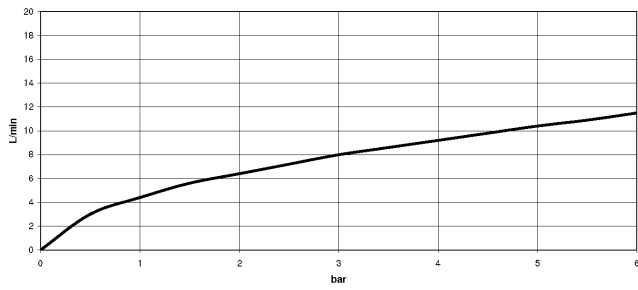

33 870 809

- 240mm projection
- pivotable spout 360°
- Optional swivel limiter available with swivel limiter set 12 823 970 90
- air-enriched flow and spray flow
- 1800 mm metal shower hose
- sprayface with anti-scaling system
- max. flow 8 l/min at 3 bar flow pressure
- lead-free
- This product can help a building meet the requirements of Green Building Rating Systems, e.g. LEED®, BREEAM®, DGNB

Recommended miscellaneous

Swivel limitation set -

12 823 970 90

Recommended miscellaneous

VAIA Dispenser with rosette -
Matte Black

82 434 809-33

33 870 809

Flow rate chart