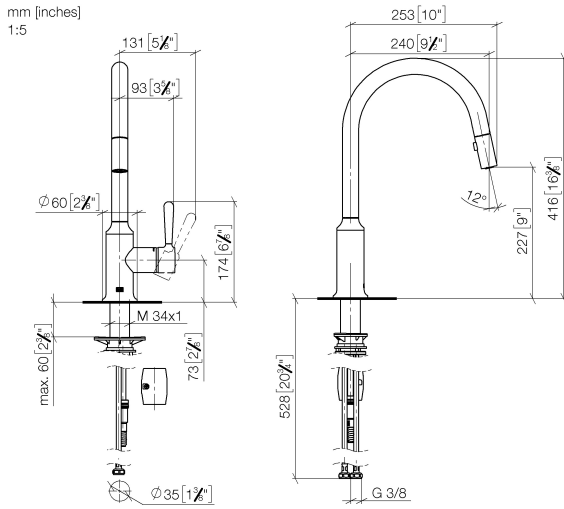

33 870 809

- 240mm projection
- pivotable spout 360°
- Optional swivel limiter available with swivel limiter set 12 823 970 90
- air-enriched flow and spray flow
- 1800 mm metal shower hose
- sprayface with anti-scaling system
- max. flow 8 l/min at 3 bar flow pressure
- lead-free
- This product can help a building meet the requirements of Green Building Rating Systems, e.g. LEED®, BREEAM®, DGNB

Recommended miscellaneous

Swivel limitation set -

12 823 970 90

Recommended miscellaneous

VAIA Dispenser with rosette -
Matte Black

82 434 809-33

33 870 809

Flow rate chart

Certificates

LGA_28657.

Belgaqua_24-005-
27_3.

33 870 809

Spare parts list

No.	Item Number	Name	Quantity used	Delivery time
1	90 28 22 397 00-33	spout	1	30
2	90 15 05 064 05 90	cartridge	1	2
3	09 14 10 190 90	seal	1	2
4	09 28 30 030-33	cover	1	2
5	90 20 80 052 00-33	handle	1	30
6	04 28 20 067 00 90	pipe	1	2
7	90 24 03 253 00 90	adaptor	1	2
8	04 30 02 120 00-85	hose	1	30
9	04 21 50 010 00 90	accessories	1	2
10	04 30 04 101 00 90	hose	2	2
11	04 30 11 040 00 90	fixing set	1	2
12	90 18 40 317 00-33	shower	1	30