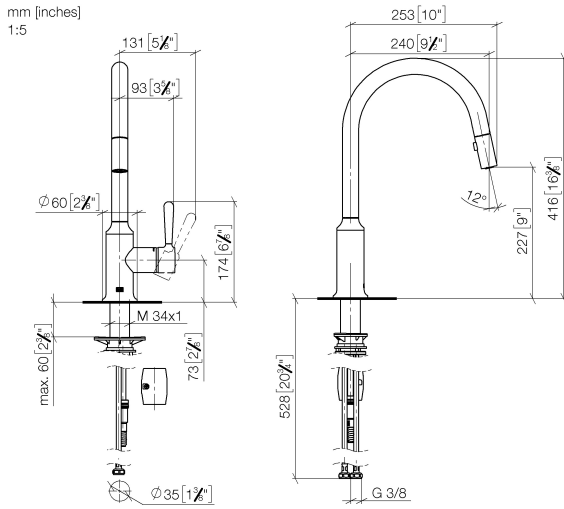

33 870 809

- 240mm projection
- pivotable spout 360°
- Optional swivel limiter available with swivel limiter set 12 823 970 90
- air-enriched flow and spray flow
- 1800 mm metal shower hose
- sprayface with anti-scaling system
- max. flow 8 l/min at 3 bar flow pressure
- lead-free
- This product can help a building meet the requirements of Green Building Rating Systems, e.g. LEED®, BREEAM®, DGNB

Recommended miscellaneous

Swivel limitation set -

12 823 970 90

Recommended miscellaneous

VAIA Dispenser with rosette -
Brushed Dark Platinum

82 434 809-99

33 870 809

Flow rate chart

Certificates

LGA_28657.

Belgaqua_24-005-
27_3.

33 870 809

Spare parts list

No.	Item Number	Name	Quantity used	Delivery time
1	90 28 22 397 00-99	spout	1	30
2	90 15 05 064 05 90	cartridge	1	2
3	09 14 10 190 90	seal	1	2
4	09 28 30 030-99	cover	1	30
5	90 20 80 052 00-99	handle	1	30
6	04 28 20 067 00 90	pipe	1	2
7	90 24 03 253 00 90	adaptor	1	2
8	04 30 02 120 00-85	hose	1	30
9	04 21 50 010 00 90	accessories	1	2
10	04 30 04 101 00 90	hose	2	2
11	04 30 11 040 00 90	fixing set	1	2
12	90 18 40 317 00-99	shower	1	30