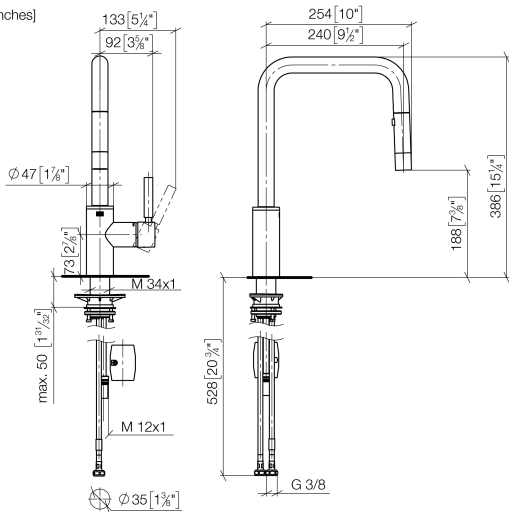

META SQUARE Single-lever mixer Pull-down with spray function - Brushed Platinum

META SQUARE

33 870 861

- 240mm projection
- pivotable spout 360°
- Optional swivel limiter available with swivel limiter set 12 823 970 90
- laminar and spray flow
- 1800 mm metal shower hose
- sprayface with anti-scaling system
- max. flow 10.4 l/min at 3 bar flow pressure
- lead-free
- This product can help a building meet the requirements of Green Building Rating Systems, e.g. LEED®, BREEAM®, DGNB

82 424 970-06

33 870 861

mm [inches]

1:5

Flow rate chart

Certificates

LGA_38641.

Belgaqua_24-005-27_3.

33 870 861

Spare parts list

No.	Item Number	Name	Quantity used	Delivery time
1	90 12 11 148 00-06	shower	1	10
2	04 30 02 120 00-85	hose	1	30
3	90 28 22 308 00-06	spout	1	-
Spare part can no longer be ordered, please order the replacement item				
4	09 28 10 160 90	ring	2	2
5	09 18 40 186 90	sleeve	1	2
6	90 15 05 064 05 90	cartridge	1	2
7	09 14 10 190 90	seal	1	2
8	09 28 30 030-06	cover	1	10
9	90 20 66 027 00-06	handle	1	10
10	04 30 11 040 00 90	fixing set	1	2
11	09 20 93 056 90	insert	1	2
12	04 30 04 100 00 90	hose	2	2
13	04 28 20 067 00 90	pipe	1	2
14	90 24 03 253 00 90	adaptor	1	2
15	04 21 50 010 00 90	accessories	1	2