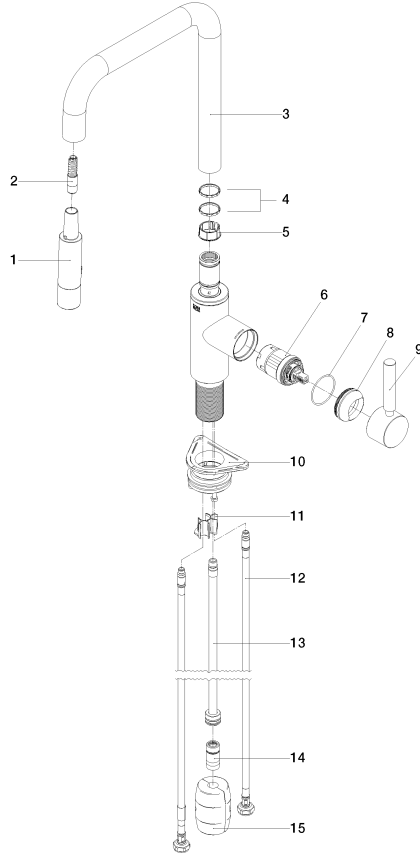

META SQUARE Single-lever mixer Pull-down with spray function - Dark Chrome

33 870 861 Product version from 2/1/2023

- 240mm projection
- pivotable spout 360°
- Optional swivel limiter available with swivel limiter set 12 823 970 90
- laminar and spray flow
- 1800 mm metal shower hose
- sprayface with anti-scaling system
- max. flow 10.4 l/min at 3 bar flow pressure
- lead-free
- Flow modes can be changed while the water is running
- This product can help a building meet the requirements of Green Building Rating Systems, e.g. LEED®, BREEAM®, DGNB

10 712 970-19

META SQUARE Single-lever mixer Pull-down with spray function - Dark Chrome

33 870 861 Product version from 2/1/2023

mm [inches]

1:5

Flow rate chart

Codes & Standards

DIN 4109

EN 1717

ISO 3822

Ü-Zeichen

META SQUARE Single-lever mixer Pull-down with spray function - Dark Chrome

33 870 861 Product version from 2/1/2023

Certificates

LGA_38

Belgaqua_24-005-2

META SQUARE Single-lever mixer Pull-down with spray function - Dark Chrome

33 870 861 Product version from 2/1/2023

Spare parts list

No.	Item Number	Name	Quantity used	Delivery time
1	90 12 11 148 00-19	shower	1	20
2	04 30 02 120 00-85	hose	1	10
3	90 28 22 308 00-19	spout	1	-
Spare part can no longer be ordered, please order the replacement item				
4	09 28 10 160 90	ring	2	2
5	09 18 40 186 90	sleeve	1	2
6	90 15 05 064 05 90	cartridge	1	2
7	09 14 10 190 90	seal	1	2
8	09 28 30 030-19	cover	1	60
9	90 20 66 027 00-19	handle	1	20
10	04 30 11 040 00 90	fixing set	1	2
11	09 20 93 056 90	insert	1	2
12	04 30 04 100 00 90	hose	2	2
13	04 28 20 067 00 90	pipe	1	2
14	90 24 03 253 00 90	adaptor	1	2
15	04 21 50 010 00 90	accessories	1	2