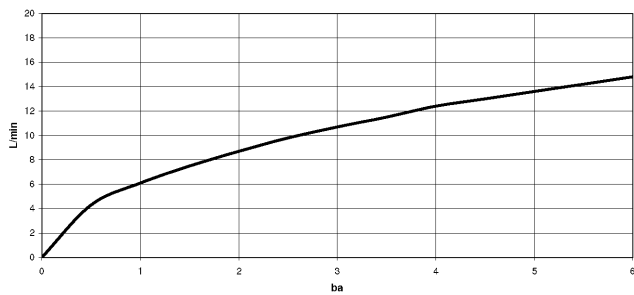

META SQUARE Single-lever mixer Pull-down with spray function - Dark Chrome

33 870 861 Product version from 2/1/2023

- 240mm projection
- pivotable spout 360°
- Optional swivel limiter available with swivel limiter set 12 823 970 90
- laminar and spray flow
- 1800 mm metal shower hose
- sprayface with anti-scaling system
- max. flow 10.4 l/min at 3 bar flow pressure
- lead-free
- Flow modes can be changed while the water is running
- This product can help a building meet the requirements of Green Building Rating Systems, e.g. LEED®, BREEAM®, DGNB

10 712 970-19

META SQUARE Single-lever mixer Pull-down with spray function - Dark Chrome

33 870 861 Product version from 2/1/2023

mm [inches]

1:5

Flow rate chart

Codes & Standards

DIN 4109