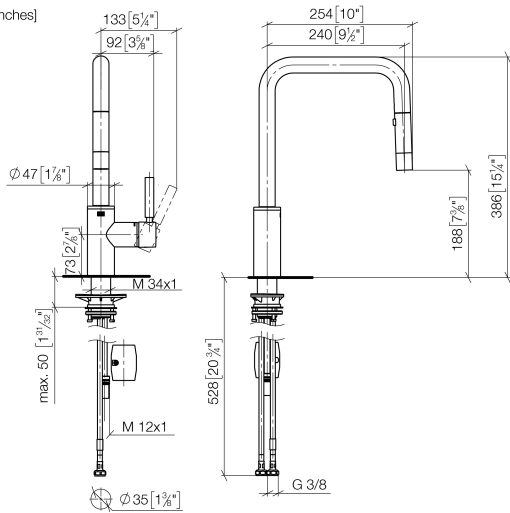

META SQUARE Single-lever mixer Pull-down with spray function - Dark Chrome

33 870 861 Product version from 2/1/2023

- 240mm projection
- pivotable spout 360°
- Optional swivel limiter available with swivel limiter set 12 823 970 90
- laminar and spray flow
- 1800 mm metal shower hose
- sprayface with anti-scaling system
- max. flow 10.4 l/min at 3 bar flow pressure
- lead-free
- Flow modes can be changed while the water is running
- This product can help a building meet the requirements of Green Building Rating Systems, e.g. LEED®, BREEAM®, DGNB

10 712 970-19

META SQUARE Single-lever mixer Pull-down with spray function - Dark Chrome

33 870 861 Product version from 2/1/2023

mm [inches]

1:5

Flow rate chart

Codes & Standards

DIN 4109

EN 1717

ISO 3822

Ü-Zeichen

META SQUARE Single-lever mixer Pull-down with spray function - Dark Chrome

33 870 861 Product version from 2/1/2023

Certificates

LGA_38

Belgaqua_24-005-2

META SQUARE Single-lever mixer Pull-down with spray function - Dark Chrome

33 870 861 Product version from 2/1/2023

Spare parts list

No.	Item Number	Name	Quantity used	Delivery time
1	90 12 11 148 00-19	shower	1	20
2	04 30 02 120 00-85	hose	1	10
3	90 28 22 308 00-19	spout	1	-
Spare part can no longer be ordered, please order the replacement item				
4	09 28 10 160 90	ring	2	2
5	09 18 40 186 90	sleeve	1	2
6	90 15 05 064 05 90	cartridge	1	2
7	09 14 10 190 90	seal	1	2
8	09 28 30 030-19	cover	1	60
9	90 20 66 027 00-19	handle	1	20
10	04 30 11 040 00 90	fixing set	1	2
11	09 20 93 056 90	insert	1	2
12	04 30 04 100 00 90	hose	2	2
13	04 28 20 067 00 90	pipe	1	2
14	90 24 03 253 00 90	adaptor	1	2
15	04 21 50 010 00 90	accessories	1	2