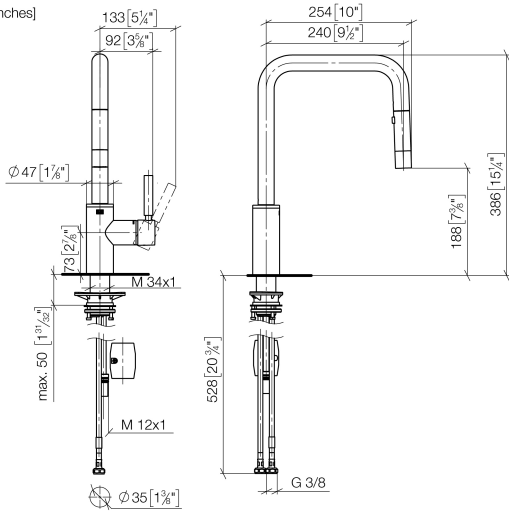

META SQUARE Single-lever mixer Pull-down with spray function - Brushed Durabron (23kt Gold)

META SQUARE

33 870 861

- 240mm projection
- pivotable spout 360°
- Optional swivel limiter available with swivel limiter set 12 823 970 90
- laminar and spray flow
- 1800 mm metal shower hose
- sprayface with anti-scaling system
- max. flow 10.4 l/min at 3 bar flow pressure
- lead-free
- This product can help a building meet the requirements of Green Building Rating Systems, e.g. LEED®, BREEAM®, DGNB

33 870 861

mm [inches]

1:5

Flow rate chart

Certificates

LGA_38641.

Belgaqua_24-005-27_3.

33 870 861

Spare parts list

No.	Item Number	Name	Quantity used	Delivery time
1	90 12 11 148 00-28	shower	1	20
2	04 30 02 120 00-85	hose	1	30
3	90 28 22 308 00-28	spout	1	-
Spare part can no longer be ordered, please order the replacement item				
4	09 28 10 160 90	ring	2	2
5	09 18 40 186 90	sleeve	1	2
6	90 15 05 064 05 90	cartridge	1	2
7	09 14 10 190 90	seal	1	2
8	09 28 30 030-28	cover	1	20
9	90 20 66 027 00-28	handle	1	20
10	04 30 11 040 00 90	fixing set	1	2
11	09 20 93 056 90	insert	1	2
12	04 30 04 100 00 90	hose	2	2
13	04 28 20 067 00 90	pipe	1	2
14	90 24 03 253 00 90	adaptor	1	2
15	04 21 50 010 00 90	accessories	1	2