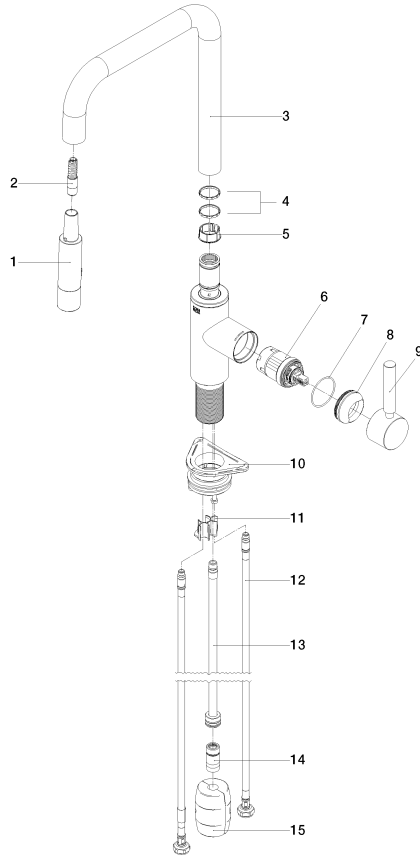

META SQUARE Single-lever mixer Pull-down with spray function - Matte Black META SQUARE

33 870 861

- 240mm projection
- pivotable spout 360°
- Optional swivel limiter available with swivel limiter set 12 823 970 90
- laminar and spray flow
- 1800 mm metal shower hose
- sprayface with anti-scaling system
- max. flow 10.4 l/min at 3 bar flow pressure
- lead-free
- This product can help a building meet the requirements of Green Building Rating Systems, e.g. LEED®, BREEAM®, DGNB

Recommended miscellaneous

	Swivel limitation set -	12 823 970 90
---	--------------------------------	---------------

Recommended miscellaneous

	Dispenser without rosette - Matte Black	82 424 970-33
---	--	---------------

Recommended miscellaneous

	Strainer waste with control handle - Matte Black	10 712 970-33
---	---	---------------

33 870 861

Flow rate chart

Certificates

LGA_38641.

Belgaqua_24-005-
27_3.

33 870 861

Spare parts list

No.	Item Number	Name	Quantity used	Delivery time
1	90 12 11 148 00-33	shower	1	30
2	04 30 02 120 00-85	hose	1	30
3	90 28 22 308 00-33	spout	1	-
Spare part can no longer be ordered, please order the replacement item				
4	09 28 10 160 90	ring	2	2
5	09 18 40 186 90	sleeve	1	2
6	90 15 05 064 05 90	cartridge	1	2
7	09 14 10 190 90	seal	1	2
8	09 28 30 030-33	cover	1	2
9	90 20 66 027 00-33	handle	1	30
10	04 30 11 040 00 90	fixing set	1	2
11	09 20 93 056 90	insert	1	2
12	04 30 04 100 00 90	hose	2	2
13	04 28 20 067 00 90	pipe	1	2
14	90 24 03 253 00 90	adaptor	1	2
15	04 21 50 010 00 90	accessories	1	2