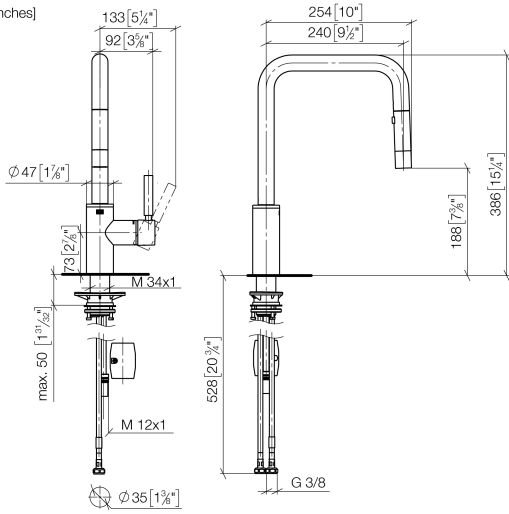

**META SQUARE Single-lever mixer Pull-down with spray function - Champagne (22kt Gold) META SQUARE**

33 870 861

- 240mm projection
- pivotable spout 360°
- Optional swivel limiter available with swivel limiter set 12 823 970 90
- laminar and spray flow
- 1800 mm metal shower hose
- sprayface with anti-scaling system
- max. flow 10.4 l/min at 3 bar flow pressure
- lead-free
- This product can help a building meet the requirements of Green Building Rating Systems, e.g. LEED®, BREEAM®, DGNB

10 712 970-47

**META SQUARE Single-lever mixer Pull-down with spray function - Champagne META SQUARE (22kt Gold)**

33 870 861

mm [inches]

1:5

**Flow rate chart**

**Certificates**

LGA\_38641.

### Spare parts list

No.	Item Number	Name	Quantity used	Delivery time
1	90 12 11 148 00-47	shower	1	-
Spare part can no longer be ordered, please order the replacement item				
2	04 30 02 120 00-85	hose	1	30
3	90 28 22 308 00-47	spout	1	-
Spare part can no longer be ordered, please order the replacement item				
4	09 28 10 160 90	ring	2	2
5	09 18 40 186 90	sleeve	1	2
6	90 15 05 064 05 90	cartridge	1	2
7	09 14 10 190 90	seal	1	2
8	09 28 30 030-47	cover	1	60
9	90 20 66 027 00-47	handle	1	30
10	04 30 11 040 00 90	fixing set	1	2
11	09 20 93 056 90	insert	1	2
12	04 30 04 100 00 90	hose	2	2
13	04 28 20 067 00 90	pipe	1	2
14	90 24 03 253 00 90	adaptor	1	2
15	04 21 50 010 00 90	accessories	1	2