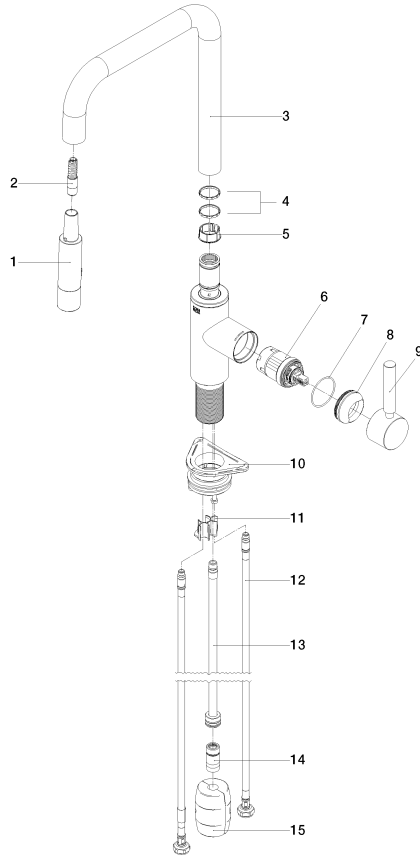

**META SQUARE Single-lever mixer Pull-down with spray function - Champagne (22kt Gold) META SQUARE**

33 870 861

- 240mm projection
- pivotable spout 360°
- Optional swivel limiter available with swivel limiter set 12 823 970 90
- laminar and spray flow
- 1800 mm metal shower hose
- sprayface with anti-scaling system
- max. flow 10.4 l/min at 3 bar flow pressure
- lead-free
- This product can help a building meet the requirements of Green Building Rating Systems, e.g. LEED®, BREEAM®, DGNB

10 712 970-47

**META SQUARE Single-lever mixer Pull-down with spray function - Champagne META SQUARE (22kt Gold)**

33 870 861

mm [inches]

1:5

**Flow rate chart**

**Certificates**

LGA\_38641.

### Spare parts list

No.	Item Number	Name	Quantity used	Delivery time
1	90 12 11 148 00-47	shower	1	-
Spare part can no longer be ordered, please order the replacement item				
2	04 30 02 120 00-85	hose	1	30
3	90 28 22 308 00-47	spout	1	-
Spare part can no longer be ordered, please order the replacement item				
4	09 28 10 160 90	ring	2	2
5	09 18 40 186 90	sleeve	1	2
6	90 15 05 064 05 90	cartridge	1	2
7	09 14 10 190 90	seal	1	2
8	09 28 30 030-47	cover	1	60
9	90 20 66 027 00-47	handle	1	30
10	04 30 11 040 00 90	fixing set	1	2
11	09 20 93 056 90	insert	1	2
12	04 30 04 100 00 90	hose	2	2
13	04 28 20 067 00 90	pipe	1	2
14	90 24 03 253 00 90	adaptor	1	2
15	04 21 50 010 00 90	accessories	1	2