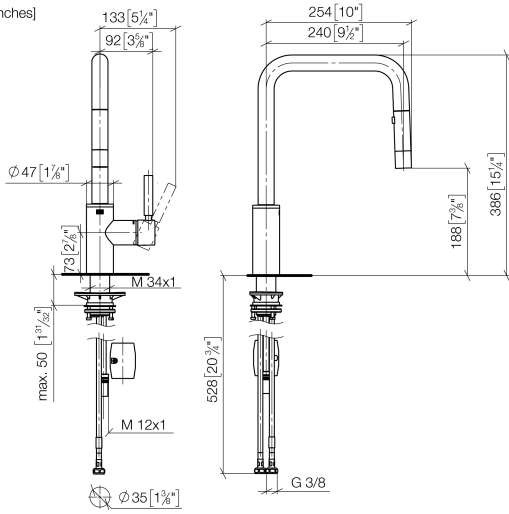

**META SQUARE Single-lever mixer Pull-down with spray function - Brushed Chrome**

META SQUARE

33 870 861

- 240mm projection
- pivotable spout 360°
- Optional swivel limiter available with swivel limiter set 12 823 970 90
- laminar and spray flow
- 1800 mm metal shower hose
- sprayface with anti-scaling system
- max. flow 10.4 l/min at 3 bar flow pressure
- lead-free
- This product can help a building meet the requirements of Green Building Rating Systems, e.g. LEED®, BREEAM®, DGNB

**Recommended miscellaneous**

**Swivel limitation set -**

12 823 970 90

**Recommended miscellaneous**

**Dispenser without rosette -  
Brushed Chrome**

82 424 970-93

**Recommended miscellaneous**

**Strainer waste with control handle -  
Brushed Chrome**

10 712 970-93

33 870 861

mm [inches]

1:5

**Flow rate chart**

**Certificates**

LGA\_38641.

Belgaqua\_24-005-  
27\_3.

### Spare parts list

No.	Item Number	Name	Quantity used	Delivery time
1	90 12 11 148 00-93	shower	1	20
2	04 30 02 120 00-85	hose	1	30
3	90 28 22 308 00-93	spout	1	-
Spare part can no longer be ordered, please order the replacement item				
4	09 28 10 160 90	ring	2	2
5	09 18 40 186 90	sleeve	1	2
6	90 15 05 064 05 90	cartridge	1	2
7	09 14 10 190 90	seal	1	2
8	09 28 30 030-93	cover	1	60
9	90 20 66 027 00-93	handle	1	20
10	04 30 11 040 00 90	fixing set	1	2
11	09 20 93 056 90	insert	1	2
12	04 30 04 100 00 90	hose	2	2
13	04 28 20 067 00 90	pipe	1	2
14	90 24 03 253 00 90	adaptor	1	2
15	04 21 50 010 00 90	accessories	1	2