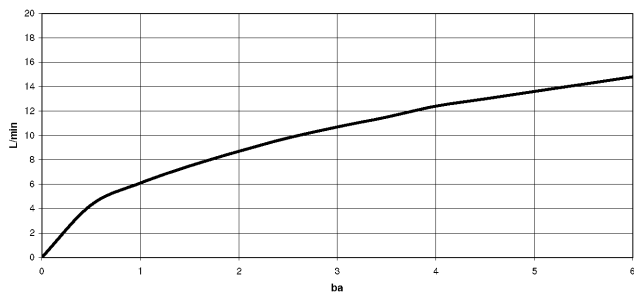

**META SQUARE Single-lever mixer Pull-down with spray function - Brushed Dark Platinum**

META SQUARE

33 870 861

- 240mm projection
- pivotable spout 360°
- Optional swivel limiter available with swivel limiter set 12 823 970 90
- laminar and spray flow
- 1800 mm metal shower hose
- sprayface with anti-scaling system
- max. flow 10.4 l/min at 3 bar flow pressure
- lead-free
- This product can help a building meet the requirements of Green Building Rating Systems, e.g. LEED®, BREEAM®, DGNB

**Dispenser without rosette - Brushed Dark Platinum**

82 424 970-99

33 870 861

mm [inches]

1:5

**Flow rate chart**

**Certificates**

LGA\_38641.