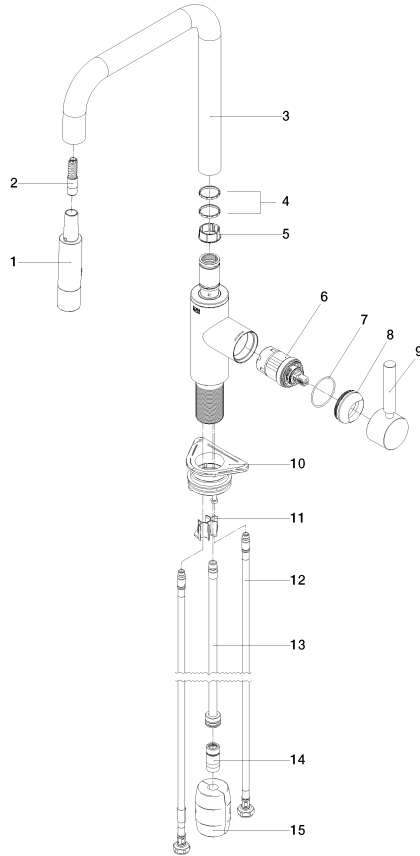

**META SQUARE Single-lever mixer Pull-down with spray function - Brushed Dark Platinum**

META SQUARE

33 870 861

- 240mm projection
- pivotable spout 360°
- Optional swivel limiter available with swivel limiter set 12 823 970 90
- laminar and spray flow
- 1800 mm metal shower hose
- sprayface with anti-scaling system
- max. flow 10.4 l/min at 3 bar flow pressure
- lead-free
- This product can help a building meet the requirements of Green Building Rating Systems, e.g. LEED®, BREEAM®, DGNB

**Recommended miscellaneous**

**Swivel limitation set -**

12 823 970 90

**Recommended miscellaneous**

**Strainer waste with control handle - Brushed Dark Platinum**

10 712 970-99

**Recommended miscellaneous**

**Dispenser without rosette - Brushed Dark Platinum**

82 424 970-99

33 870 861

mm [inches]

1:5

**Flow rate chart**

**Certificates**

LGA\_38641.

Belgaqua\_24-005-27\_3.

33 870 861

**Spare parts list**

No.	Item Number	Name	Quantity used	Delivery time
1	90 12 11 148 00-99	shower	1	30
2	04 30 02 120 00-85	hose	1	30
3	90 28 22 308 00-99	spout	1	-
Spare part can no longer be ordered, please order the replacement item				
4	09 28 10 160 90	ring	2	2
5	09 18 40 186 90	sleeve	1	2
6	90 15 05 064 05 90	cartridge	1	2
7	09 14 10 190 90	seal	1	2
8	09 28 30 030-99	cover	1	30
9	90 20 66 027 00-99	handle	1	30
10	04 30 11 040 00 90	fixing set	1	2
11	09 20 93 056 90	insert	1	2
12	04 30 04 100 00 90	hose	2	2
13	04 28 20 067 00 90	pipe	1	2
14	90 24 03 253 00 90	adaptor	1	2
15	04 21 50 010 00 90	accessories	1	2