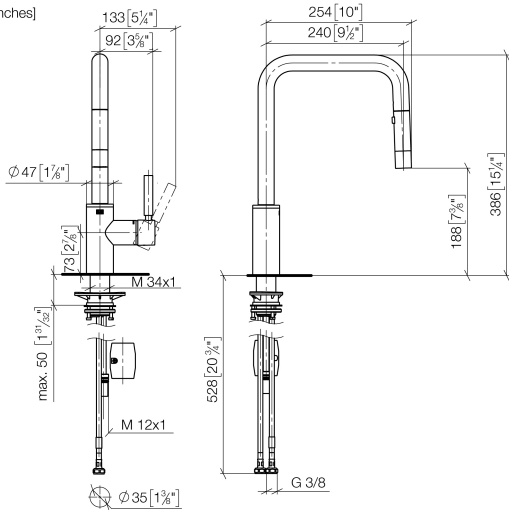

**META SQUARE Single-lever mixer Pull-down with spray function - Brushed Dark Platinum**

META SQUARE

33 870 861

- 240mm projection
- pivotable spout 360°
- Optional swivel limiter available with swivel limiter set 12 823 970 90
- laminar and spray flow
- 1800 mm metal shower hose
- sprayface with anti-scaling system
- max. flow 10.4 l/min at 3 bar flow pressure
- lead-free
- This product can help a building meet the requirements of Green Building Rating Systems, e.g. LEED®, BREEAM®, DGNB

**Recommended miscellaneous**

**Swivel limitation set -**

12 823 970 90

**Recommended miscellaneous**

**Strainer waste with control handle - Brushed Dark Platinum**

10 712 970-99

**Recommended miscellaneous**

**Dispenser without rosette - Brushed Dark Platinum**

82 424 970-99

33 870 861

mm [inches]

1:5

**Flow rate chart**

**Certificates**

LGA\_38641.

Belgaqua\_24-005-27\_3.

33 870 861

**Spare parts list**

No.	Item Number	Name	Quantity used	Delivery time
1	90 12 11 148 00-99	shower	1	30
2	04 30 02 120 00-85	hose	1	30
3	90 28 22 308 00-99	spout	1	-
Spare part can no longer be ordered, please order the replacement item				
4	09 28 10 160 90	ring	2	2
5	09 18 40 186 90	sleeve	1	2
6	90 15 05 064 05 90	cartridge	1	2
7	09 14 10 190 90	seal	1	2
8	09 28 30 030-99	cover	1	30
9	90 20 66 027 00-99	handle	1	30
10	04 30 11 040 00 90	fixing set	1	2
11	09 20 93 056 90	insert	1	2
12	04 30 04 100 00 90	hose	2	2
13	04 28 20 067 00 90	pipe	1	2
14	90 24 03 253 00 90	adaptor	1	2
15	04 21 50 010 00 90	accessories	1	2