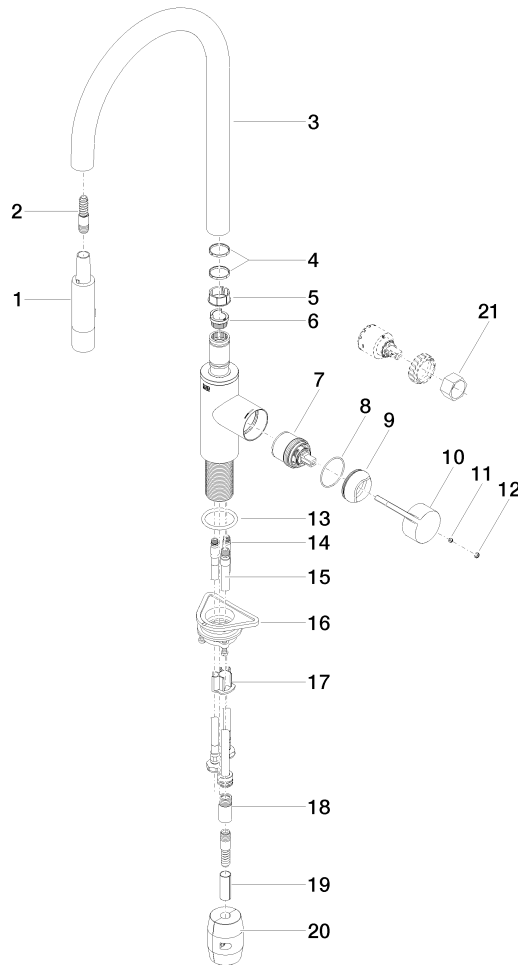

TARA ULTRA Single-lever mixer Pull-down with spray function - Brushed Platinum

TARA ULTRA

33 870 875

- 240mm projection
- pivatable spout 360°
- Optional swivel limiter available with swivel limiter set 12 823 970 90
- laminar and spray flow
- height of mixer 500 mm
- height up to laminar flow regulator 240 mm
- hole diameter 35 mm
- 1800 mm metal shower hose
- sprayface with anti-scaling system
- max. flow 10.4 l/min at 3 bar flow pressure
- lead-free
- This product can help a building meet the requirements of Green Building Rating Systems, e.g. LEED®, BREEAM®, DGNB

Recommended miscellaneous

Swivel limitation set -

12 823 970 90

Recommended miscellaneous

Strainer waste with control handle - Brushed Platinum

10 712 970-06

Recommended miscellaneous

Dispenser without rosette - Brushed Platinum

82 424 970-06

33 870 875
mm [inches]

Flow rate chart

Certificates

Belgaqua_21-027- 27_3. LGA_28657. GDV_0400314.

33 870 875

Spare parts list

No.	Item Number	Name	Quantity used	Delivery time
1	90 12 11 148 00-06	shower	1	10
2	04 30 02 120 00-85	hose	1	30
3	90 28 22 304 00-06	spout	1	10
4	09 28 10 160 90	ring	2	2
5	09 18 40 186 90	sleeve	1	2
6	09 30 11 203 90	ring	1	2
7	90 15 05 064 05 90	cartridge	1	2
8	09 14 10 190 90	seal	1	2
9	09 28 30 030-06	cover	1	10
10	09 20 87 020-06	handle	1	10
11	90 31 11 063 00 90	pin	1	2
12	90 31 20 087 00-06	plug	1	10
13	09 14 10 036 90	seal	1	2
14	04 30 04 101 00 90	hose	2	2
15	04 28 20 067 00 90	pipe	1	2
16	04 30 11 040 00 90	fixing set	1	2
17	09 20 93 056 90	insert	1	2
18	90 24 03 253 00 90	adaptor	1	2
19	09 30 03 038 90	hose	1	2
20	04 21 50 010 00 90	accessories	1	2
21	90 30 09 031 00 90	key	1	2