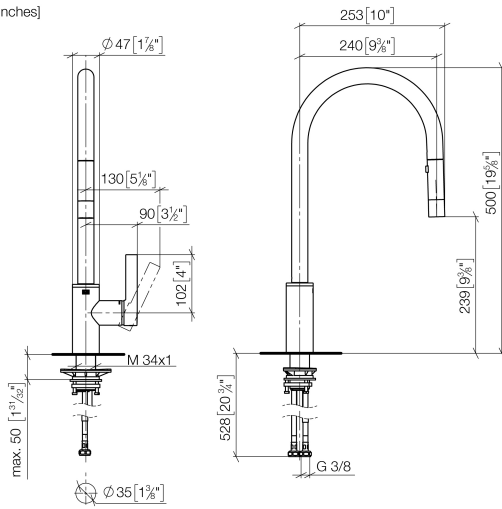

TARA ULTRA Single-lever mixer Pull-down with spray function - Brushed Platinum

TARA ULTRA

33 870 875

- 240mm projection
- pivatable spout 360°
- Optional swivel limiter available with swivel limiter set 12 823 970 90
- laminar and spray flow
- height of mixer 500 mm
- height up to laminar flow regulator 240 mm
- hole diameter 35 mm
- 1800 mm metal shower hose
- sprayface with anti-scaling system
- max. flow 10.4 l/min at 3 bar flow pressure
- lead-free
- This product can help a building meet the requirements of Green Building Rating Systems, e.g. LEED®, BREEAM®, DGNB

Recommended miscellaneous

Swivel limitation set -

12 823 970 90

Recommended miscellaneous

Strainer waste with control handle - Brushed Platinum

10 712 970-06

Recommended miscellaneous

Dispenser without rosette - Brushed Platinum

82 424 970-06

33 870 875
mm [inches]

Flow rate chart

Certificates

Belgaqua_21-027- 27_3. LGA_28657. GDV_0400314.

33 870 875

Spare parts list

No.	Item Number	Name	Quantity used	Delivery time
1	90 12 11 148 00-06	shower	1	10
2	04 30 02 120 00-85	hose	1	30
3	90 28 22 304 00-06	spout	1	10
4	09 28 10 160 90	ring	2	2
5	09 18 40 186 90	sleeve	1	2
6	09 30 11 203 90	ring	1	2
7	90 15 05 064 05 90	cartridge	1	2
8	09 14 10 190 90	seal	1	2
9	09 28 30 030-06	cover	1	10
10	09 20 87 020-06	handle	1	10
11	90 31 11 063 00 90	pin	1	2
12	90 31 20 087 00-06	plug	1	10
13	09 14 10 036 90	seal	1	2
14	04 30 04 101 00 90	hose	2	2
15	04 28 20 067 00 90	pipe	1	2
16	04 30 11 040 00 90	fixing set	1	2
17	09 20 93 056 90	insert	1	2
18	90 24 03 253 00 90	adaptor	1	2
19	09 30 03 038 90	hose	1	2
20	04 21 50 010 00 90	accessories	1	2
21	90 30 09 031 00 90	key	1	2