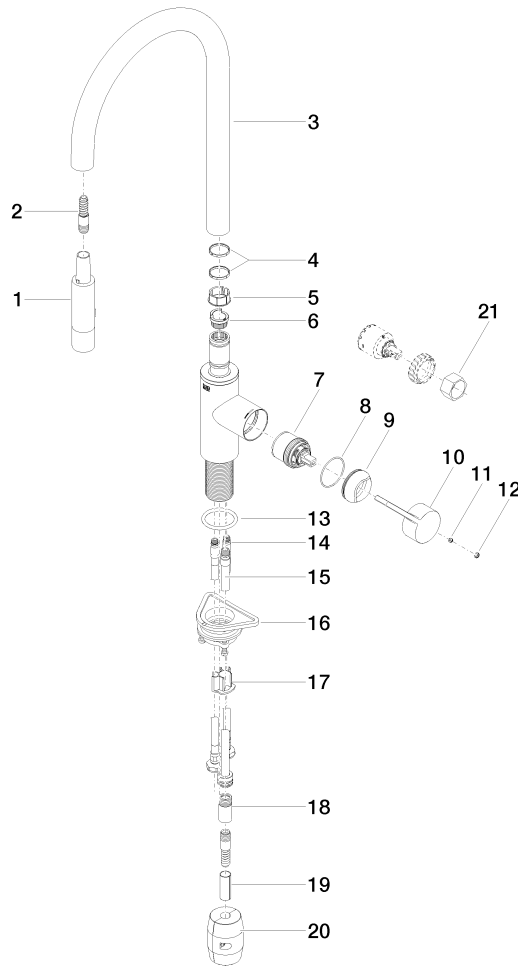

33 870 875

- 240mm projection
- pivatable spout 360°
- Optional swivel limiter available with swivel limiter set 12 823 970 90
- laminar and spray flow
- height of mixer 500 mm
- height up to laminar flow regulator 240 mm
- hole diameter 35 mm
- 1800 mm metal shower hose
- sprayface with anti-scaling system
- max. flow 10.4 l/min at 3 bar flow pressure
- lead-free
- This product can help a building meet the requirements of Green Building Rating Systems, e.g. LEED®, BREEAM®, DGNB

Recommended miscellaneous

	<b>Dispenser without rosette - Platinum</b>	82 424 970-08
---	---	---------------

33 870 875

mm [inches]

### Flow rate chart

### Certificates

Belgaqua\_21-027- 27\_3. LGA\_28657. GDV\_0400314.

33 870 875

**Spare parts list**

No.	Item Number	Name	Quantity used	Delivery time
1	90 12 11 148 00-08	shower	1	40
2	04 30 02 120 00-85	hose	1	30
3	90 28 22 304 00-08	spout	1	40
4	09 28 10 160 90	ring	2	2
5	09 18 40 186 90	sleeve	1	2
6	09 30 11 203 90	ring	1	2
7	90 15 05 064 05 90	cartridge	1	2
8	09 14 10 190 90	seal	1	2
9	09 28 30 030-08	cover	1	40
10	09 20 87 020-08	handle	1	40
11	90 31 11 063 00 90	pin	1	2
12	90 31 20 087 00-08	plug	1	40
13	09 14 10 036 90	seal	1	2
14	04 30 04 101 00 90	hose	2	2
15	04 28 20 067 00 90	pipe	1	2
16	04 30 11 040 00 90	fixing set	1	2
17	09 20 93 056 90	insert	1	2
18	90 24 03 253 00 90	adaptor	1	2
19	09 30 03 038 90	hose	1	2
20	04 21 50 010 00 90	accessories	1	2
21	90 30 09 031 00 90	key	1	2