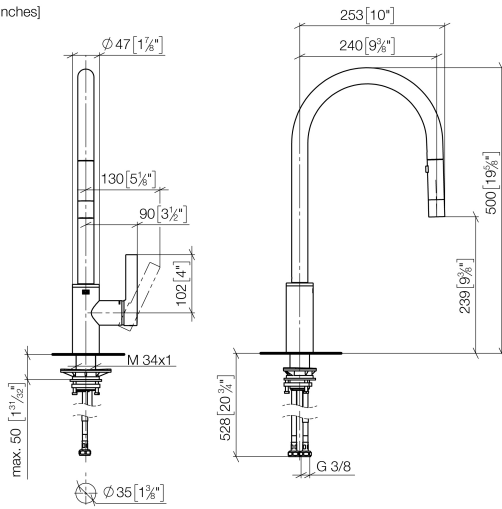

33 870 875

- 240mm projection
- pivatable spout 360°
- Optional swivel limiter available with swivel limiter set 12 823 970 90
- laminar and spray flow
- height of mixer 500 mm
- height up to laminar flow regulator 240 mm
- hole diameter 35 mm
- 1800 mm metal shower hose
- sprayface with anti-scaling system
- max. flow 10.4 l/min at 3 bar flow pressure
- lead-free
- This product can help a building meet the requirements of Green Building Rating Systems, e.g. LEED®, BREEAM®, DGNB

Recommended miscellaneous

	<b>Dispenser without rosette - Platinum</b>	82 424 970-08
---	---	---------------

33 870 875

mm [inches]

### Flow rate chart

### Certificates

Belgaqua\_21-027- 27\_3. LGA\_28657. GDV\_0400314.

33 870 875

**Spare parts list**

No.	Item Number	Name	Quantity used	Delivery time
1	90 12 11 148 00-08	shower	1	40
2	04 30 02 120 00-85	hose	1	30
3	90 28 22 304 00-08	spout	1	40
4	09 28 10 160 90	ring	2	2
5	09 18 40 186 90	sleeve	1	2
6	09 30 11 203 90	ring	1	2
7	90 15 05 064 05 90	cartridge	1	2
8	09 14 10 190 90	seal	1	2
9	09 28 30 030-08	cover	1	40
10	09 20 87 020-08	handle	1	40
11	90 31 11 063 00 90	pin	1	2
12	90 31 20 087 00-08	plug	1	40
13	09 14 10 036 90	seal	1	2
14	04 30 04 101 00 90	hose	2	2
15	04 28 20 067 00 90	pipe	1	2
16	04 30 11 040 00 90	fixing set	1	2
17	09 20 93 056 90	insert	1	2
18	90 24 03 253 00 90	adaptor	1	2
19	09 30 03 038 90	hose	1	2
20	04 21 50 010 00 90	accessories	1	2
21	90 30 09 031 00 90	key	1	2