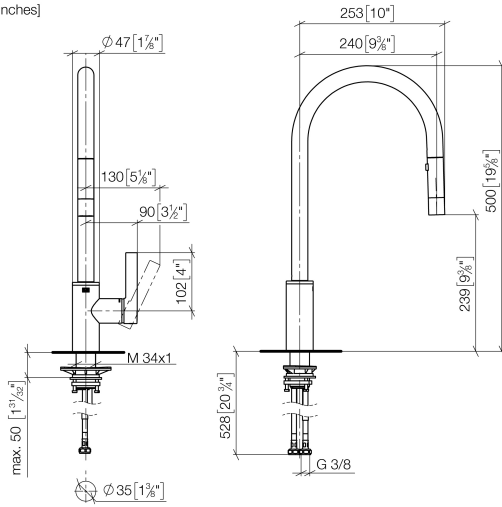

**TARA ULTRA Single-lever mixer Pull-down with spray function - Durabronss (23kt Gold)**

TARA ULTRA

33 870 875

- 240mm projection
- pivotable spout 360°
- Optional swivel limiter available with swivel limiter set 12 823 970 90
- laminar and spray flow
- height of mixer 500 mm
- height up to laminar flow regulator 240 mm
- hole diameter 35 mm
- 1800 mm metal shower hose
- sprayface with anti-scaling system
- max. flow 10.4 l/min at 3 bar flow pressure
- lead-free
- This product can help a building meet the requirements of Green Building Rating Systems, e.g. LEED®, BREEAM®, DGNB

10 712 970-09

33 870 875  
mm [inches]

**Flow rate chart**

**Certificates**

LGA\_28657.

GDV\_0400314.

33 870 875

TARA ULTRA Single-lever mixer Pull-down with spray function - Durabrass  
(23kt Gold)

TARA ULTRA

33 870 875

Spare parts list

No.	Item Number	Name	Quantity used	Delivery time
1	90 12 11 148 00-09	shower	1	-
Spare part can no longer be ordered, please order the replacement item				
2	04 30 02 120 00-85	hose	1	30
3	90 28 22 304 00-09	spout	1	40
4	09 28 10 160 90	ring	2	2
5	09 18 40 186 90	sleeve	1	2
6	09 30 11 203 90	ring	1	2
7	90 15 05 064 05 90	cartridge	1	2
8	09 14 10 190 90	seal	1	2
9	09 28 30 030-09	cover	1	40
10	09 20 87 020-09	handle	1	40
11	90 31 11 063 00 90	pin	1	2
12	90 31 20 087 00-09	plug	1	40
13	09 14 10 036 90	seal	1	2
14	04 30 04 101 00 90	hose	2	2
15	04 28 20 067 00 90	pipe	1	2
16	04 30 11 040 00 90	fixing set	1	2
17	09 20 93 056 90	insert	1	2
18	90 24 03 253 00 90	adaptor	1	2
19	09 30 03 038 90	hose	1	2
20	04 21 50 010 00 90	accessories	1	2
21	90 30 09 031 00 90	key	1	2