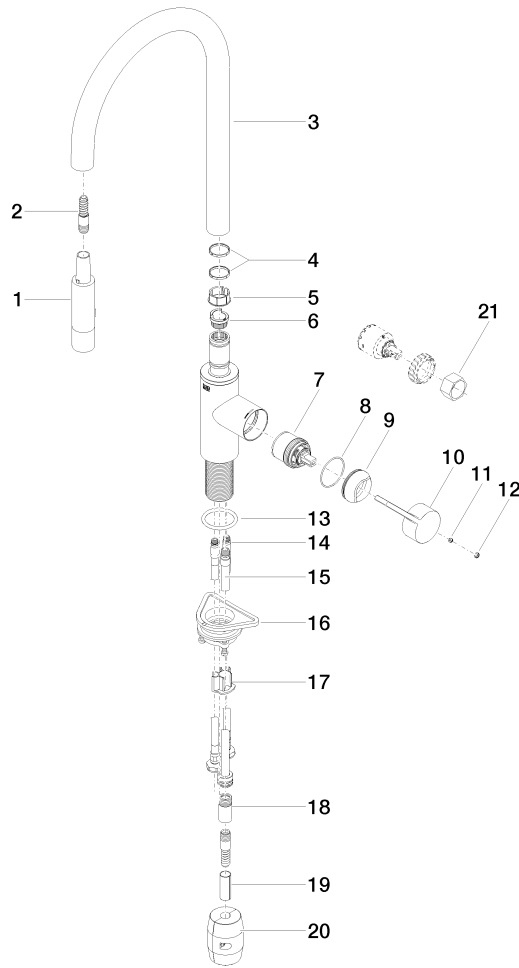

**TARA ULTRA Single-lever mixer Pull-down with spray function - Durabronss (23kt Gold)**

TARA ULTRA

33 870 875

- 240mm projection
- pivotable spout 360°
- Optional swivel limiter available with swivel limiter set 12 823 970 90
- laminar and spray flow
- height of mixer 500 mm
- height up to laminar flow regulator 240 mm
- hole diameter 35 mm
- 1800 mm metal shower hose
- sprayface with anti-scaling system
- max. flow 10.4 l/min at 3 bar flow pressure
- lead-free
- This product can help a building meet the requirements of Green Building Rating Systems, e.g. LEED®, BREEAM®, DGNB

**Recommended miscellaneous**

**Swivel limitation set -**

12 823 970 90

**Recommended miscellaneous**

**Dispenser without rosette - Durabronss (23kt Gold)**

82 424 970-09

**Recommended miscellaneous**

**Strainer waste with control handle - Durabronss (23kt Gold)**

10 712 970-09

33 870 875  
mm [inches]

**Flow rate chart**

**Certificates**

LGA\_28657.

GDV\_0400314.

33 870 875

TARA ULTRA Single-lever mixer Pull-down with spray function - Durabrass  
(23kt Gold)

TARA ULTRA

33 870 875

Spare parts list

No.	Item Number	Name	Quantity used	Delivery time
1	90 12 11 148 00-09	shower	1	-
Spare part can no longer be ordered, please order the replacement item				
2	04 30 02 120 00-85	hose	1	30
3	90 28 22 304 00-09	spout	1	40
4	09 28 10 160 90	ring	2	2
5	09 18 40 186 90	sleeve	1	2
6	09 30 11 203 90	ring	1	2
7	90 15 05 064 05 90	cartridge	1	2
8	09 14 10 190 90	seal	1	2
9	09 28 30 030-09	cover	1	40
10	09 20 87 020-09	handle	1	40
11	90 31 11 063 00 90	pin	1	2
12	90 31 20 087 00-09	plug	1	40
13	09 14 10 036 90	seal	1	2
14	04 30 04 101 00 90	hose	2	2
15	04 28 20 067 00 90	pipe	1	2
16	04 30 11 040 00 90	fixing set	1	2
17	09 20 93 056 90	insert	1	2
18	90 24 03 253 00 90	adaptor	1	2
19	09 30 03 038 90	hose	1	2
20	04 21 50 010 00 90	accessories	1	2
21	90 30 09 031 00 90	key	1	2