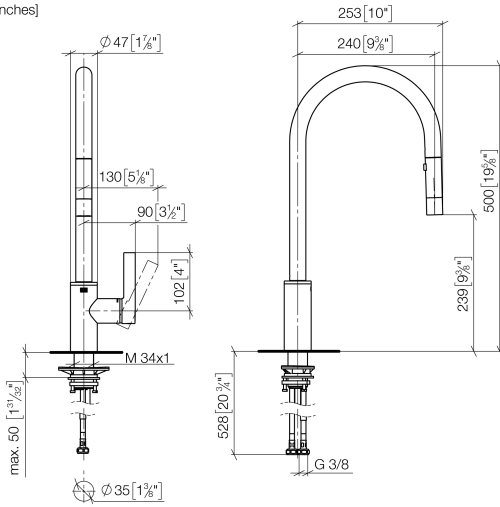

TARA ULTRA Single-lever mixer Pull-down with spray function - Champagne (22kt Gold)

TARA ULTRA

33 870 875

- 240mm projection
- pivotable spout 360°
- Optional swivel limiter available with swivel limiter set 12 823 970 90
- laminar and spray flow
- height of mixer 500 mm
- height up to laminar flow regulator 240 mm
- hole diameter 35 mm
- 1800 mm metal shower hose
- sprayface with anti-scaling system
- max. flow 10.4 l/min at 3 bar flow pressure
- lead-free
- This product can help a building meet the requirements of Green Building Rating Systems, e.g. LEED®, BREEAM®, DGNB

10 712 970-47

33 870 875
mm [inches]

Flow rate chart

Certificates

LGA_28657.

GDV_0400314.

33 870 875

TARA ULTRA Single-lever mixer Pull-down with spray function - Champagne (22kt Gold)

TARA ULTRA

33 870 875

Spare parts list

No.	Item Number	Name	Quantity used	Delivery time
1	90 12 11 148 00-47	shower	1	-
Spare part can no longer be ordered, please order the replacement item				
2	04 30 02 120 00-85	hose	1	30
3	90 28 22 304 00-47	spout	1	30
4	09 28 10 160 90	ring	2	2
5	09 18 40 186 90	sleeve	1	2
6	09 30 11 203 90	ring	1	2
7	90 15 05 064 05 90	cartridge	1	2
8	09 14 10 190 90	seal	1	2
9	09 28 30 030-47	cover	1	60
10	09 20 87 020-47	handle	1	30
11	90 31 11 063 00 90	pin	1	2
12	90 31 20 087 00-47	plug	1	30
13	09 14 10 036 90	seal	1	2
14	04 30 04 101 00 90	hose	2	2
15	04 28 20 067 00 90	pipe	1	2
16	04 30 11 040 00 90	fixing set	1	2
17	09 20 93 056 90	insert	1	2
18	90 24 03 253 00 90	adaptor	1	2
19	09 30 03 038 90	hose	1	2
20	04 21 50 010 00 90	accessories	1	2
21	90 30 09 031 00 90	key	1	2