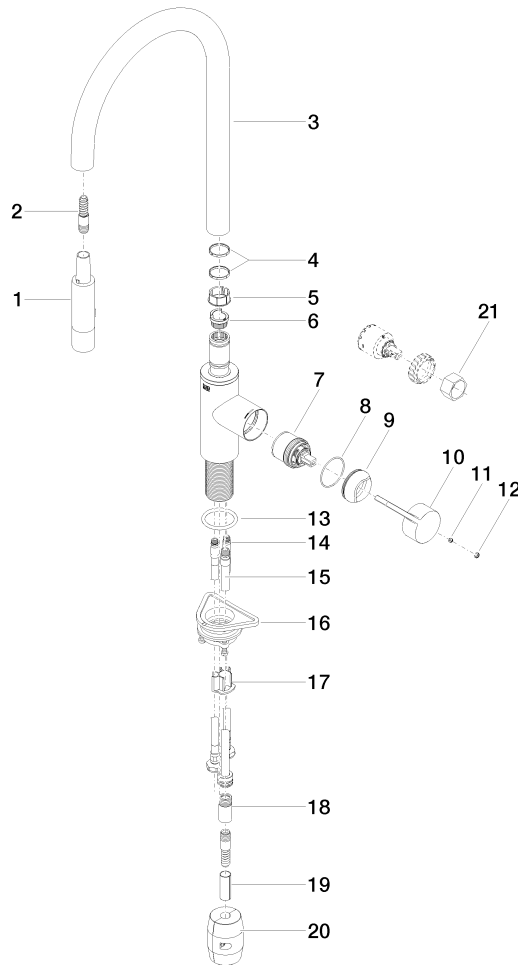

TARA ULTRA Single-lever mixer Pull-down with spray function - Brushed Chrome

TARA ULTRA

33 870 875

- 240mm projection
- pivotable spout 360°
- Optional swivel limiter available with swivel limiter set 12 823 970 90
- laminar and spray flow
- height of mixer 500 mm
- height up to laminar flow regulator 240 mm
- hole diameter 35 mm
- 1800 mm metal shower hose
- sprayface with anti-scaling system
- max. flow 10.4 l/min at 3 bar flow pressure
- lead-free
- This product can help a building meet the requirements of Green Building Rating Systems, e.g. LEED®, BREEAM®, DGNB

Recommended miscellaneous

Swivel limitation set -

12 823 970 90

Recommended miscellaneous

**Dispenser without rosette -
Brushed Chrome**

82 424 970-93

Recommended miscellaneous

**Strainer waste with control handle -
Brushed Chrome**

10 712 970-93

33 870 875

mm [inches]

Flow rate chart

Certificates

LGA_28657.

GDV_0400314.

33 870 875

Spare parts list

No.	Item Number	Name	Quantity used	Delivery time
1	90 12 11 148 00-93	shower	1	20
2	04 30 02 120 00-85	hose	1	30
3	90 28 22 304 00-93	spout	1	20
4	09 28 10 160 90	ring	2	2
5	09 18 40 186 90	sleeve	1	2
6	09 30 11 203 90	ring	1	2
7	90 15 05 064 05 90	cartridge	1	2
8	09 14 10 190 90	seal	1	2
9	09 28 30 030-93	cover	1	60
10	09 20 87 020-93	handle	1	60
11	90 31 11 063 00 90	pin	1	2
12	90 31 20 087 00-93	plug	1	20
13	09 14 10 036 90	seal	1	2
14	04 30 04 101 00 90	hose	2	2
15	04 28 20 067 00 90	pipe	1	2
16	04 30 11 040 00 90	fixing set	1	2
17	09 20 93 056 90	insert	1	2
18	90 24 03 253 00 90	adaptor	1	2
19	09 30 03 038 90	hose	1	2
20	04 21 50 010 00 90	accessories	1	2
21	90 30 09 031 00 90	key	1	2