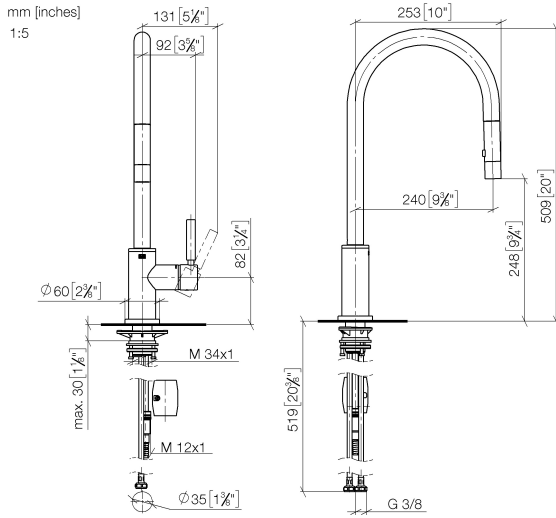

33 870 888

- 240mm projection
- pivotable spout 360°
- Optional swivel limiter available with swivel limiter set 12 823 970 90
- laminar and spray flow
- 1800 mm metal shower hose
- sprayface with anti-scaling system
- max. flow 10.4 l/min at 3 bar flow pressure
- lead-free
- This product can help a building meet the requirements of Green Building Rating Systems, e.g. LEED®, BREEAM®, DGNB

Recommended miscellaneous

Swivel limitation set -

12 823 970 90

Recommended miscellaneous

Strainer waste with control handle - Chrome 10 710 970-00

Recommended miscellaneous

Dispenser with rosette - Chrome

82 444 970-00

33 870 888

Flow rate chart

Certificates

LGA\_38636.

Belgaqua\_24-005-  
27\_3.

33 870 888

### Spare parts list

No.	Item Number	Name	Quantity used	Delivery time
1	90 12 11 148 00-00	shower	1	10
2	04 30 02 120 00-00	hose	1	10
3	90 28 22 304 00-00	spout	1	10
4	09 28 10 160 90	ring	2	2
5	09 18 40 186 90	sleeve	1	2
6	90 15 05 064 05 90	cartridge	1	2
7	09 14 10 190 90	seal	1	2
8	09 28 30 030-00	cover	1	10
9	90 20 66 027 00-00	handle	1	10
10	09 14 10 036 90	seal	1	2
11	90 27 22 047 00-00	rosette	1	-
Spare part can no longer be ordered, please order the replacement item				
12	09 14 10 050 90	seal	1	2
13	04 30 11 040 00 90	fixing set	1	2
14	09 20 93 056 90	insert	1	2
15	04 30 04 101 00 90	hose	2	2
16	04 28 20 067 00 90	pipe	1	2
17	90 24 03 253 00 90	adaptor	1	2
18	04 21 50 010 00 90	accessories	1	2