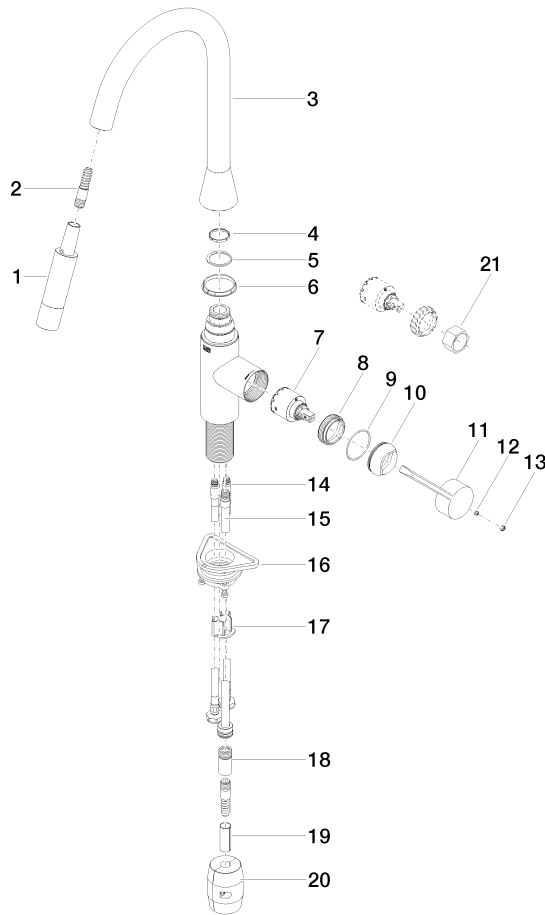

33 870 895

- 240mm projection
- pivotable spout 360°
- Optional swivel limiter available with swivel limiter set 12 821 970 90
- laminar and spray flow
- height of mixer 444 mm
- height up to laminar flow regulator 240 mm
- hole diameter 35 mm
- 1800 mm metal shower hose
- sprayface with anti-scaling system
- max. flow 10.4 l/min at 3 bar flow pressure
- lead-free
- This product can help a building meet the requirements of Green Building Rating Systems, e.g. LEED®, BREEAM®, DGNB

Intrinsic protection against back flow.

	Brushed Platinum	33 870 895-06
	Chrome	33 870 895-00
	Platinum	33 870 895-08
	Durabrace (23kt Gold)	33 870 895-09
	Dark Chrome	33 870 895-19
	Brushed Durabrace (23kt Gold)	33 870 895-28
	Matte Black	33 870 895-33
	Brushed Champagne (22kt Gold)	33 870 895-46
	Champagne (22kt Gold)	33 870 895-47
	Brushed Chrome	33 870 895-93
	Brushed Dark Platinum	33 870 895-99

**Recommended miscellaneous**

**Swivel limitation set -** 12 821 970 90

**Recommended miscellaneous**

**Strainer waste with control handle - Brushed Platinum** 10 712 970-06

**Recommended miscellaneous**

**Dispenser without rosette - Brushed Platinum** 82 424 970-06

33 870 895

**Flow rate chart**

**Certificates**

Belgaqua\_21-027- 27\_3. LGA\_28657. GDV\_0400314.

33 870 895

Spare parts list

No.	Item Number	Name	Quantity used	Delivery time
1	90 12 11 148 00-06	shower	1	10
2	04 30 02 120 00-85	hose	1	30
3	90 28 22 302 00-06	spout	1	10
4	09 28 10 160 90	ring	1	2
5	09 28 10 162 90	ring	1	2
6	09 28 10 161 90	ring	1	2
7	90 15 05 064 00 90	cartridge	1	2
8	09 23 10 072 90	nut	1	60
9	09 14 10 190 90	seal	1	2
10	09 28 30 030-06	cover	1	10
11	09 20 89 020-06	handle	1	10
12	90 31 11 063 00 90	pin	1	2
13	90 31 20 087 00-06	plug	1	10
14	04 30 04 101 00 90	hose	2	2
15	04 28 20 067 00 90	pipe	1	2
16	04 30 11 040 00 90	fixing set	1	2
17	09 20 93 056 90	insert	1	2
18	90 24 03 253 00 90	adaptor	1	2
19	09 30 03 038 90	hose	1	2
20	04 21 50 010 00 90	accessories	1	2
21	90 30 09 031 00 90	key	1	2