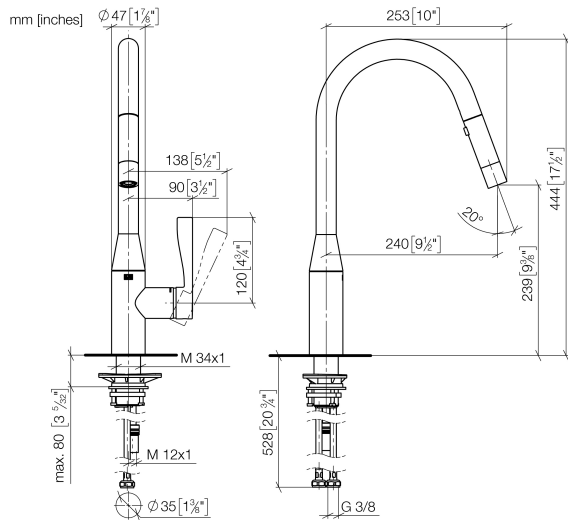

33 870 895

- 240mm projection
- pivotable spout 360°
- Optional swivel limiter available with swivel limiter set 12 821 970 90
- laminar and spray flow
- height of mixer 444 mm
- height up to laminar flow regulator 240 mm
- hole diameter 35 mm
- 1800 mm metal shower hose
- sprayface with anti-scaling system
- max. flow 10.4 l/min at 3 bar flow pressure
- lead-free
- This product can help a building meet the requirements of Green Building Rating Systems, e.g. LEED®, BREEAM®, DGNB

**Recommended miscellaneous**

**Swivel limitation set -** 12 821 970 90

**Recommended miscellaneous**

**Strainer waste with control handle - Brushed Platinum** 10 712 970-06

**Recommended miscellaneous**

**Dispenser without rosette - Brushed Platinum** 82 424 970-06

33 870 895

**Flow rate chart**

**Certificates**

Belgaqua\_21-027- 27\_3. LGA\_28657. GDV\_0400314.

33 870 895

Spare parts list

No.	Item Number	Name	Quantity used	Delivery time
1	90 12 11 148 00-06	shower	1	10
2	04 30 02 120 00-85	hose	1	30
3	90 28 22 302 00-06	spout	1	10
4	09 28 10 160 90	ring	1	2
5	09 28 10 162 90	ring	1	2
6	09 28 10 161 90	ring	1	2
7	90 15 05 064 00 90	cartridge	1	2
8	09 23 10 072 90	nut	1	60
9	09 14 10 190 90	seal	1	2
10	09 28 30 030-06	cover	1	10
11	09 20 89 020-06	handle	1	10
12	90 31 11 063 00 90	pin	1	2
13	90 31 20 087 00-06	plug	1	10
14	04 30 04 101 00 90	hose	2	2
15	04 28 20 067 00 90	pipe	1	2
16	04 30 11 040 00 90	fixing set	1	2
17	09 20 93 056 90	insert	1	2
18	90 24 03 253 00 90	adaptor	1	2
19	09 30 03 038 90	hose	1	2
20	04 21 50 010 00 90	accessories	1	2
21	90 30 09 031 00 90	key	1	2