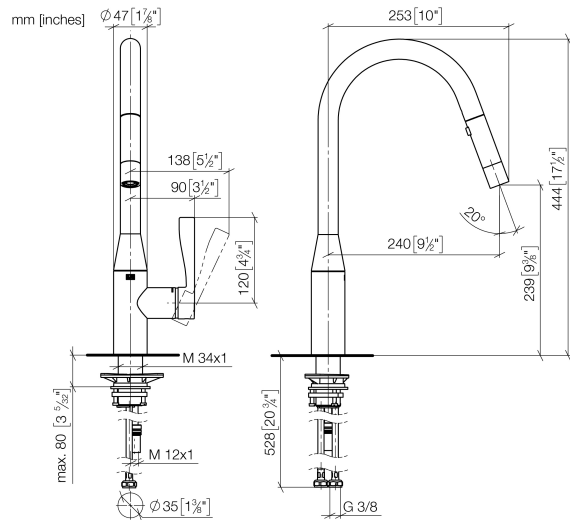

33 870 895

- 240mm projection
- pivotable spout 360°
- Optional swivel limiter available with swivel limiter set 12 821 970 90
- laminar and spray flow
- height of mixer 444 mm
- height up to laminar flow regulator 240 mm
- hole diameter 35 mm
- 1800 mm metal shower hose
- sprayface with anti-scaling system
- max. flow 10.4 l/min at 3 bar flow pressure
- lead-free
- This product can help a building meet the requirements of Green Building Rating Systems, e.g. LEED®, BREEAM®, DGNB

**Recommended miscellaneous**

**Swivel limitation set - 12 821 970 90**

**Recommended miscellaneous**

**Dispenser without rosette - Durabronss (23kt Gold) 82 424 970-09**

**Recommended miscellaneous**

**Strainer waste with control handle - Durabronss (23kt Gold) 10 712 970-09**

33 870 895

**Flow rate chart**

**Certificates**

LGA\_28657.

GDV\_0400314.

33 870 895