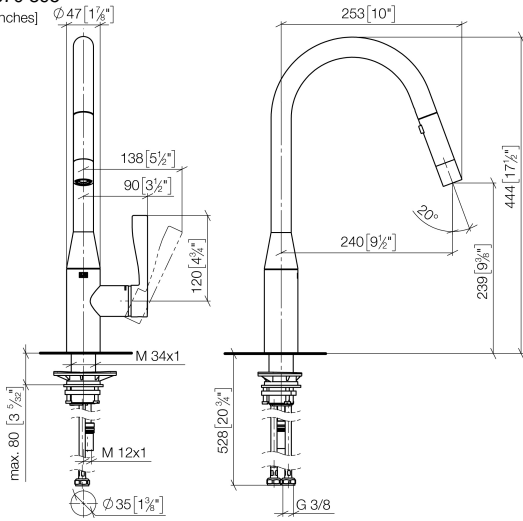

SYNC Single-lever mixer Pull-down with spray function - Brushed Durabron (23kt Gold)

SYNC

33 870 895

- 240mm projection
- pivotable spout 360°
- Optional swivel limiter available with swivel limiter set 12 821 970 90
- laminar and spray flow
- height of mixer 444 mm
- height up to laminar flow regulator 240 mm
- hole diameter 35 mm
- 1800 mm metal shower hose
- sprayface with anti-scaling system
- max. flow 10.4 l/min at 3 bar flow pressure
- lead-free
- This product can help a building meet the requirements of Green Building Rating Systems, e.g. LEED®, BREEAM®, DGNB

Recommended miscellaneous

Swivel limitation set - 12 821 970 90

Recommended miscellaneous

Strainer waste with control handle - Brushed Durabron (23kt Gold) 10 712 970-28

Recommended miscellaneous

Dispenser without rosette - Brushed Durabron (23kt Gold) 82 424 970-28

33 870 895

mm [inches]

Flow rate chart

Certificates

Belgaqua_21-027- 27_3. LGA_28657. GDV_0400314.

33 870 895

Spare parts list

No.	Item Number	Name	Quantity used	Delivery time
1	90 12 11 148 00-28	shower	1	20
2	04 30 02 120 00-85	hose	1	30
3	90 28 22 302 00-28	spout	1	20
4	09 28 10 160 90	ring	1	2
5	09 28 10 162 90	ring	1	2
6	09 28 10 161 90	ring	1	2
7	90 15 05 064 00 90	cartridge	1	2
8	09 23 10 072 90	nut	1	60
9	09 14 10 190 90	seal	1	2
10	09 28 30 030-28	cover	1	20
11	09 20 89 020-28	handle	1	20
12	90 31 11 063 00 90	pin	1	2
13	90 31 20 087 00-28	plug	1	20
14	04 30 04 101 00 90	hose	2	2
15	04 28 20 067 00 90	pipe	1	2
16	04 30 11 040 00 90	fixing set	1	2
17	09 20 93 056 90	insert	1	2
18	90 24 03 253 00 90	adaptor	1	2
19	09 30 03 038 90	hose	1	2
20	04 21 50 010 00 90	accessories	1	2
21	90 30 09 031 00 90	key	1	2