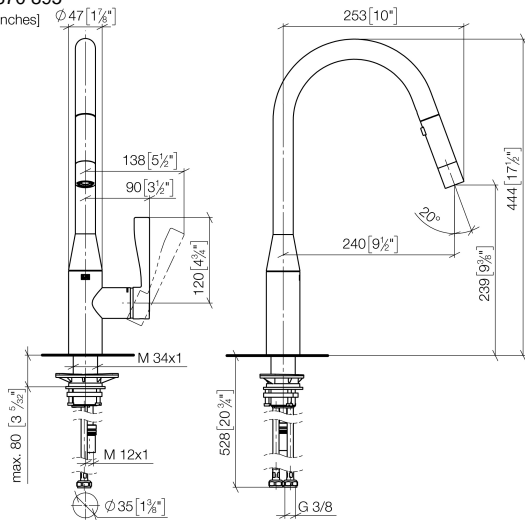

SYNC Single-lever mixer Pull-down with spray function - Brushed Champagne (22kt Gold)

SYNC

33 870 895

- 240mm projection
- pivotable spout 360°
- Optional swivel limiter available with swivel limiter set 12 821 970 90
- laminar and spray flow
- height of mixer 444 mm
- height up to laminar flow regulator 240 mm
- hole diameter 35 mm
- 1800 mm metal shower hose
- sprayface with anti-scaling system
- max. flow 10.4 l/min at 3 bar flow pressure
- lead-free
- This product can help a building meet the requirements of Green Building Rating Systems, e.g. LEED®, BREEAM®, DGNB

Recommended miscellaneous

Swivel limitation set - 12 821 970 90

Recommended miscellaneous

**Dispenser without rosette -
Brushed Champagne (22kt Gold)** 82 424 970-46

Recommended miscellaneous

**Strainer waste with control handle
- Brushed Champagne (22kt Gold)** 10 712 970-46

33 870 895

mm [inches] $\varnothing 47 [1\frac{1}{8}"]$

Flow rate chart

Certificates

LGA_28657.

GDV_0400314.

33 870 895