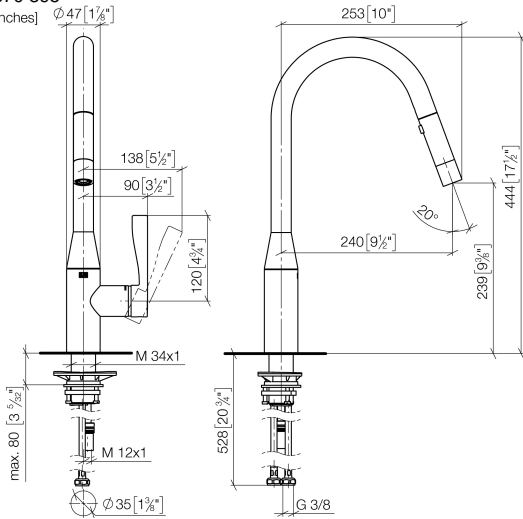

SYNC Single-lever mixer Pull-down with spray function - Brushed Dark Platinum

SYNC

33 870 895

- 240mm projection
- pivotable spout 360°
- Optional swivel limiter available with swivel limiter set 12 821 970 90
- laminar and spray flow
- height of mixer 444 mm
- height up to laminar flow regulator 240 mm
- hole diameter 35 mm
- 1800 mm metal shower hose
- sprayface with anti-scaling system
- max. flow 10.4 l/min at 3 bar flow pressure
- lead-free
- This product can help a building meet the requirements of Green Building Rating Systems, e.g. LEED®, BREEAM®, DGNB

Recommended miscellaneous

Swivel limitation set - 12 821 970 90

Recommended miscellaneous

Dispenser without rosette - Brushed Dark Platinum 82 424 970-99

Recommended miscellaneous

Strainer waste with control handle - Brushed Dark Platinum 10 712 970-99

33 870 895

mm [inches] $\varnothing 47 [1\frac{1}{8}"]$

Flow rate chart

Certificates

Belgaqua_21-027- 27_3. LGA_28657. GDV_0400314.

33 870 895

Spare parts list

No.	Item Number	Name	Quantity used	Delivery time
1	90 12 11 148 00-99	shower	1	30
2	04 30 02 120 00-85	hose	1	30
3	90 28 22 302 00-99	spout	1	30
4	09 28 10 160 90	ring	1	2
5	09 28 10 162 90	ring	1	2
6	09 28 10 161 90	ring	1	2
7	90 15 05 064 00 90	cartridge	1	2
8	09 23 10 072 90	nut	1	60
9	09 14 10 190 90	seal	1	2
10	09 28 30 030-99	cover	1	30
11	09 20 89 020-99	handle	1	30
12	90 31 11 063 00 90	pin	1	2
13	90 31 20 087 00-99	plug	1	30
14	04 30 04 101 00 90	hose	2	2
15	04 28 20 067 00 90	pipe	1	2
16	04 30 11 040 00 90	fixing set	1	2
17	09 20 93 056 90	insert	1	2
18	90 24 03 253 00 90	adaptor	1	2
19	09 30 03 038 90	hose	1	2
20	04 21 50 010 00 90	accessories	1	2
21	90 30 09 031 00 90	key	1	2