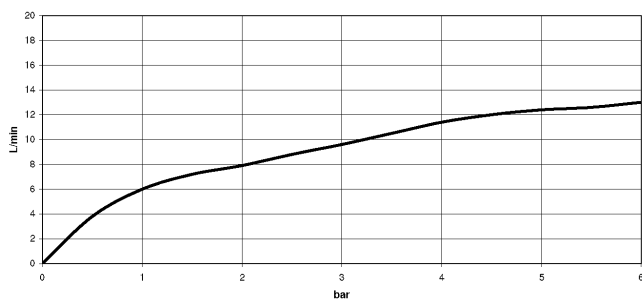

ENO Single-lever mixer Pull-out with spray function - Brushed Durabron (23kt Gold)

ENO

33 875 760

- 225mm projection
 - pivotable spout 130°
 - air-enriched flow and spray flow
 - height of mixer 254 mm
 - height up to aerator 179 mm
 - hole diameter 35 mm
 - 1600mm metal shower hose
 - max. flow 9.6 l/min at 3 bar flow pressure
 - lead-free
 - This product can help a building meet the requirements of Green Building Rating Systems, e.g. LEED®, BREEAM®, DGNB
- Intrinsic protection against back flow.

mm [inches]

Flow rate chart

Certificates

Belgaqua_21-027- 27_3. LGA_28656. GDV_0400277.

ENO Single-lever mixer Pull-out with spray function - Brushed Durabronz (23kt Gold)

ENO

33 875 760

Parts for other finishes can be found here: [Chrome](#)