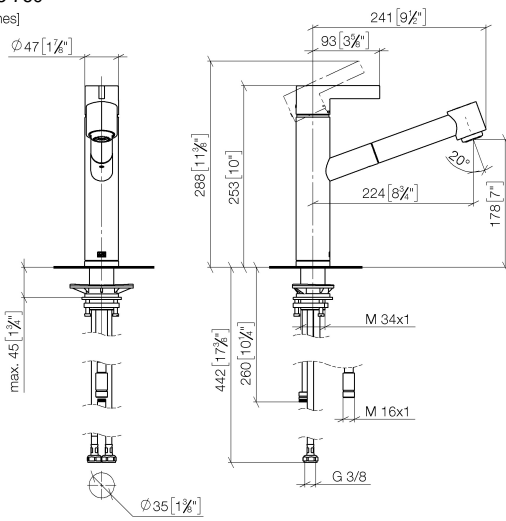

ENO Single-lever mixer Pull-out with spray function - Brushed Durabron (23kt Gold)

ENO

33 875 760

- 225mm projection
 - pivotable spout 130°
 - air-enriched flow and spray flow
 - height of mixer 254 mm
 - height up to aerator 179 mm
 - hole diameter 35 mm
 - 1600mm metal shower hose
 - max. flow 9.6 l/min at 3 bar flow pressure
 - lead-free
 - This product can help a building meet the requirements of Green Building Rating Systems, e.g. LEED®, BREEAM®, DGNB
- Intrinsic protection against back flow.

mm [inches]

Flow rate chart

Certificates

Belgaqua_21-027- 27_3. LGA_28656. GDV_0400277.

ENO Single-lever mixer Pull-out with spray function - Brushed Durabronz (23kt Gold)

ENO

33 875 760

Parts for other finishes can be found here: [Chrome](#)

ENO Single-lever mixer Pull-out with spray function - Brushed Durabron (23kt Gold)

ENO

33 875 760

Spare parts list

No.	Item Number	Name	Quantity used	Delivery time
1	09 20 76 001-28	handle	1	20
2	90 31 20 109 00 90	plug	1	2
3	90 31 11 030 00 90	pin	1	2
4	09 28 30 012-28	cover	1	20
5	09 14 10 102 90	seal	1	2
6	09 24 04 270 90	nut	1	2
7	90 28 10 148 00 90	accessories	1	2
8	90 15 05 064 00 90	cartridge	1	2
9	04 30 02 121 00-85	hose	1	30
10	90 24 03 255 00-28	sleeve	1	20
11	09 23 01 039 90	sieve	1	2
12	90 12 11 098 00-28	shower	1	20
13	09 14 15 029 90	ring	1	2
14	09 28 10 144 90	ring	1	2
15	09 14 10 034 90	seal	1	2
16	09 27 76 001-28	rosette	1	20
17	09 14 10 036 90	seal	1	2
18	04 30 04 098 00 90	hose	2	60
19	04 30 11 040 00 90	fixing set	1	2
20	04 28 20 067 00 90	pipe	1	2
21	04 21 50 010 00 90	accessories	1	2
22	09 30 03 038 90	hose	1	2
23	90 24 03 253 00 90	adaptor	1	2
24	90 30 09 031 00 90	key	1	2