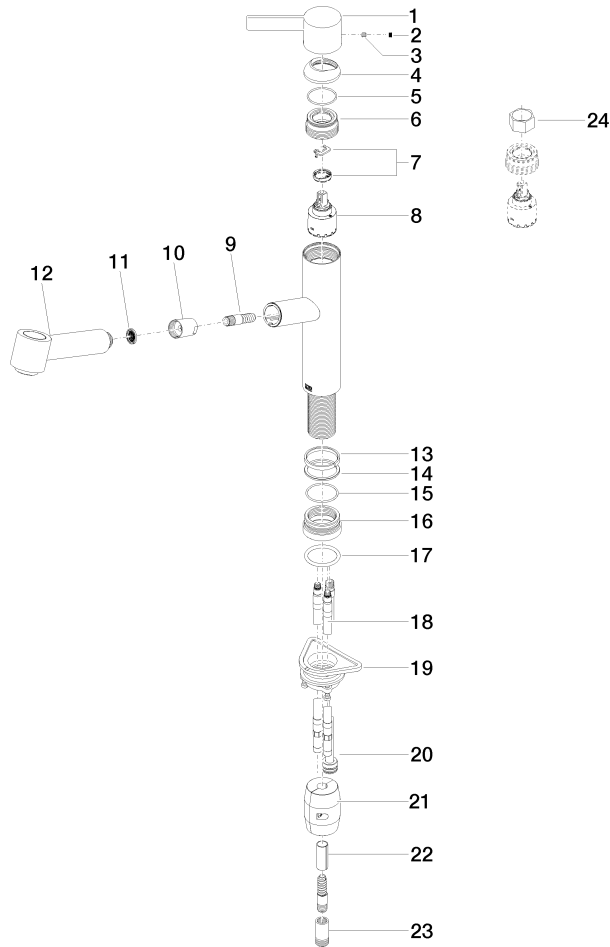

ENO Single-lever mixer Pull-out with spray function - Brushed Durabron (23kt Gold)

ENO

33 875 760

- 225mm projection
 - pivotable spout 130°
 - air-enriched flow and spray flow
 - height of mixer 254 mm
 - height up to aerator 179 mm
 - hole diameter 35 mm
 - 1600mm metal shower hose
 - max. flow 9.6 l/min at 3 bar flow pressure
 - lead-free
 - This product can help a building meet the requirements of Green Building Rating Systems, e.g. LEED®, BREEAM®, DGNB
- Intrinsic protection against back flow.

mm [inches]

Flow rate chart

Certificates

Belgaqua_21-027- 27_3. LGA_28656. GDV_0400277.

ENO Single-lever mixer Pull-out with spray function - Brushed Durabronz (23kt Gold)

ENO

33 875 760

Parts for other finishes can be found here: [Chrome](#)

ENO Single-lever mixer Pull-out with spray function - Brushed Durabron (23kt Gold)

ENO

33 875 760

Spare parts list

No.	Item Number	Name	Quantity used	Delivery time
1	09 20 76 001-28	handle	1	20
2	90 31 20 109 00 90	plug	1	2
3	90 31 11 030 00 90	pin	1	2
4	09 28 30 012-28	cover	1	20
5	09 14 10 102 90	seal	1	2
6	09 24 04 270 90	nut	1	2
7	90 28 10 148 00 90	accessories	1	2
8	90 15 05 064 00 90	cartridge	1	2
9	04 30 02 121 00-85	hose	1	30
10	90 24 03 255 00-28	sleeve	1	20
11	09 23 01 039 90	sieve	1	2
12	90 12 11 098 00-28	shower	1	20
13	09 14 15 029 90	ring	1	2
14	09 28 10 144 90	ring	1	2
15	09 14 10 034 90	seal	1	2
16	09 27 76 001-28	rosette	1	20
17	09 14 10 036 90	seal	1	2
18	04 30 04 098 00 90	hose	2	60
19	04 30 11 040 00 90	fixing set	1	2
20	04 28 20 067 00 90	pipe	1	2
21	04 21 50 010 00 90	accessories	1	2
22	09 30 03 038 90	hose	1	2
23	90 24 03 253 00 90	adaptor	1	2
24	90 30 09 031 00 90	key	1	2